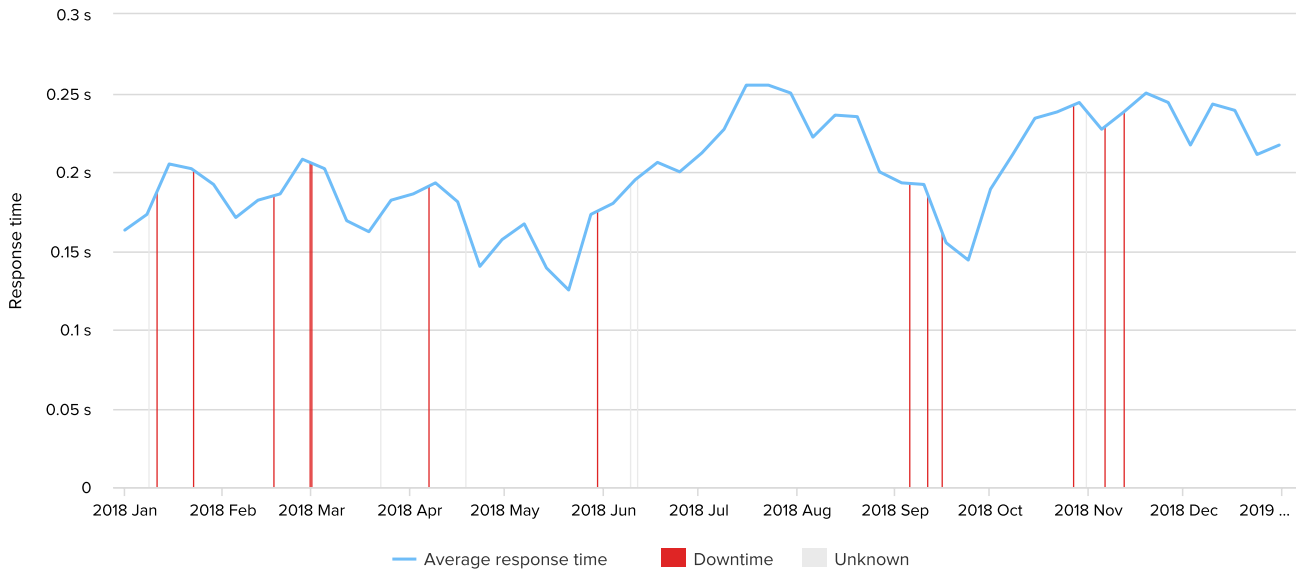

STATUS	FROM	TO	DURATION
↑	11/12/2018 02:42:22 AM	01/01/2019 02:42:22 PM	50d 12h
↓	11/12/2018 02:41:22 AM	11/12/2018 02:42:22 AM	1m
↑	11/06/2018 01:51:34 AM	11/12/2018 02:41:22 AM	6d 49m 48s
↓	11/06/2018 01:50:22 AM	11/06/2018 01:51:34 AM	1m 12s
↑	10/31/2018 05:31:22 AM	11/06/2018 01:50:22 AM	5d 21h 19m
?	10/31/2018 05:28:22 AM	10/31/2018 05:31:22 AM	3m
↑	10/27/2018 04:52:22 AM	10/31/2018 05:28:22 AM	4d 36m
↓	10/27/2018 04:48:22 AM	10/27/2018 04:52:22 AM	4m
↑	09/15/2018 06:36:22 PM	10/27/2018 04:48:22 AM	41d 10h 12m
↓	09/15/2018 06:35:22 PM	09/15/2018 06:36:22 PM	1m
↑	09/11/2018 04:48:22 AM	09/15/2018 06:35:22 PM	4d 13h 47m
↓	09/11/2018 04:47:22 AM	09/11/2018 04:48:22 AM	1m
↑	09/05/2018 01:09:22 PM	09/11/2018 04:47:22 AM	5d 15h 38m
↓	09/05/2018 01:08:22 PM	09/05/2018 01:09:22 PM	1m
↑	06/11/2018 05:42:22 PM	09/05/2018 01:08:22 PM	85d 19h 26m
?	06/11/2018 05:39:22 PM	06/11/2018 05:42:22 PM	3m
↑	06/09/2018 12:42:22 PM	06/11/2018 05:39:22 PM	2d 4h 57m