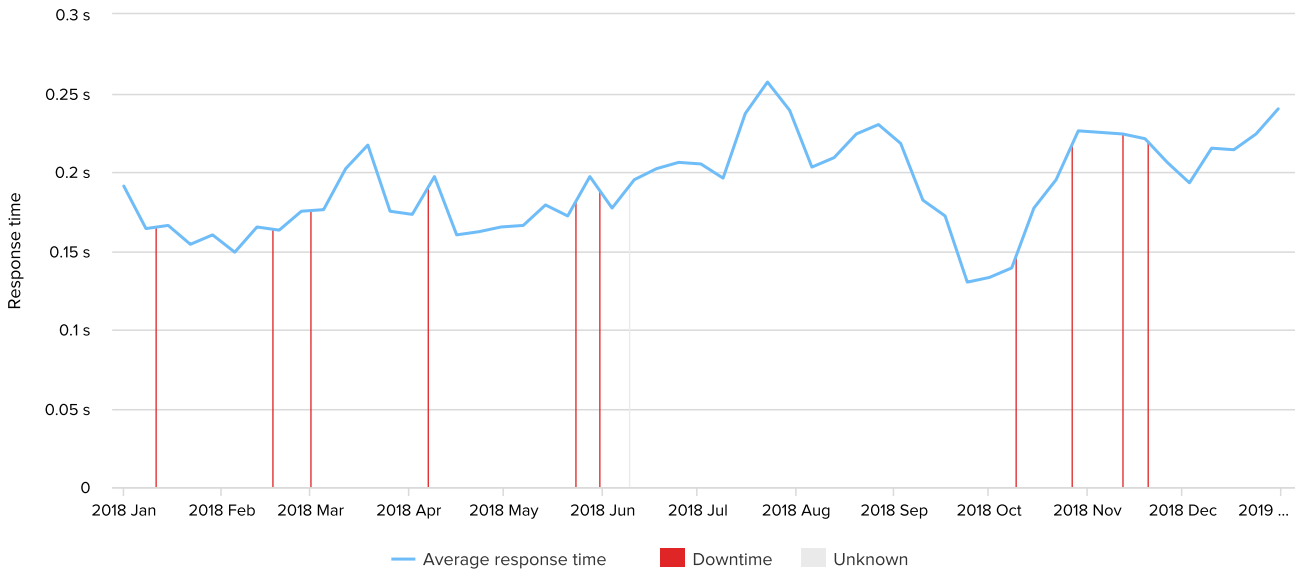

STATUS	FROM	TO	DURATION
↑	11/19/2018 11:53:16 PM	01/01/2019 02:44:16 PM	42d 14h 51m
↓	11/19/2018 11:49:16 PM	11/19/2018 11:53:16 PM	4m
↑	11/12/2018 02:46:16 AM	11/19/2018 11:49:16 PM	7d 21h 3m
↓	11/12/2018 02:42:16 AM	11/12/2018 02:46:16 AM	4m
↑	11/11/2018 11:30:16 PM	11/12/2018 02:42:16 AM	3h 12m
↓	11/11/2018 11:28:16 PM	11/11/2018 11:30:16 PM	2m
↑	10/27/2018 01:50:16 AM	11/11/2018 11:28:16 PM	15d 22h 38m
↓	10/27/2018 01:47:16 AM	10/27/2018 01:50:16 AM	3m
↑	10/09/2018 09:42:16 AM	10/27/2018 01:47:16 AM	17d 16h 5m
↓	10/09/2018 09:41:16 AM	10/09/2018 09:42:16 AM	1m
↑	06/09/2018 12:45:16 PM	10/09/2018 09:41:16 AM	121d 20h 56m
?	06/09/2018 12:42:16 PM	06/09/2018 12:45:16 PM	3m
↑	06/09/2018 12:35:16 PM	06/09/2018 12:42:16 PM	7m
?	06/09/2018 12:31:16 PM	06/09/2018 12:35:16 PM	4m
↑	05/31/2018 04:31:16 AM	06/09/2018 12:31:16 PM	9d 8h
↓	05/31/2018 04:30:16 AM	05/31/2018 04:31:16 AM	1m
↑	05/31/2018 02:51:16 AM	05/31/2018 04:30:16 AM	1h 39m