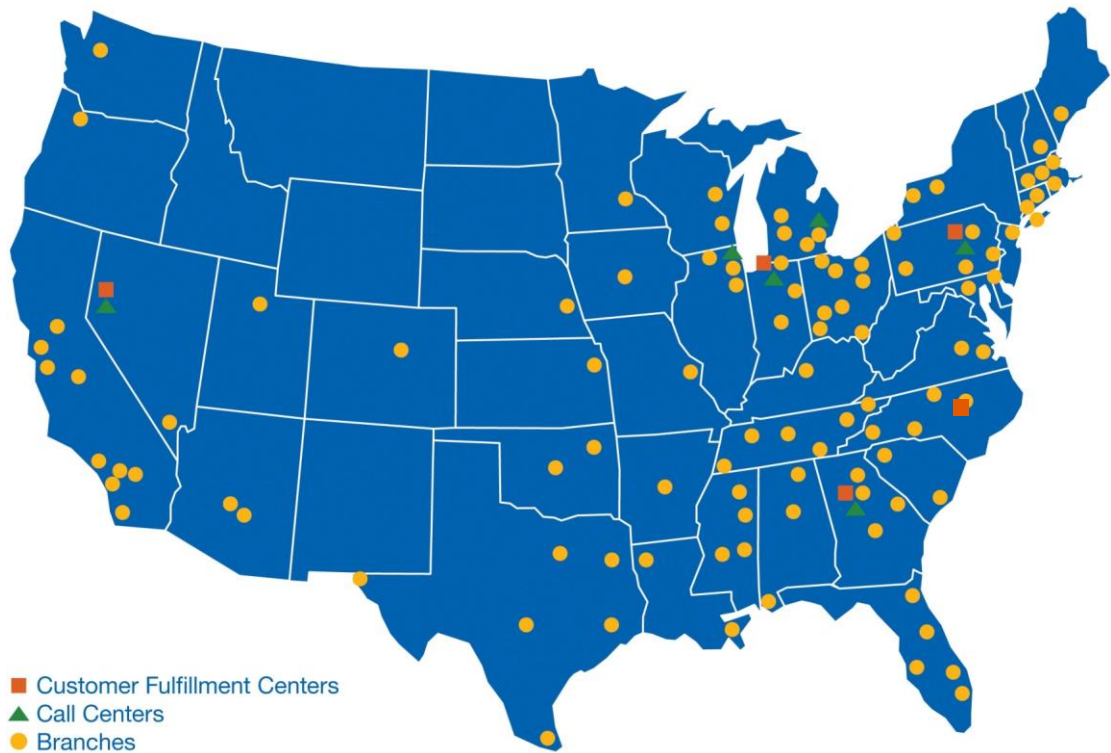

MSC Customer Fulfillment Centers and Branch Locations

From our five regional Customer Fulfillment Centers (CFCs) and 90 local Branch offices to our in-stock selection of over 1,000,000 products and \$350 million in inventory, MSC is fully positioned and capable of servicing and supporting all of our State and Federal Account customers, including servicing the NASPO ValuePoint program.