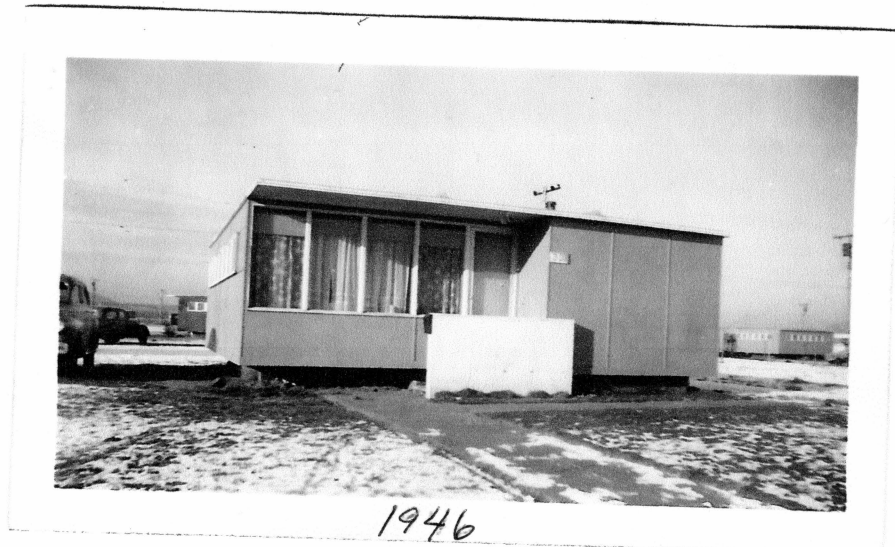

1948

Old Carlisle place
Columbia River Flood
PASCO WA.

1948

Avenue C Kennewick

1948

Grandma Carlisle's
Out house - Columbia
River flood PASCO
WA.

1948

Kennewick
Columbia River Flood

James Carlisle - Hanford Patrol

1943

1945

90 Craig Hill one Bed Room prefab

1946

301 Robert

301 Robert
The year we
got a new roof
and Skirting

1951

Flat Roof
NO
Skirting

1948

1948

←
House
& now
live
in

Shirley & Dad James
Carlisle in
Front of 2 Bedroom
Prty ab on Robert Ave

Shirley Carlisle

1947

Sitting on pygal stool Flat
Rory House in Back ground was taken
out in the 50's