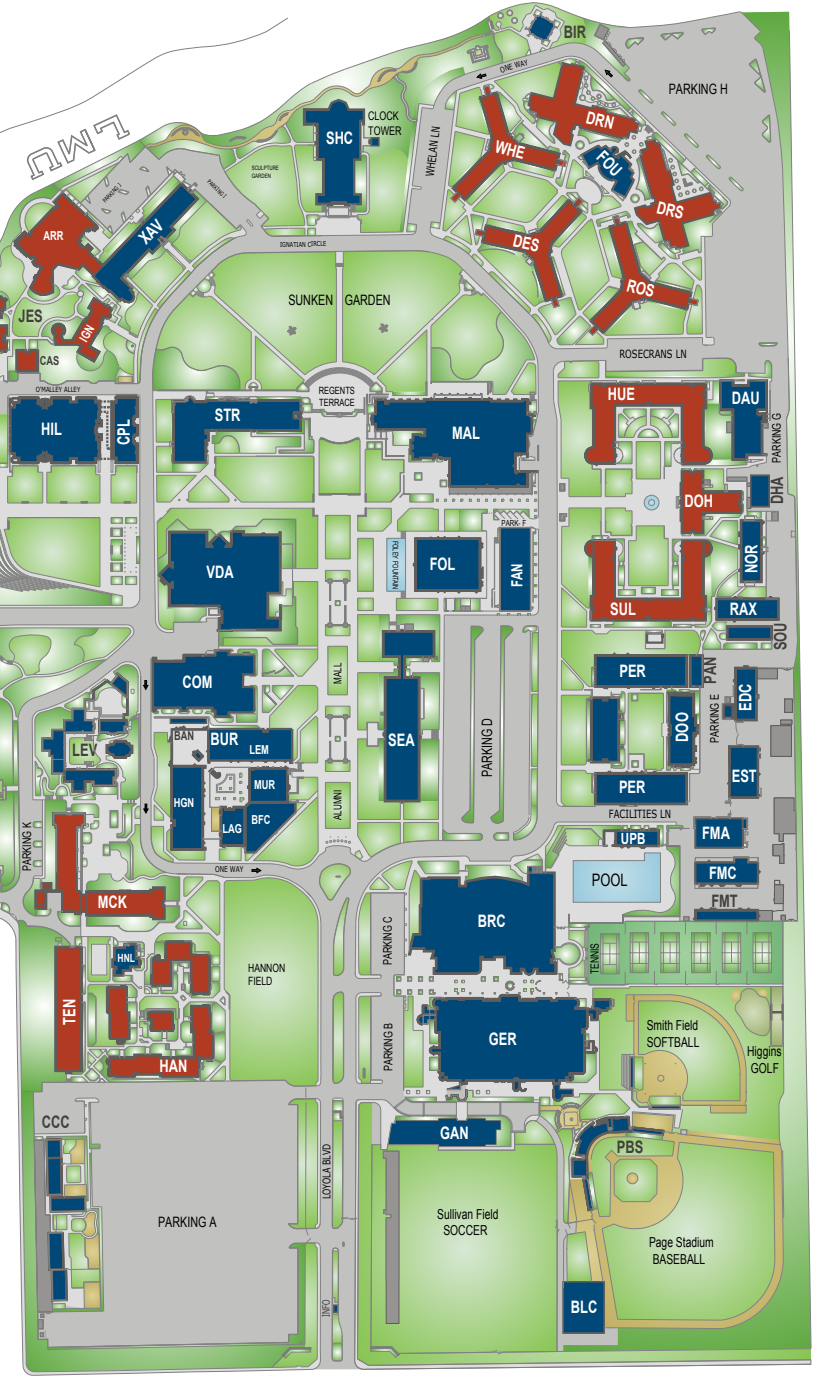

# LOYOLA MARYMOUNT UNIVERSITY MAP

A | B | C | D | E | F | G | H | I | J

## CAMPUS BUILDINGS

BIR	Bird Nest	I-1
BLC	Baseball Lion Cage	I-10
BRC	Burns Rec. Center	H-7
BUR	Burns Fine Art Center	G-6
BAN	Burns Annex	
BFC	Burns Faculty Center	
	Kelly Student Art Gallery	
HGN	Hogan Hall	
LAG	Laband Gallery	
LEM	Lemons Hall	
MUR	Murphy Recital Hall	
CPL	Central Plant	F-4
CCC	Child Care Center	E-9
COM	Communication Arts	F-6
DAU	Daum Hall	J-4
DHA	Daum Hall Annex	J-4
DOO	Doolan Hall	I-6
EST	East Hall	J-6
EDC	Engineering Design Ctr.	J-6
FAN	Foley Annex	H-5
	Public Safety	
FMA	Facilities Management	J-7
FMC	F.M. Craft Shops	J-7
FMT	F.M. Transportation	J-7
FOL	Foley Building	H-5
	Strub Theatre	
FOU	Founders Pavilion	I-2
	Pete's Arena	
GAN	Gersten Annex	H-9
GER	Gersten Pavilion	H-8
GRE	Greenhouse	I-5
HNL	Hannon Loft	F-8
HIL	Hilton Center for Bus.	E-4
LEV	Leavey Hall	F-6
	Athletics (Coaches)	
	Ctr. for Ignatian Spirit.	
MAL	Malone Student Center	H-4
	The Lair Marketplace	
	KXLU (Radio)	
NOR	North Hall	J-5
	Del Rey Theatre	
PBS	Page Baseball Stadium	I-9
PER	Pereira Hall of Engineer.	I-6
PAN	Pereira Annex	J-6
RAX	Research Annex	J-5
SHC	Sacred Heart Chapel	F-2
SEA	Seaver Science Hall	H-6
SOU	South Hall	J-5
STR	St. Roberts Hall	F-4
UNH	University Hall	A-9
	Ahmanson Auditorium	
	Bookstore	
	Lions Den Cafe	
	Roski Dining Room	
UPB	Univ. Pool & Building	I-7
VDA	Charles Von Der Ahe Bldg	G-5
	Alumni Relations	
	Bookstore	
	Campus Business Services	
	Financial Aid	
	Office of the Registrar	
	Student Financial Services	
	Student Innovation Center	
	Undergraduate Admission	
WHH	William H. Hannon Library	E-4
	Jazzman Cafe	
XAV	Xavier Hall	F-2

1  
2  
3  
4  
5  
6  
7  
8  
9  
10

Jefferson  
LINCOLN BLVD  
Main Entrance  
Manchester