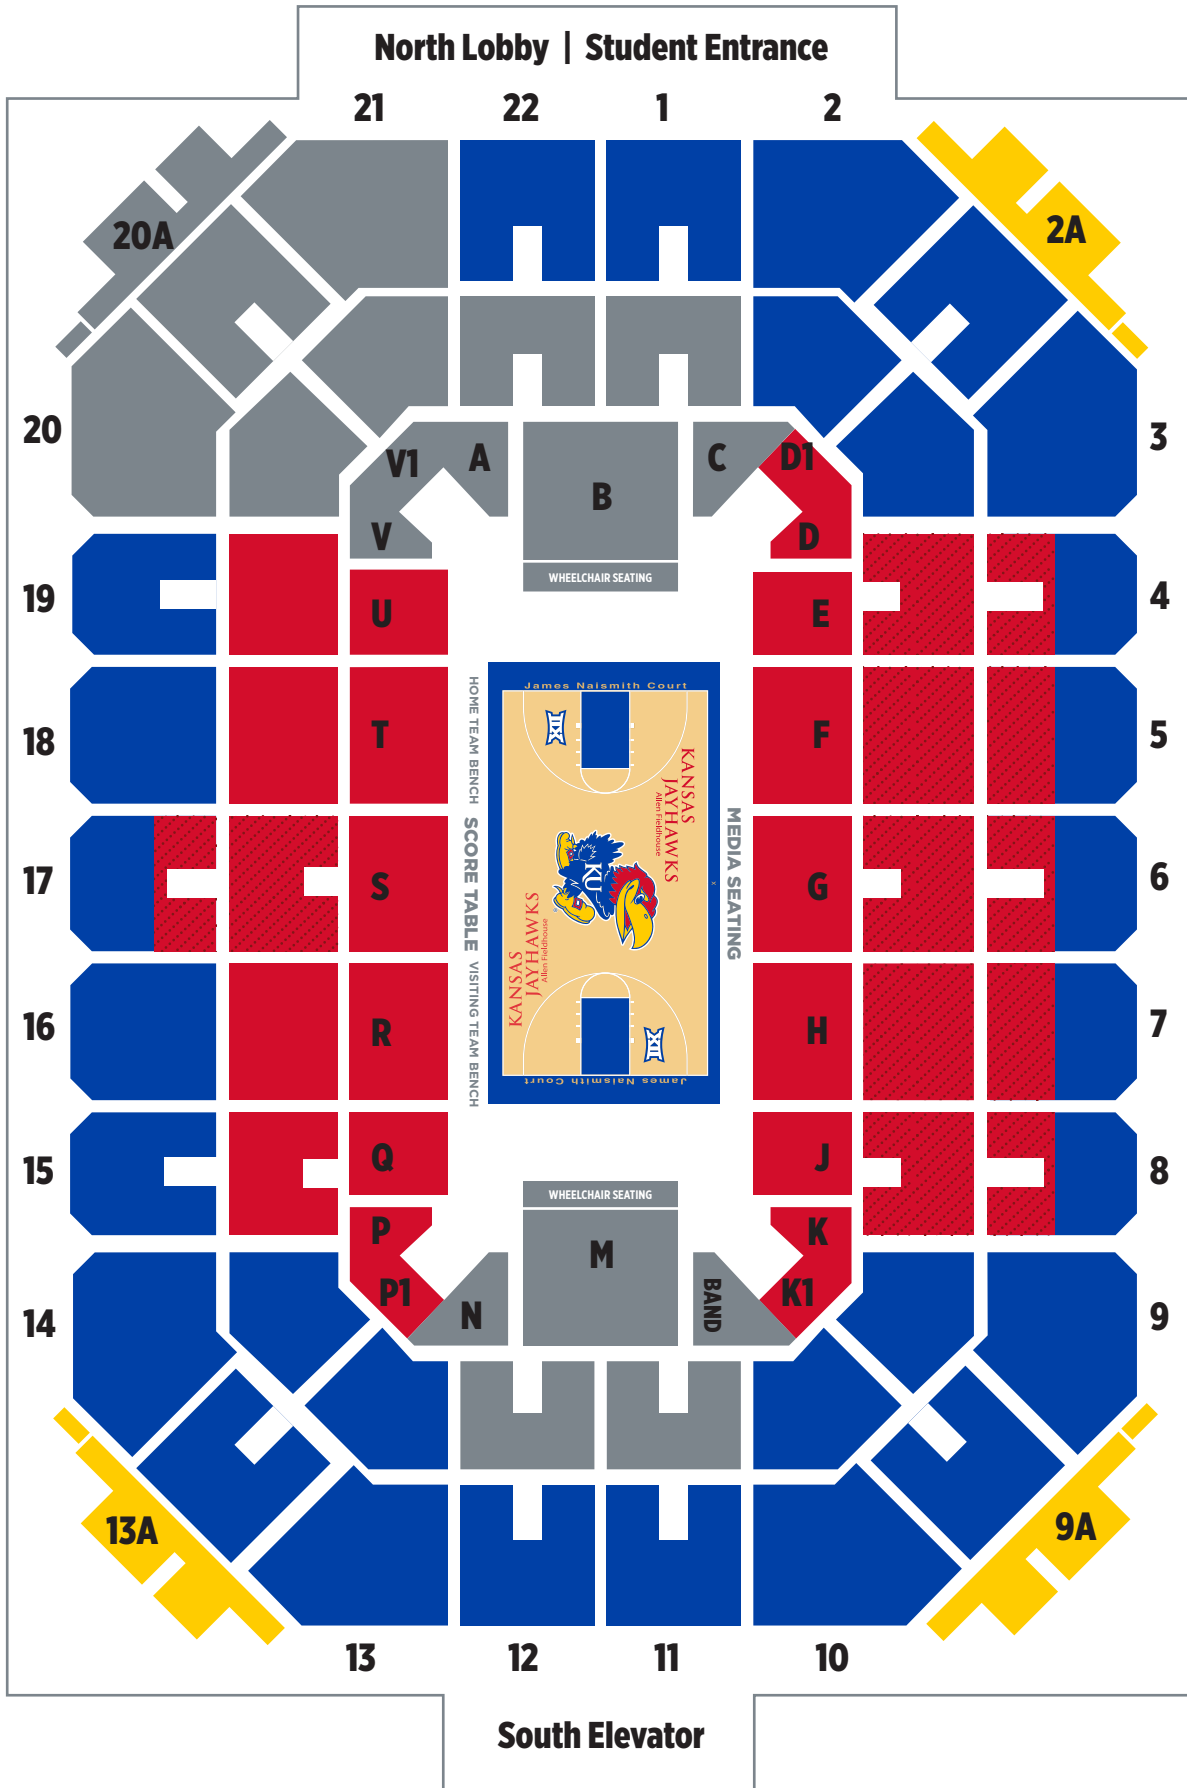

North Lobby | Student Entrance

TIER 1 TIER 2 TIER 3 CHAIRBACKS GA/STUDENT SECTION

Seating map is subject to change.