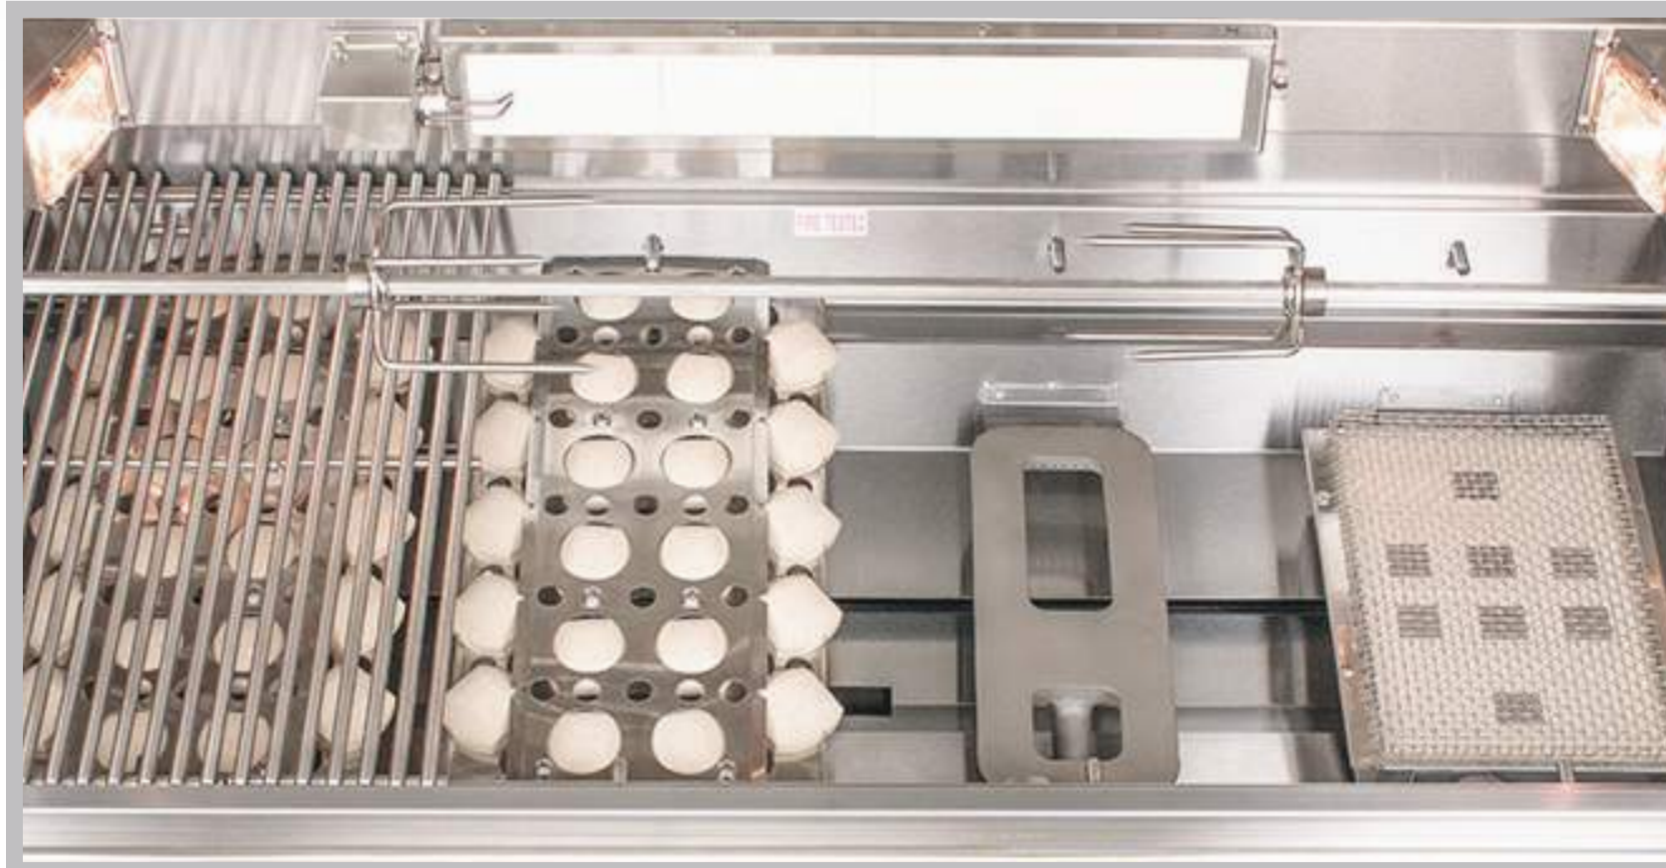

# TRLD

The TRLD redefines value with premium craftsmanship, horsepower and a price tag that puts it in a class of its own. With all of the special features of the TRL, the Deluxe Series turns up the heat with standard 20,000 BTU cast stainless steel burners, ultra heavy-duty construction and a generous warranty to back it up. Beauty, durability and muscle come together to create this truly superior performance grill.

TRLD 44" GRILL

TRLD44

Cooking Surface: 1,251 sq. in.  
Cutouts: (W) 45<sup>1/4</sup> x (H) 11 x (D) 20

TRLD 44" CART

CART-TRLD44

#443 Stainless Steel Construction  
Double Door Storage, Folding Shelves, Locking Casters

## FEATURES

- #304 Stainless Steel Construction
- Heavy-Duty Double—Lined Hood
- Heavy-Duty 9mm Cooking Grates
- Heavy Duty Stainless Steel Knobs
- 20,000 BTU Cast Stainless Burners
- Flame Thrower Ignition
- Interior Cooking Lights
- Exterior LED Lights
- Heat-Zone Separators
- Easy-Clean Briquette System
- Rotisserie Kit Included
- Drop-In Sear Burner Available
- Matching Side Burner Available
- Built-In and Carts Models Available