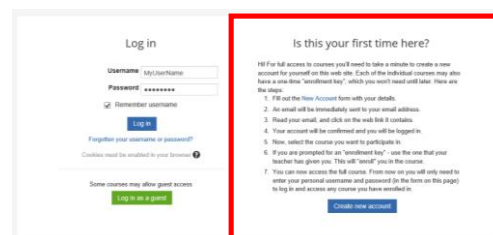

How Do I Log into MyODP.org?

1. Log into MyODP.org by clicking on the “Log in” button which is located in the upper right corner of the MyODP homepage.

2. If you have already created a MyODP account, skip this step and move on to Step 3. If this is your first time visiting the site, and you have not yet created a MyODP.org account, please follow the directions to create a new account. These are located on the right side of the MyODP window.