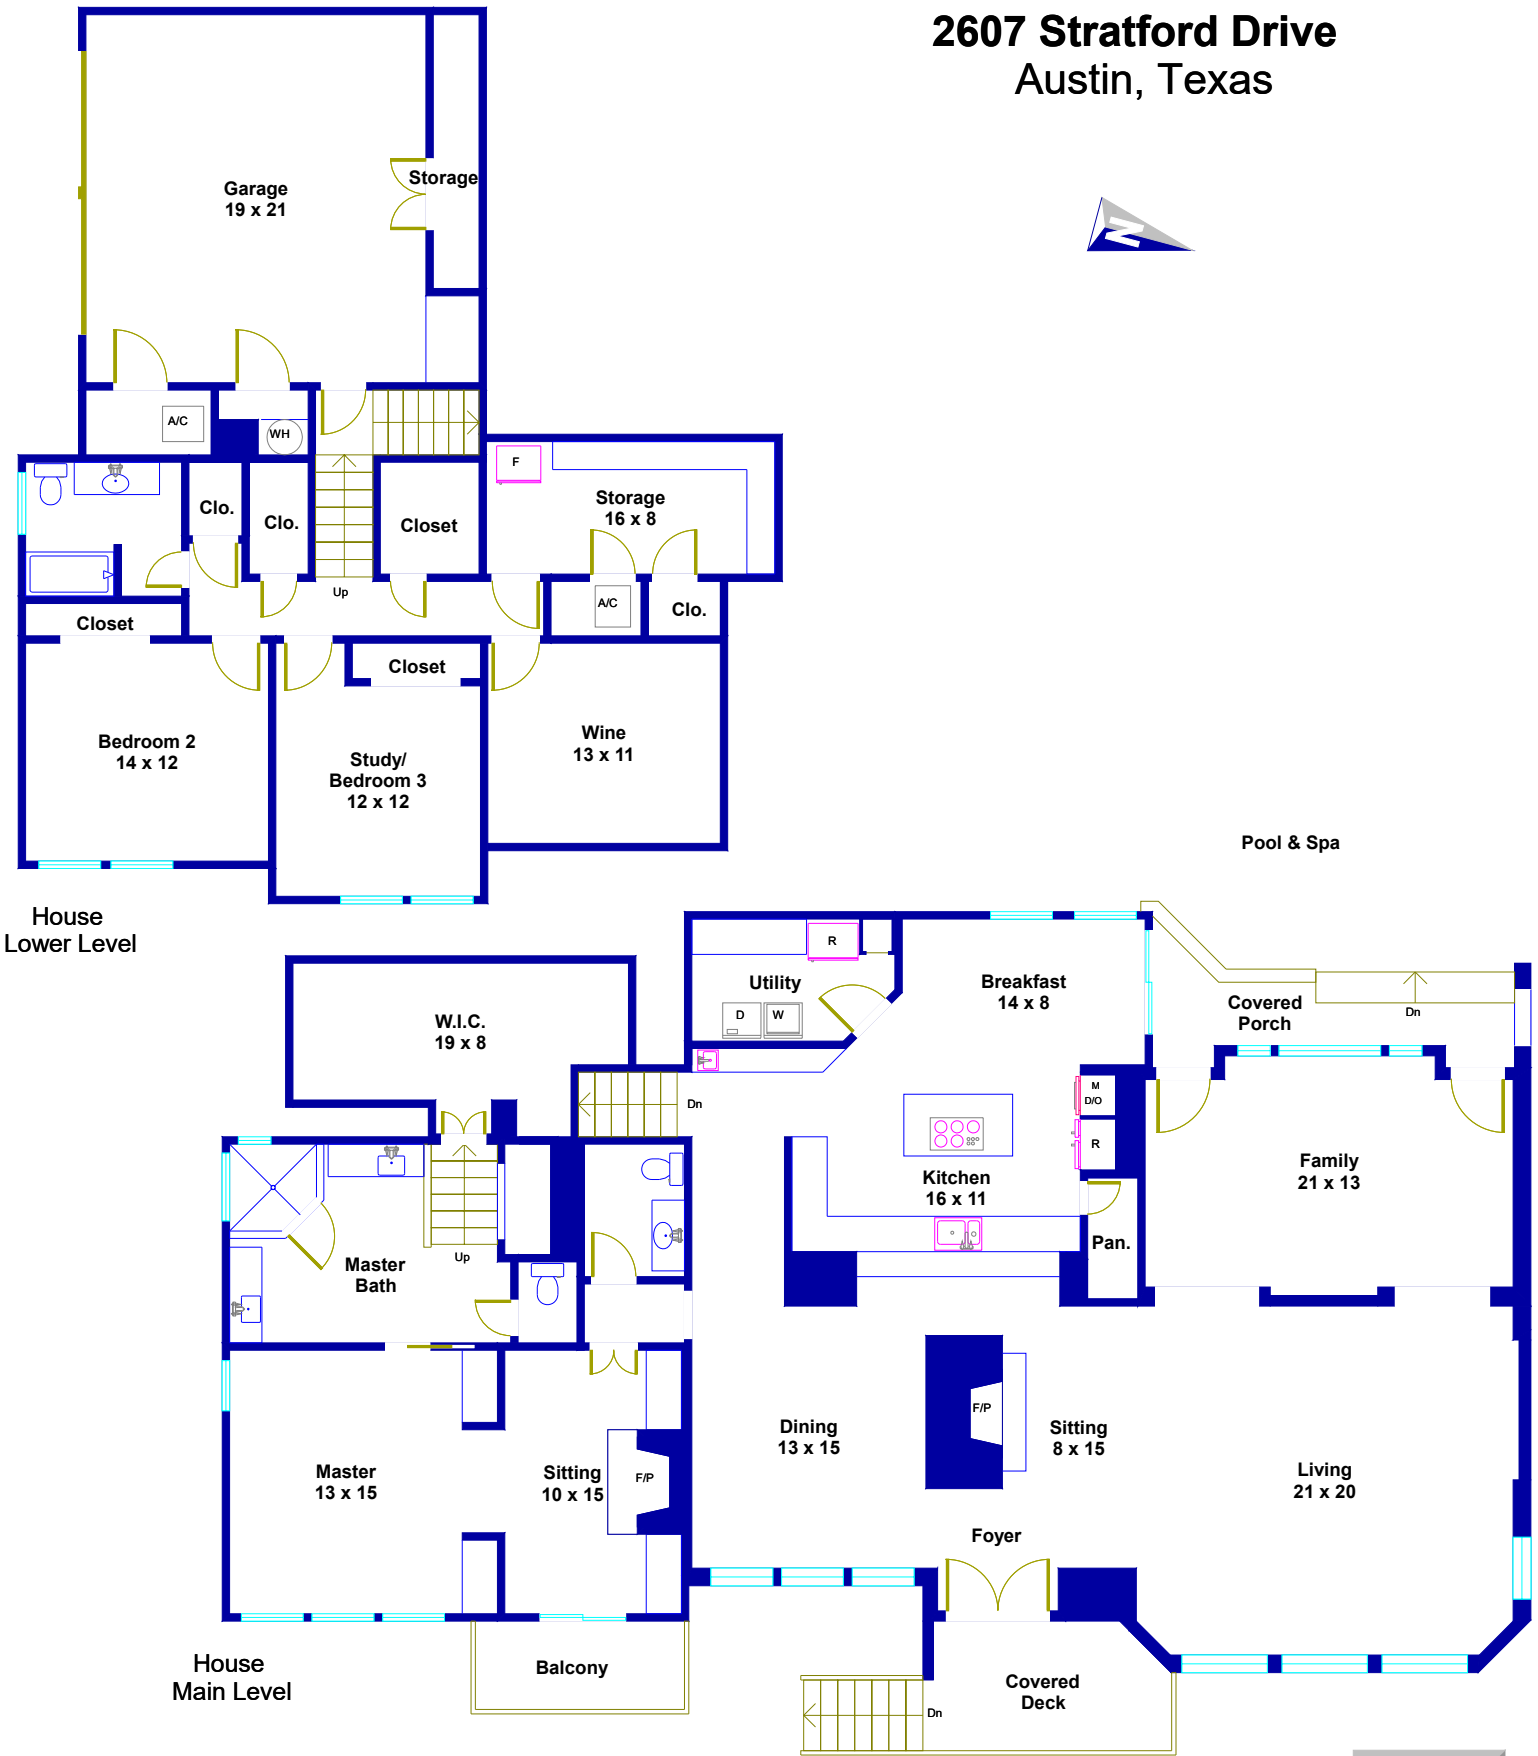

2607 Stratford Drive Austin, Texas

© Floor Plan Graphics LLC 2019. This floor plan is an artistic rendering only. All dimensions are approximate. Floor Plan Graphics LLC and Moreland Properties make no representation or warranty as to this rendering's accuracy and no measurements or dimensions should be relied upon without independent verification. This floor plan and its respective square footage materials remain the property of Floor Plan Graphics LLC.