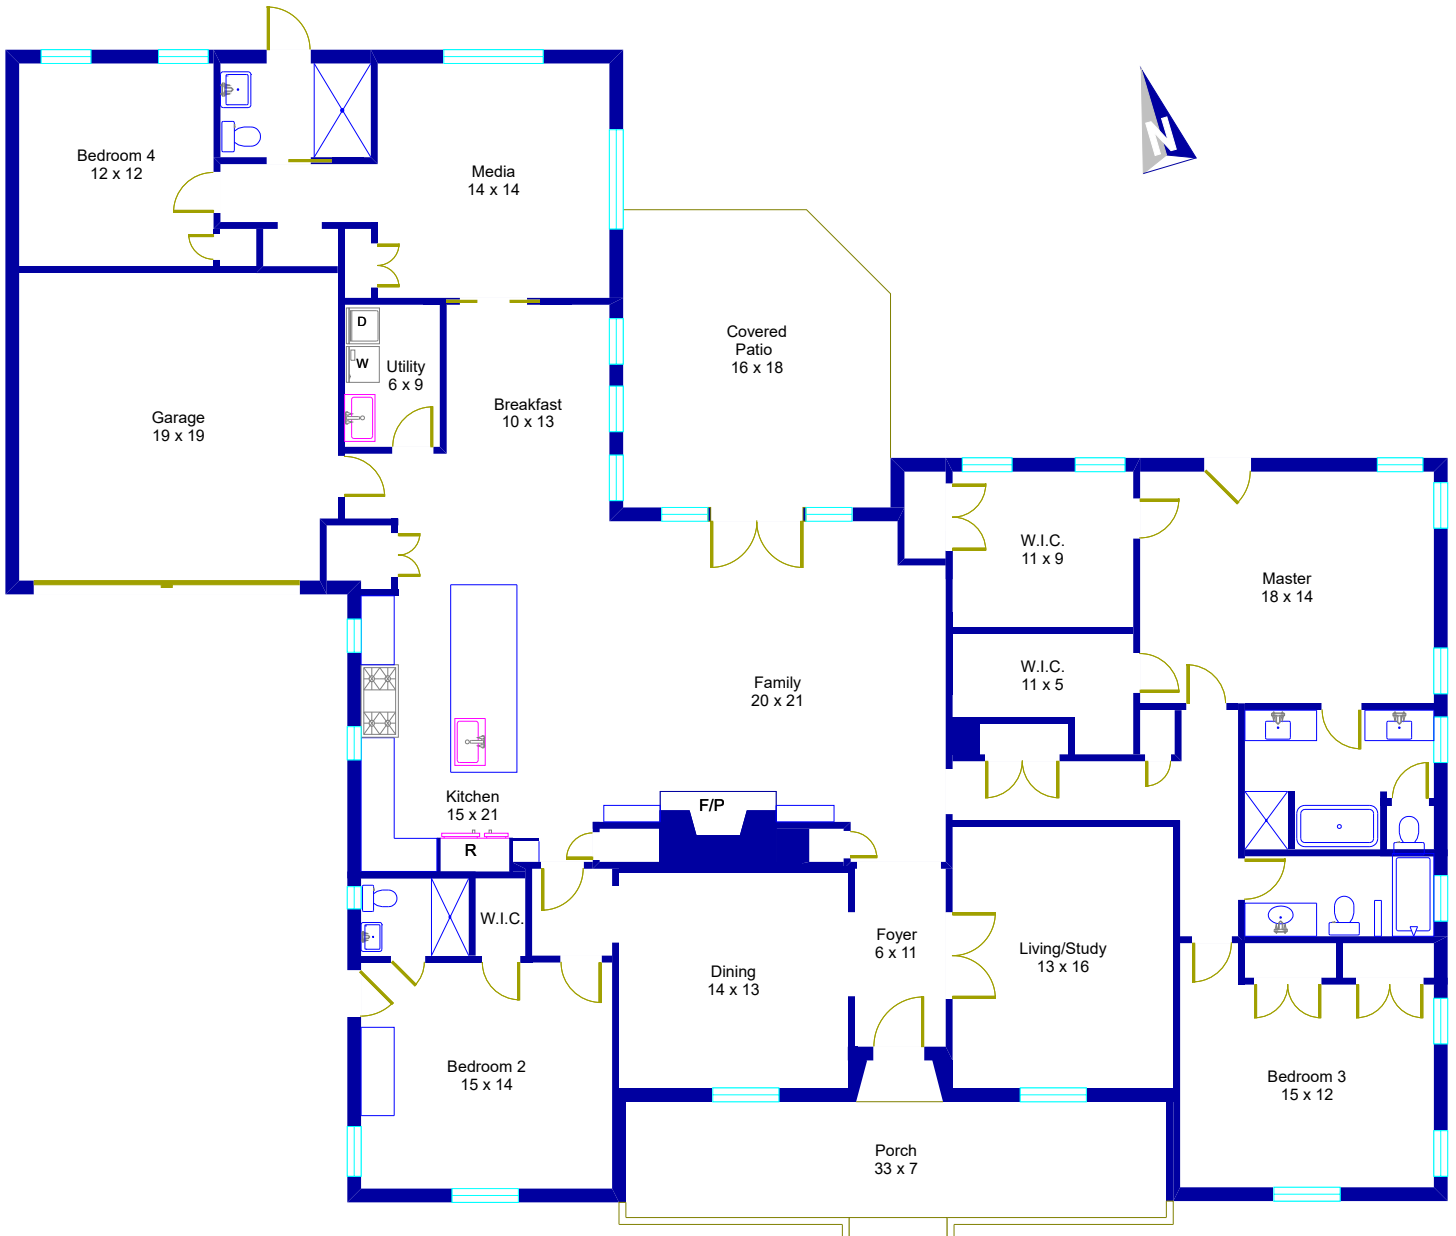

3404 Monte Vista Drive Austin, Texas

This floor plan is an artistic rendering only. All dimensions are approximate.
Floor Plan Graphics LLC and Moreland Properties
make no representation or warranty as to this rendering's accuracy
and no measurements or dimensions should be relied upon without independent verification.
This floor plan and its respective square footage materials remain the property of Floor Plan Graphics LLC.