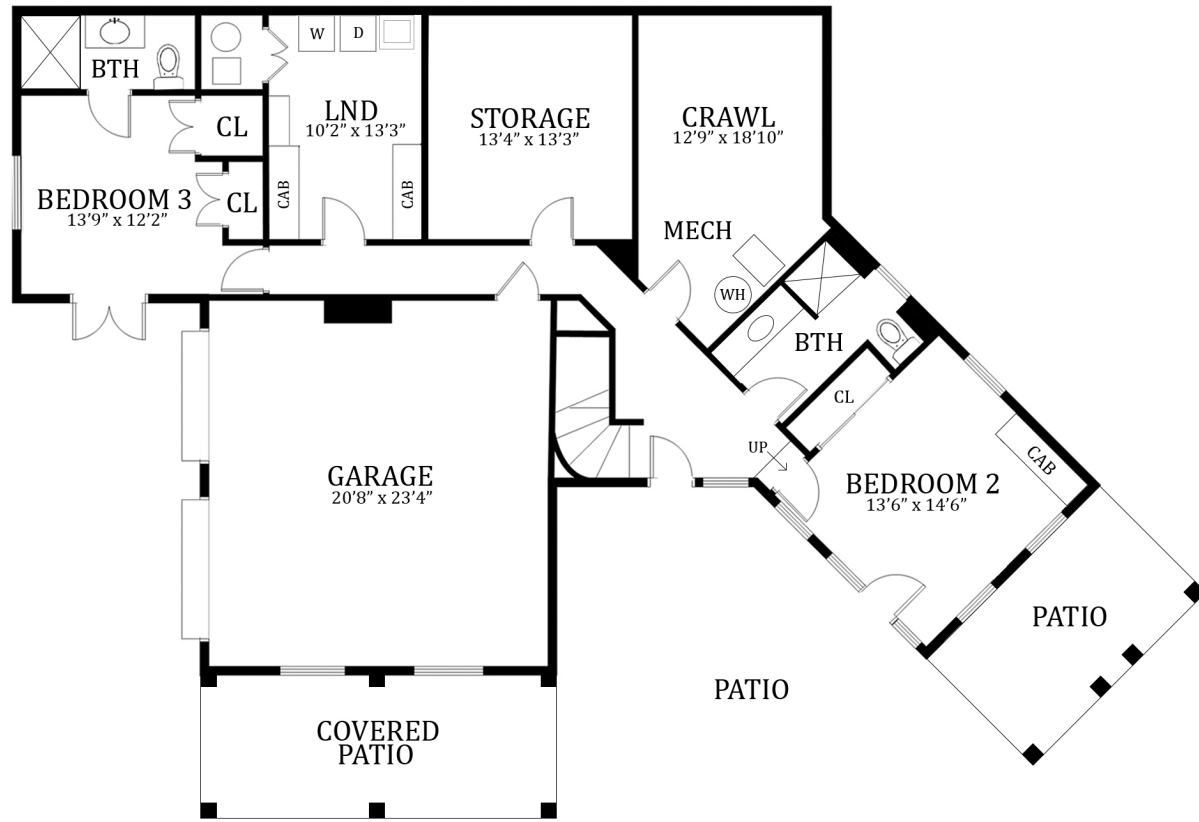

LOWER LEVEL

ENTRY LEVEL

904 JIMENO RD.

RESIDENCE ± 3,559
GARAGE ± 482

SCALE: 5 10 15 20 25