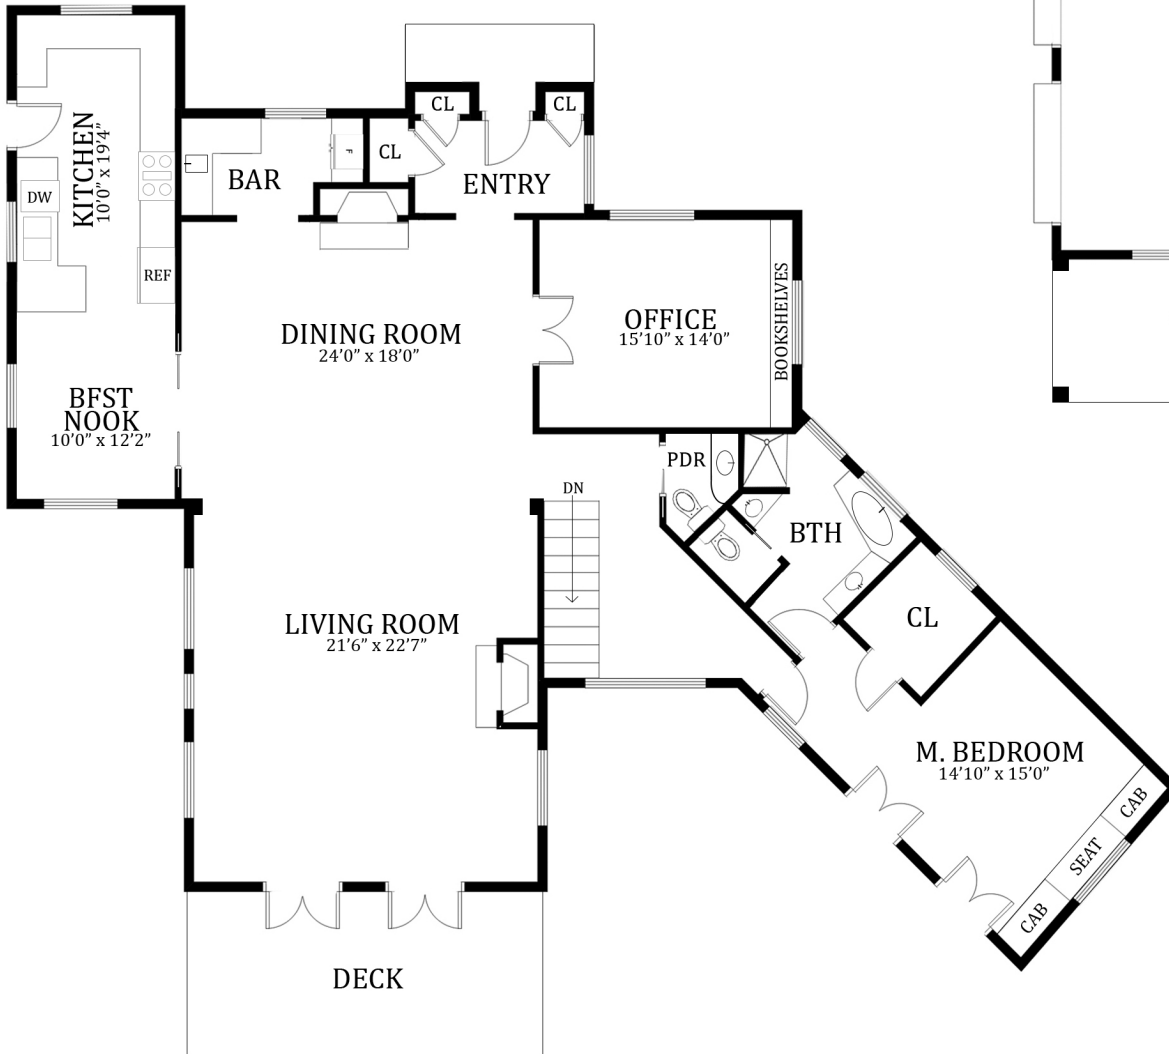

LOWER LEVEL

ENTRY LEVEL

904 JIMENO RD.

RESIDENCE ± 3,559
GARAGE ± 482

SCALE: 5 10 15 20 25