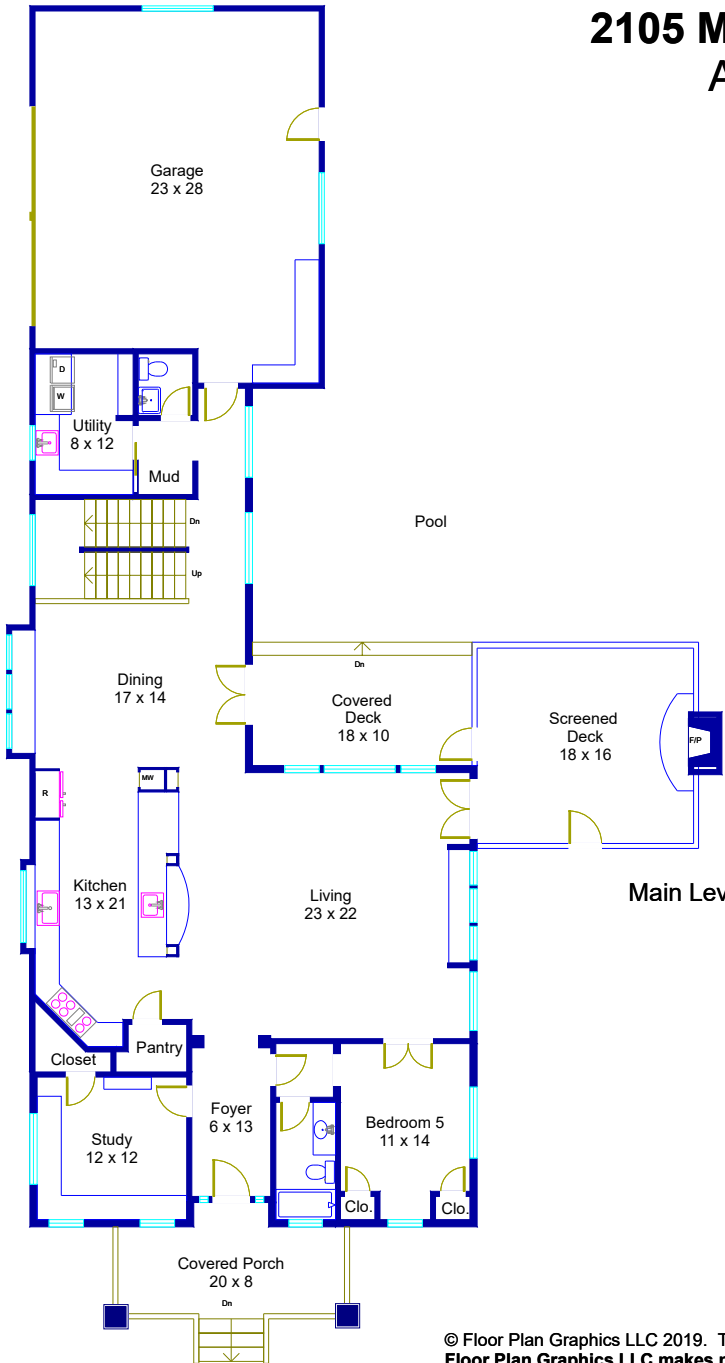

2105 Meadowbrook Drive Austin, Texas

Lower Level

Main Level

Upper Level

© Floor Plan Graphics LLC 2019. This floor plan is an artistic rendering only. All dimensions are approximate. Floor Plan Graphics LLC makes no representation or warranty as to this rendering's accuracy and no measurements or dimensions should be relied upon without independent verification. This floor plan and its respective square footage materials remain the property of Floor Plan Graphics LLC.