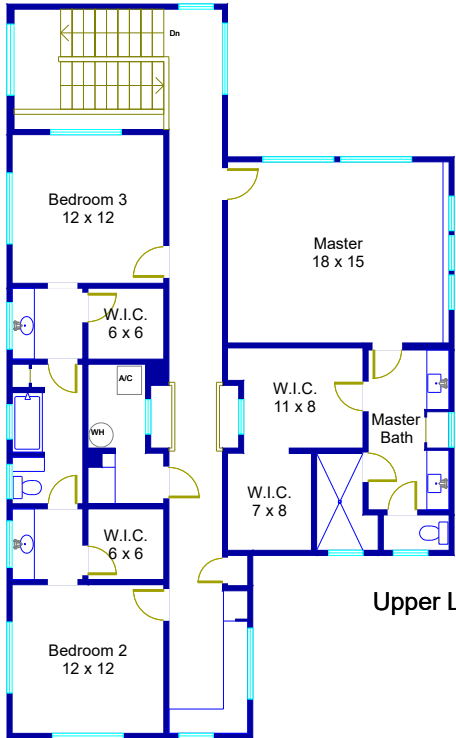

2105 Meadowbrook Drive Austin, Texas

Lower Level

Main Level

Upper Level

© Floor Plan Graphics LLC 2019. This floor plan is an artistic rendering only. All dimensions are approximate. Floor Plan Graphics LLC makes no representation or warranty as to this rendering's accuracy and no measurements or dimensions should be relied upon without independent verification. This floor plan and its respective square footage materials remain the property of Floor Plan Graphics LLC.