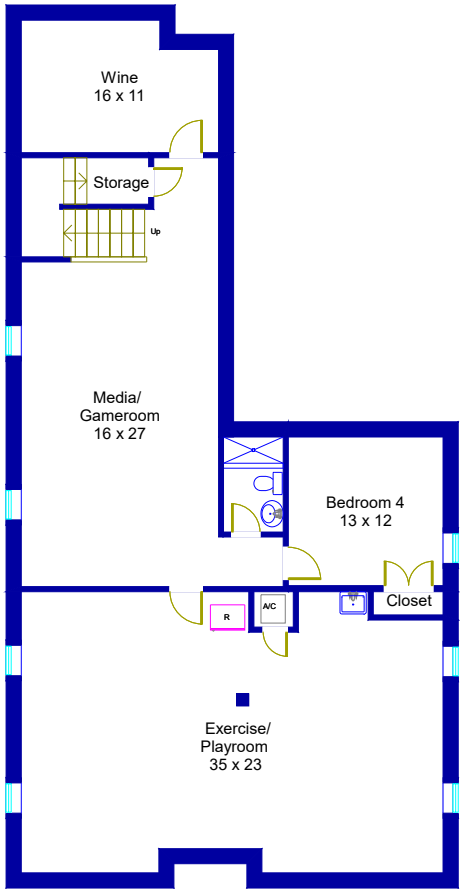

2105 Meadowbrook Drive Austin, Texas

Lower Level

Main Level

Upper Level

© Floor Plan Graphics LLC 2019. This floor plan is an artistic rendering only. All dimensions are approximate. Floor Plan Graphics LLC makes no representation or warranty as to this rendering's accuracy and no measurements or dimensions should be relied upon without independent verification. This floor plan and its respective square footage materials remain the property of Floor Plan Graphics LLC.