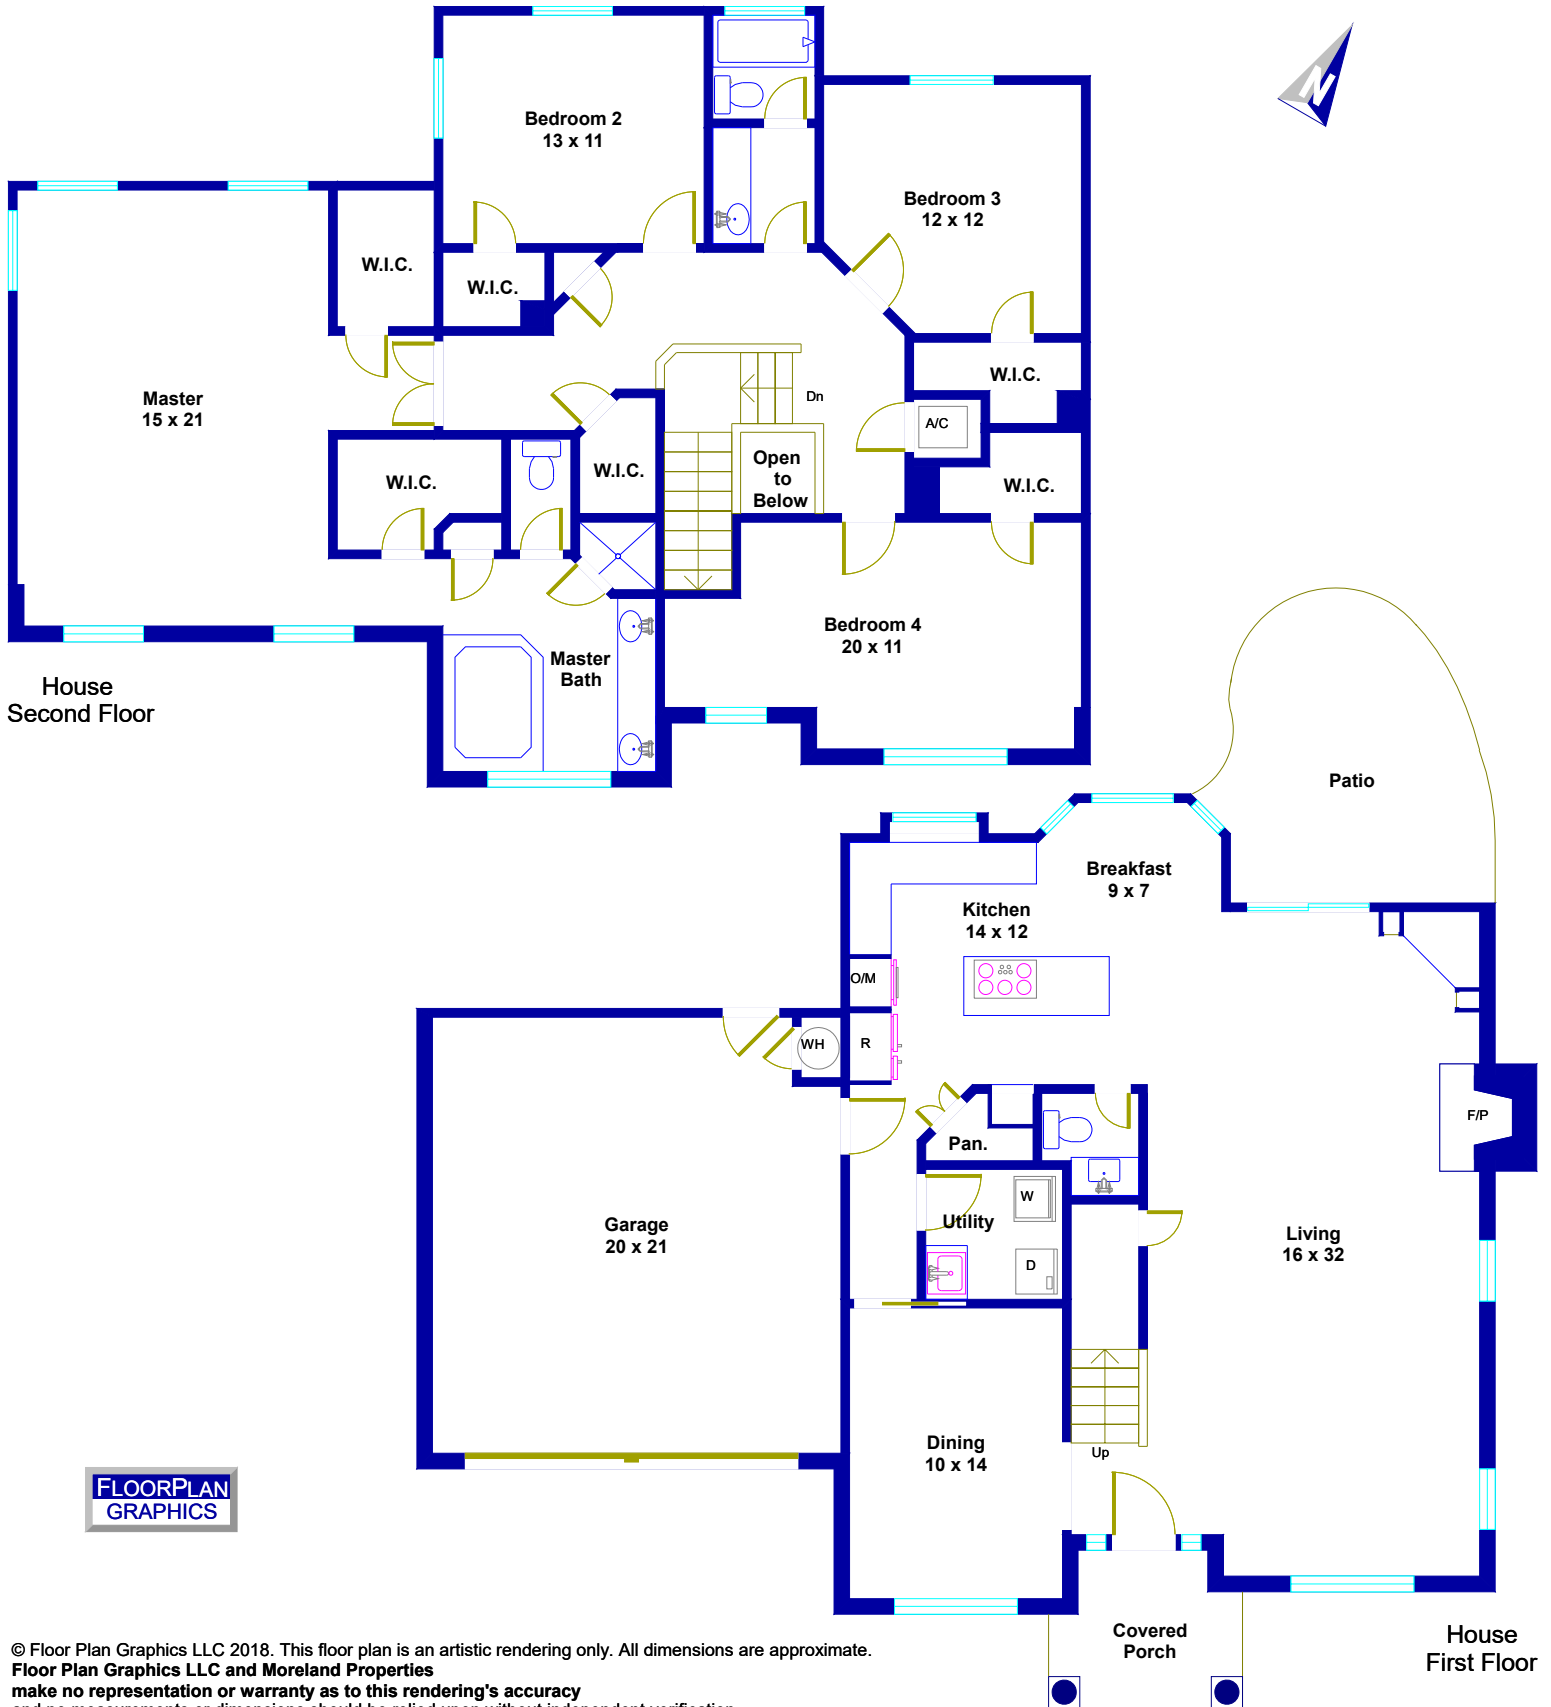

4608 Colorado Crossing Austin, Texas

© Floor Plan Graphics LLC 2018. This floor plan is an artistic rendering only. All dimensions are approximate. Floor Plan Graphics LLC and Moreland Properties make no representation or warranty as to this rendering's accuracy and no measurements or dimensions should be relied upon without independent verification. This floor plan and its respective square footage materials remain the property of Floor Plan Graphics LLC.