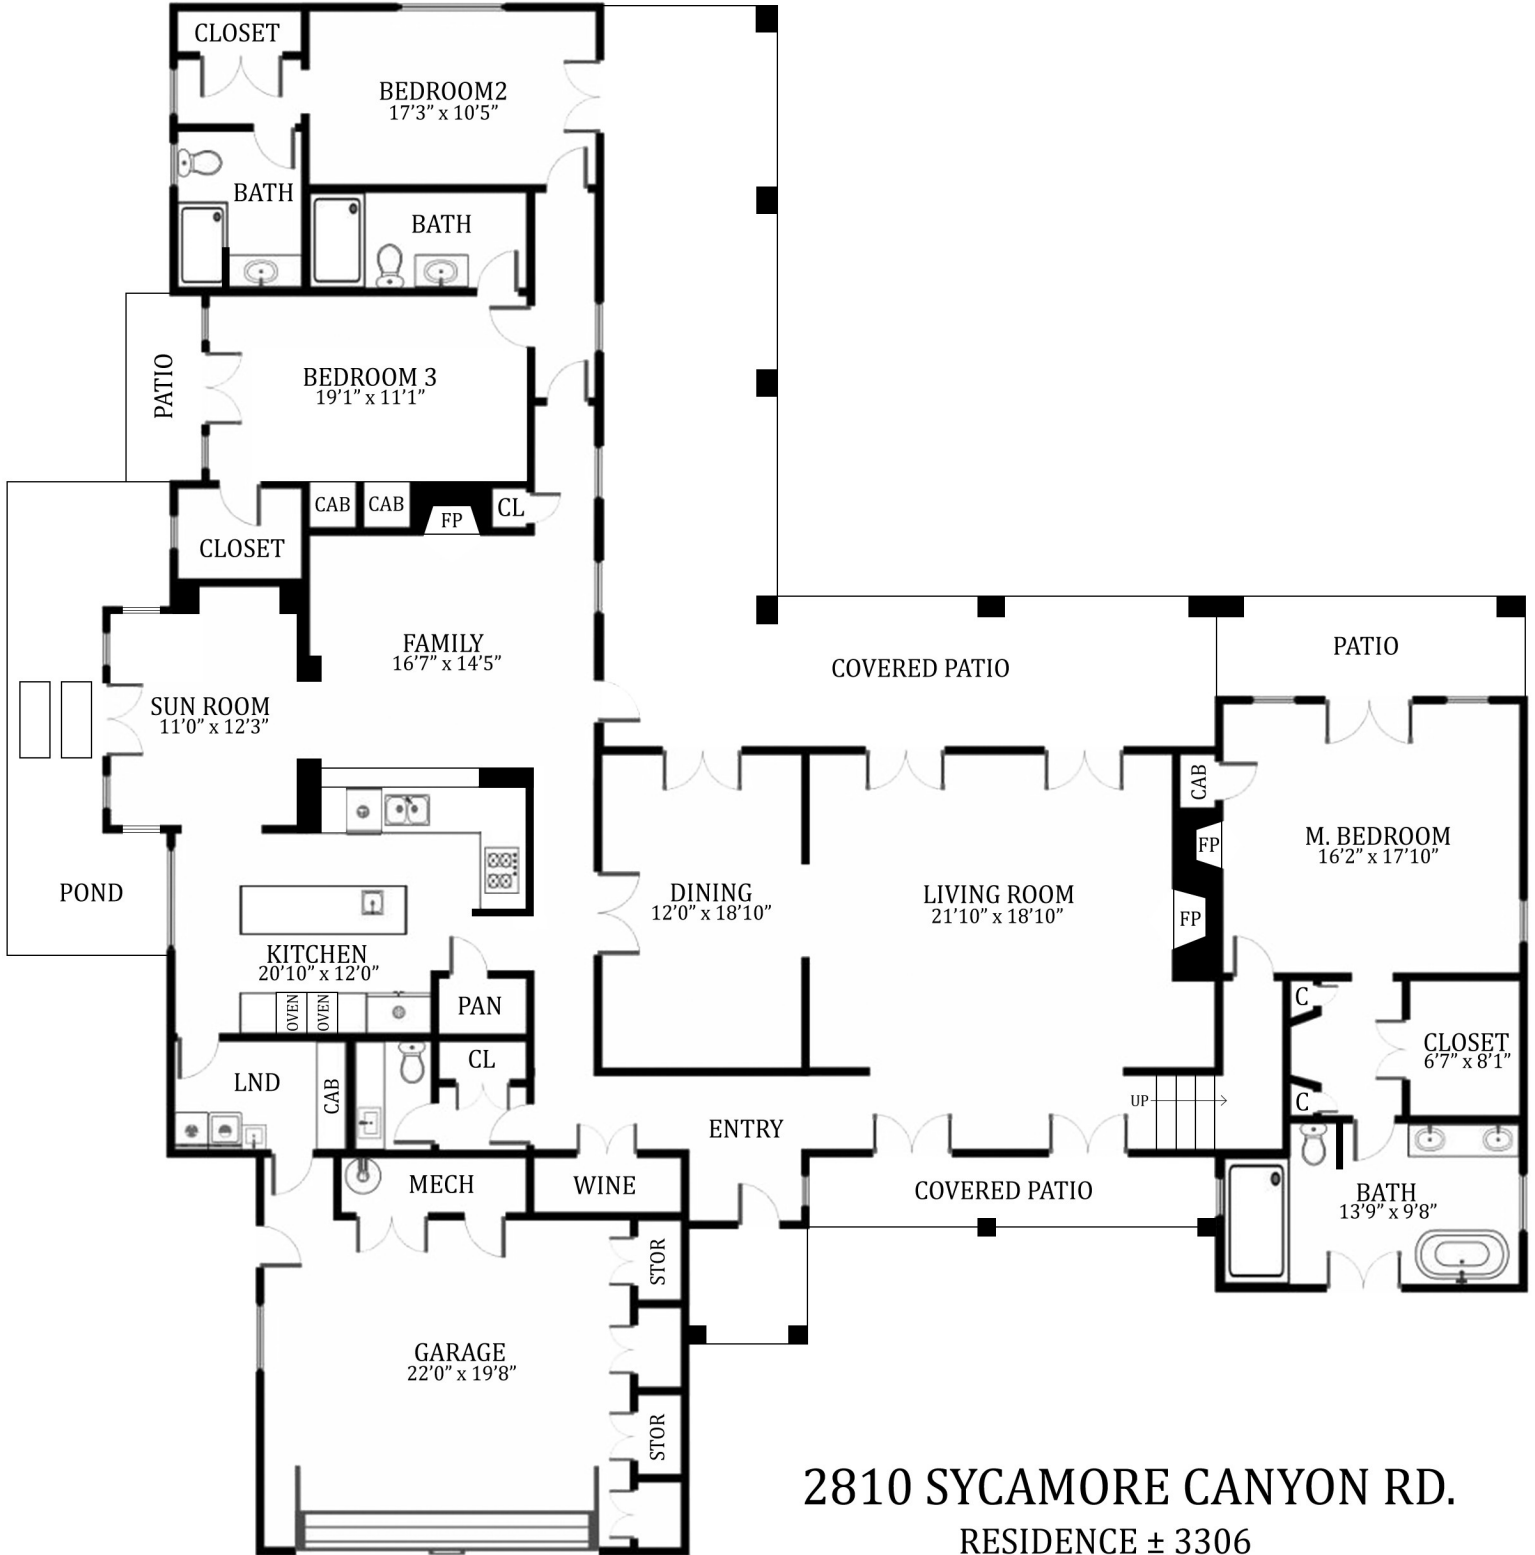

POOL

2810 SYCAMORE CANYON RD.

RESIDENCE ± 3306
GARAGE ± 550

SCALE: 5 10 15 20 25

This information is compiled from sources deemed reliable but accuracy is not guaranteed.
CHAD HACKETT - FLOOR PLANS - 805.637.4803 - Chad@PhotographySB.com

2810 Sycamore Canyon Road
Montecito, CA 93108
APN: 009-021-016