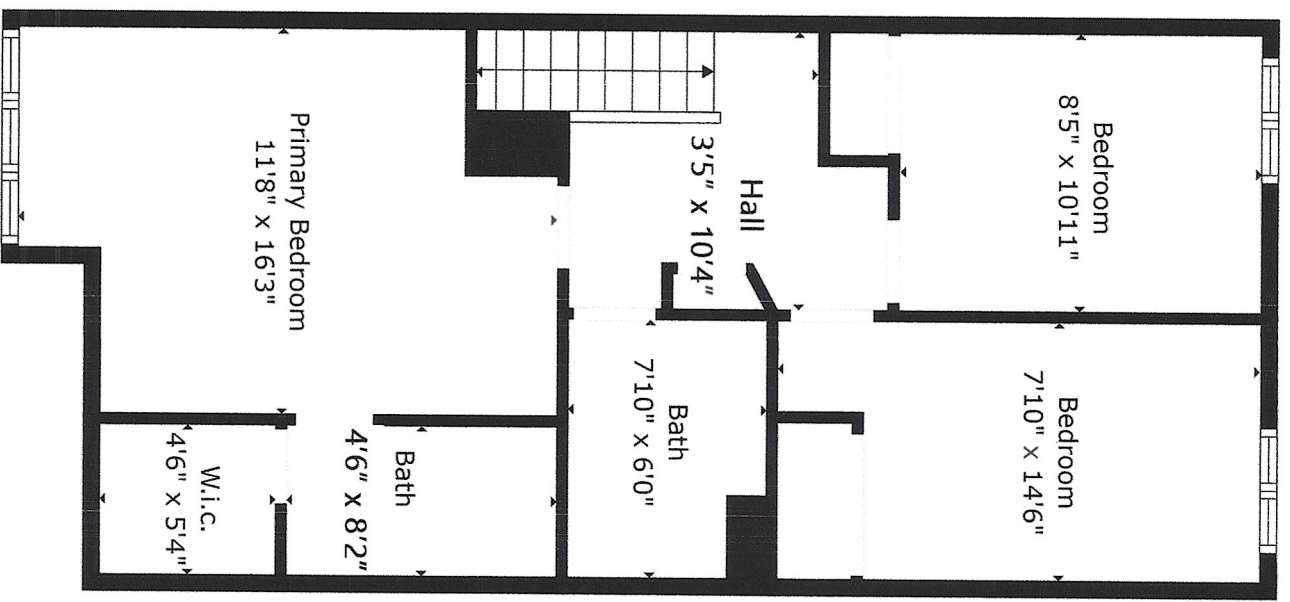

TOTAL: 1330 sq. ft

Below Ground: 261 sq. ft, FLOOR 2: 474 sq. ft, FLOOR 3: 595 sq. ft
 EXCLUDED AREAS: UTILITY: 103 sq. ft, STORAGE: 56 sq. ft, FIREPLACE: 8 sq. ft

Measurements Are Calculated By Cubicasa Technology. Deemed Highly Reliable But Not Guaranteed.

Sunflake Film & Photo
www.sunflakefilm.com

TOTAL: 1330 sq. ft

Below Ground: 261 sq. ft, FLOOR 2: 474 sq. ft, FLOOR 3: 595 sq. ft
 EXCLUDED AREAS: UTILITY: 103 sq. ft, STORAGE: 56 sq. ft, FIREPLACE: 8 sq. ft