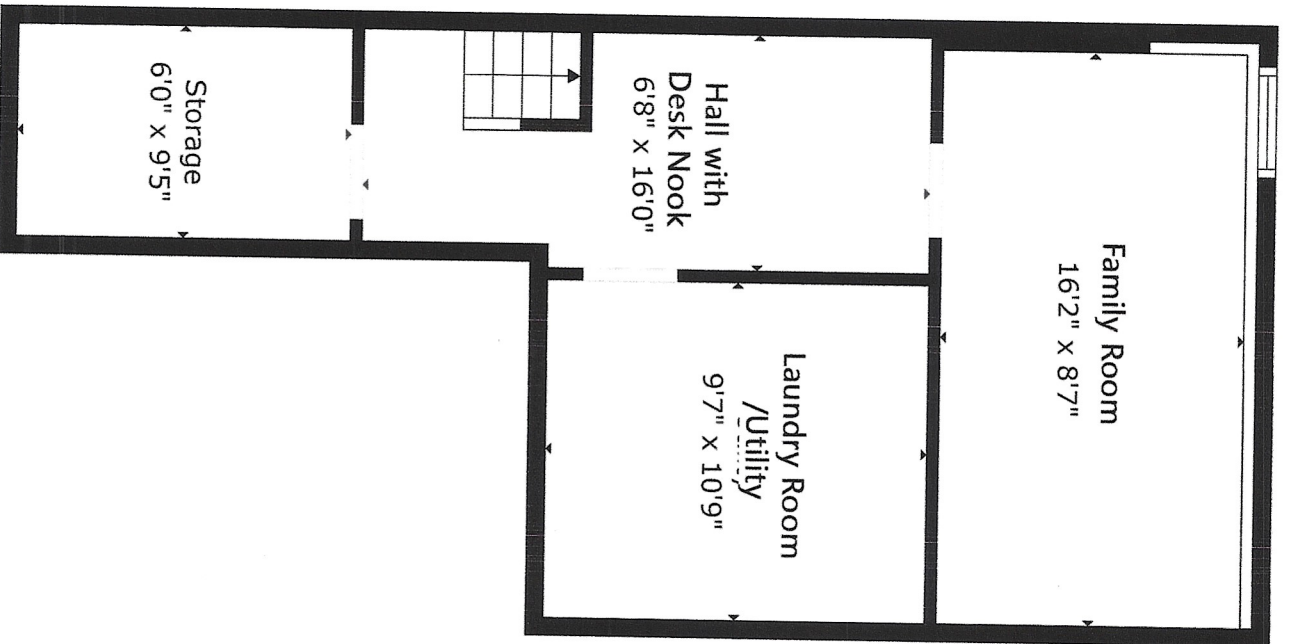

TOTAL: 1330 sq. ft

Below Ground: 261 sq. ft, FLOOR 2: 474 sq. ft, FLOOR 3: 595 sq. ft
 EXCLUDED AREAS: UTILITY: 103 sq. ft, STORAGE: 56 sq. ft, FIREPLACE: 8 sq. ft

Measurements Are Calculated By Cubicasa Technology. Deemed Highly Reliable But Not Guaranteed.

Sunflake Film & Photo
www.sunflakefilm.com

TOTAL: 1330 sq. ft

Below Ground: 261 sq. ft, FLOOR 2: 474 sq. ft, FLOOR 3: 595 sq. ft
 EXCLUDED AREAS: UTILITY: 103 sq. ft, STORAGE: 56 sq. ft, FIREPLACE: 8 sq. ft