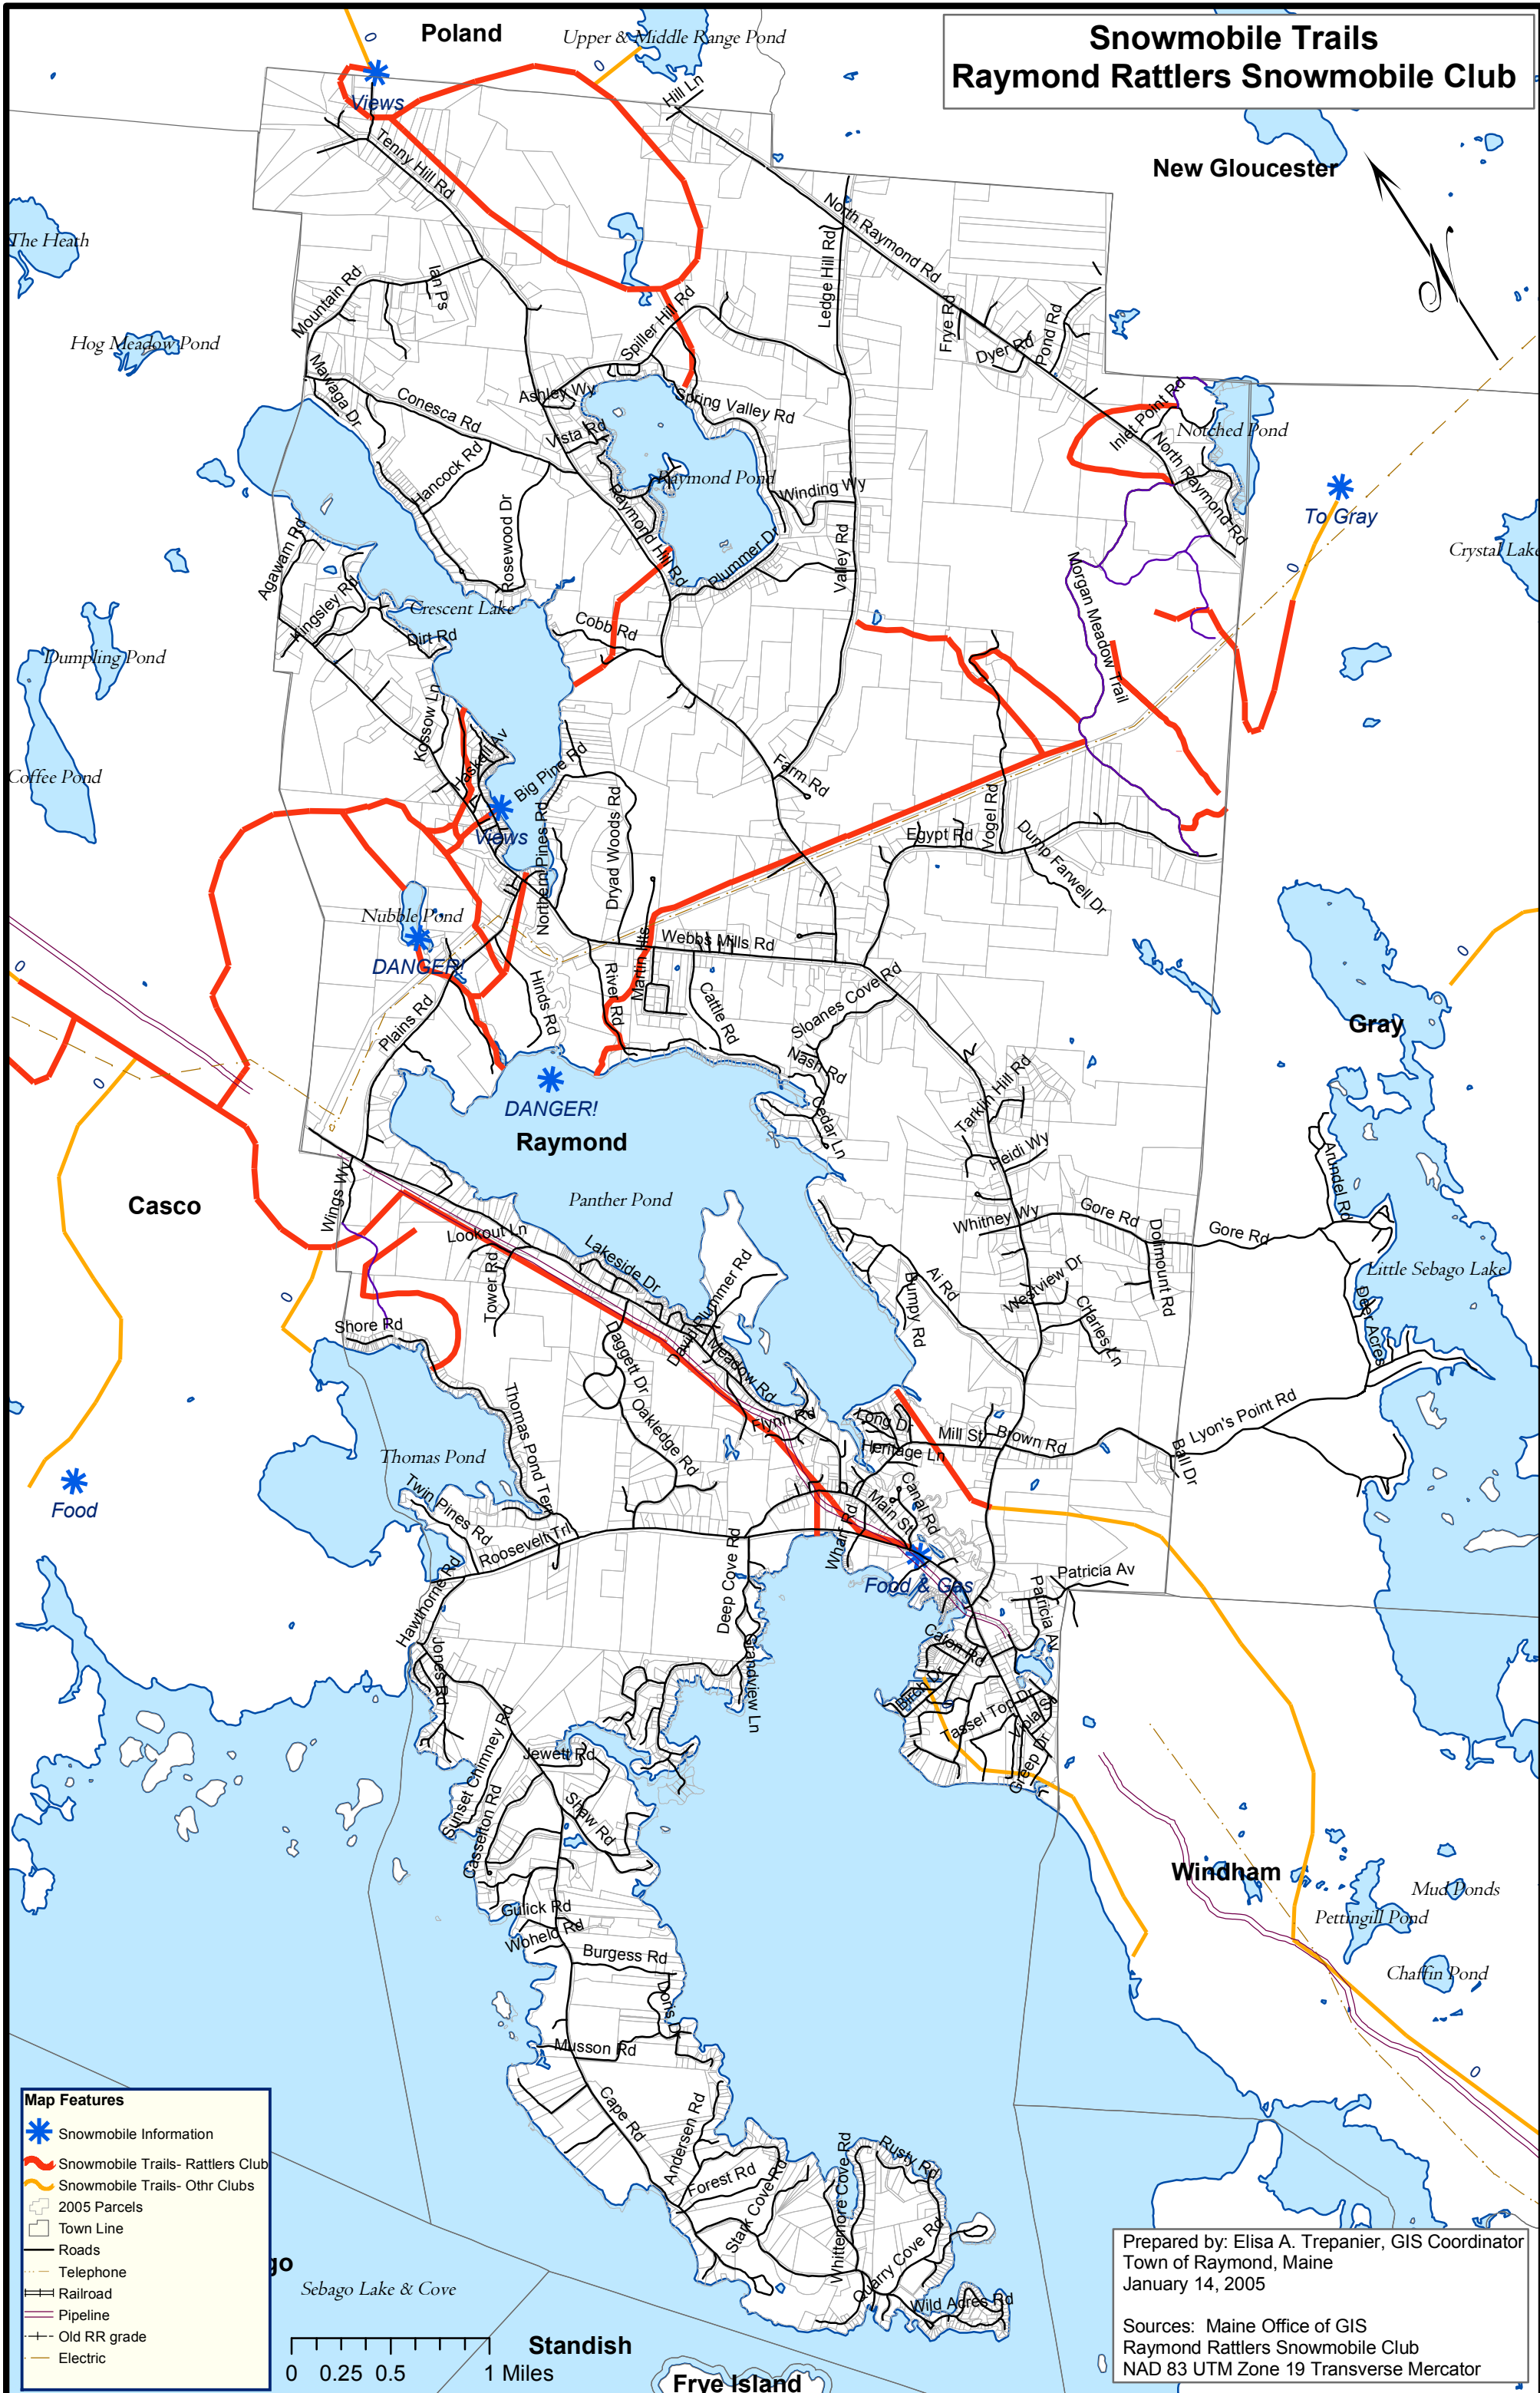

Snowmobile Trails Raymond Rattlers Snowmobile Club

Map Features

- Snowmobile Information
- Snowmobile Trails- Rattlers Club
- Snowmobile Trails- Othr Clubs
- 2005 Parcels
- Town Line
- Roads
- Telephone
- Railroad
- Pipeline
- Old RR grade
- Electric

0 0.25 0.5 1 Miles

Prepared by: Elisa A. Trepanier, GIS Coordinator
Town of Raymond, Maine
January 14, 2005

Sources: Maine Office of GIS
Raymond Rattlers Snowmobile Club
NAD 83 UTM Zone 19 Transverse Mercator