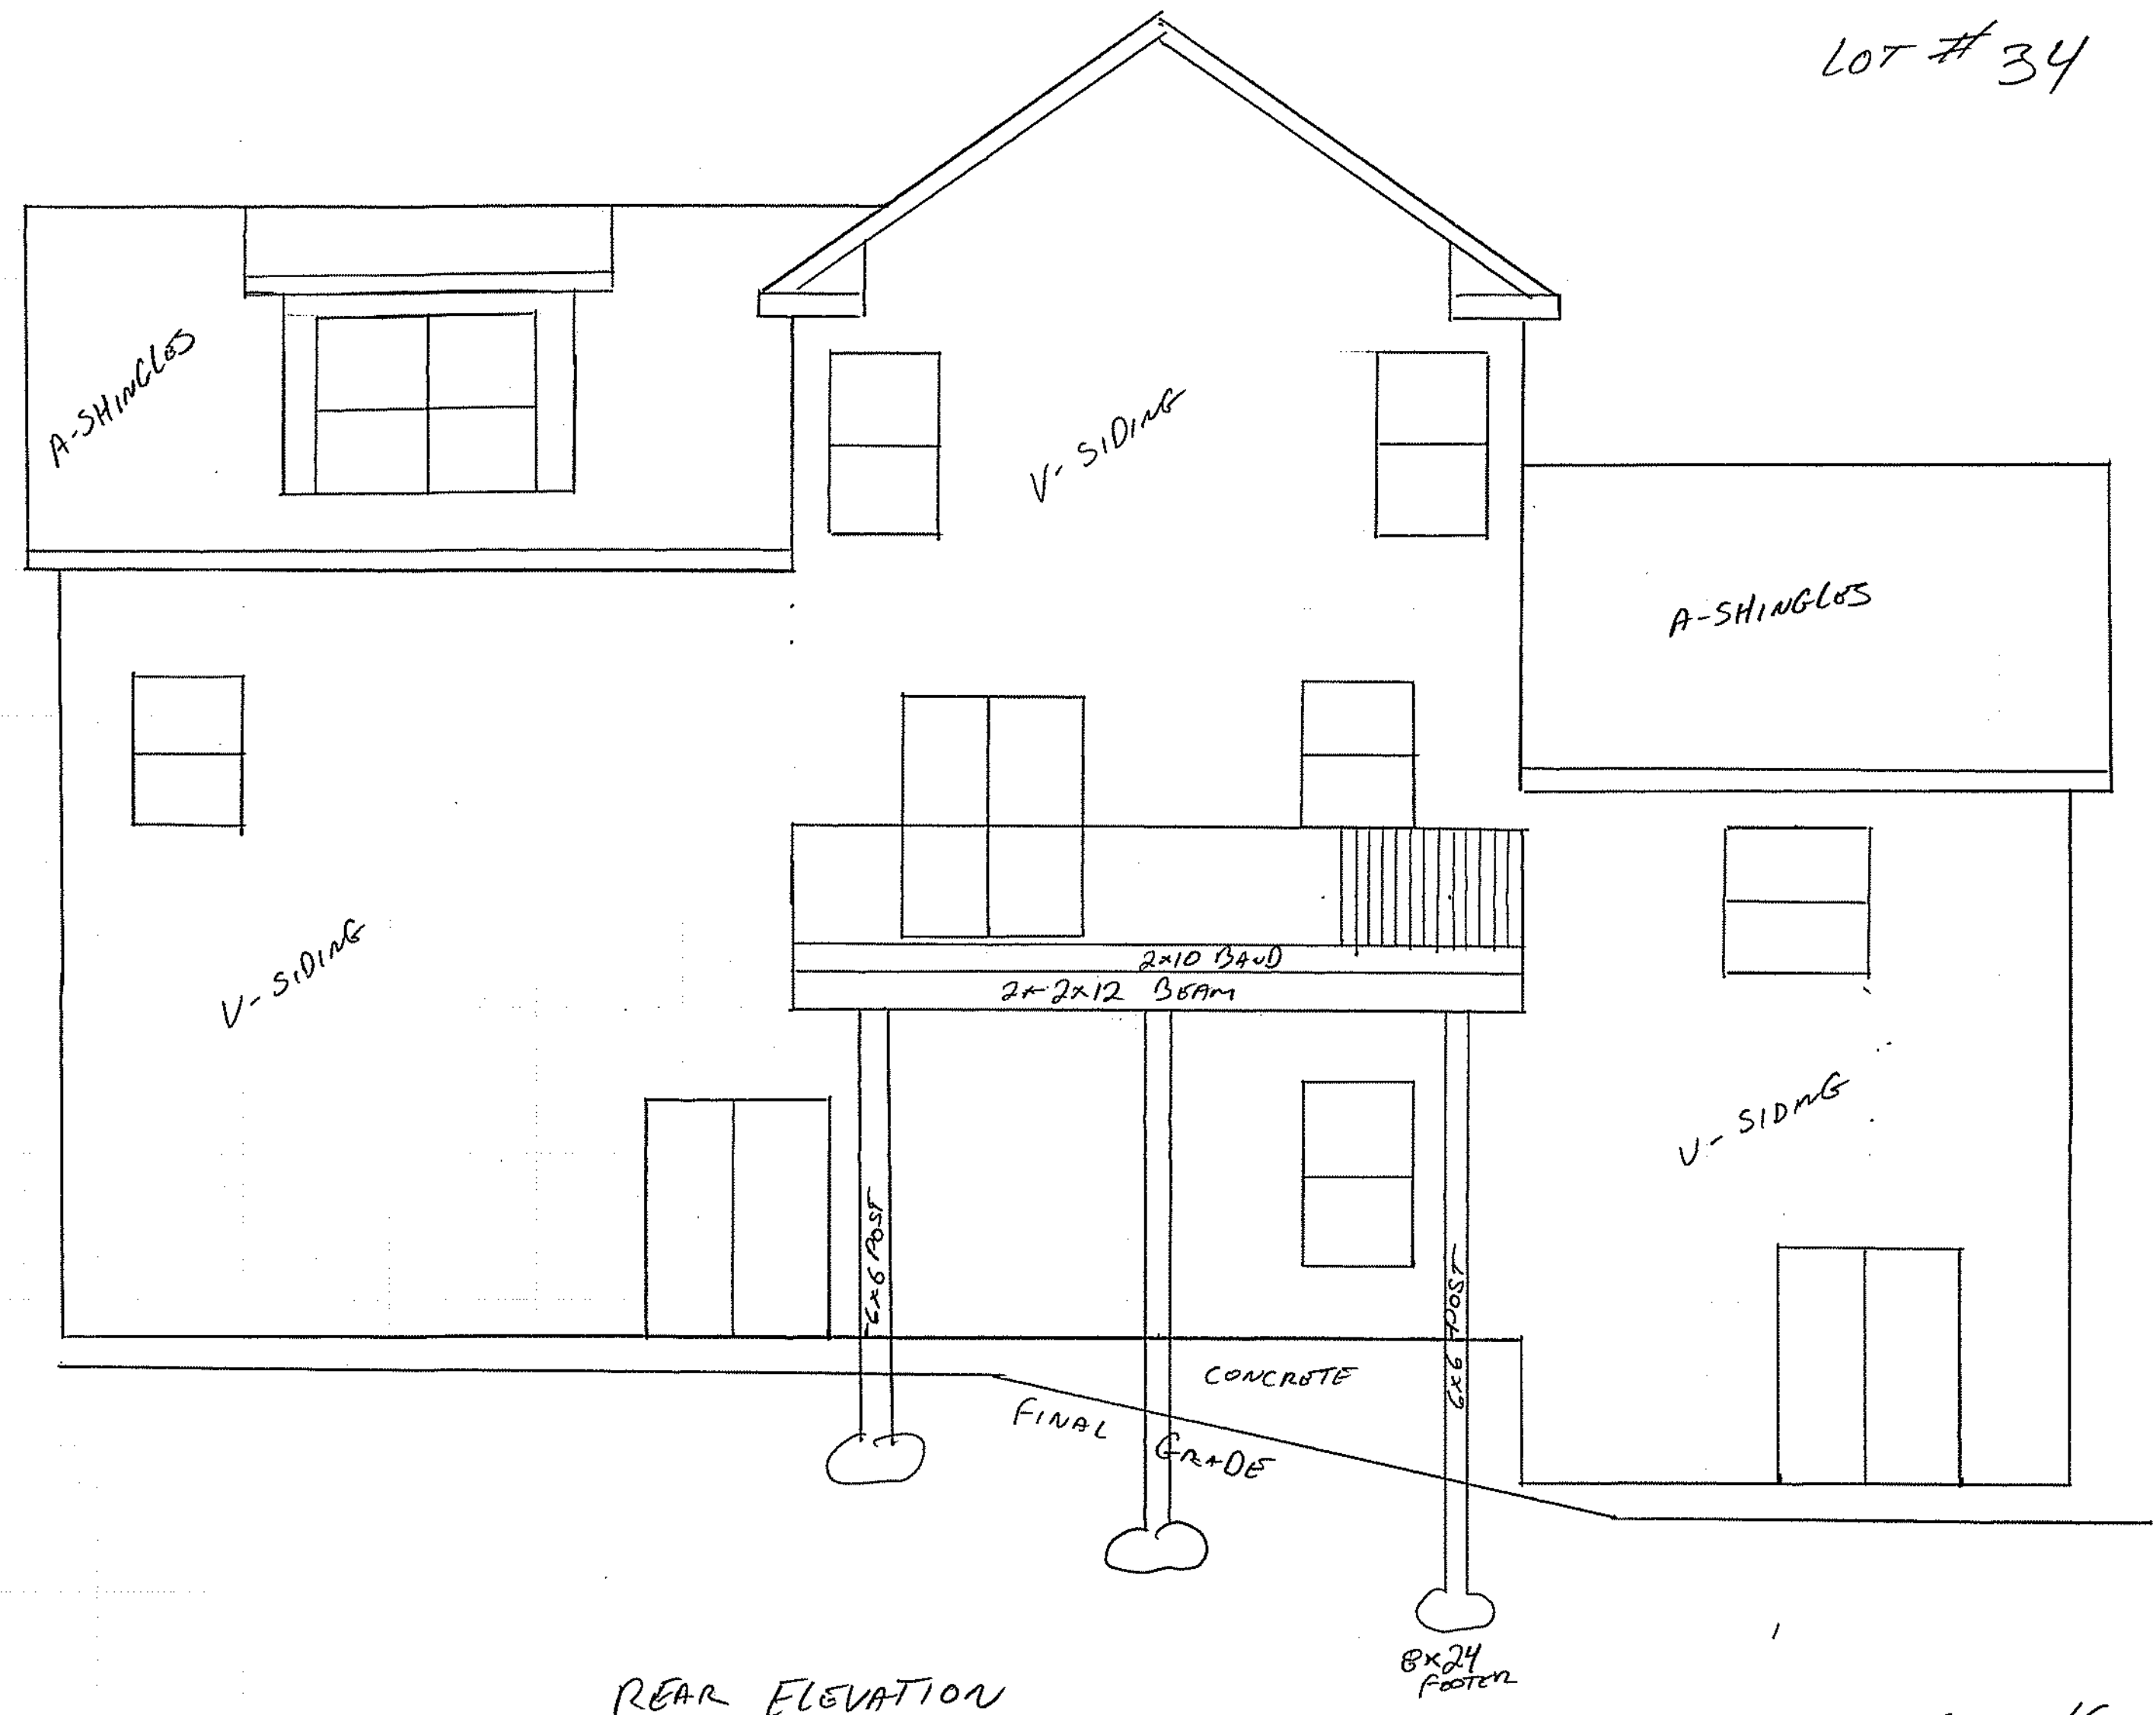

LEDFORD HOMES INC
10738 Old ANNAPOLIS Rd
FRED Md 21701

LOT #34

FRONT ELEVATION

SCALE 1/4" = 1'-0"

PAGE #1

LEONARD HOMES INC
 10738 Old ANNAPOLIS Rd
 Arsd Md 21701

LOT # 34

LEOPORD HOMES INC
10738 Old Annapolis Rd
FRED MD 21701

LOT # 34

CROSS SECTION

1ST FLOOR

SCALE 1/4" = 1'-0"

PAGE # 3

LEDFOORD HOMES INC
 10738 Old ANNAPOLIS Rd
 FRED MD 21701

LOT # 34

LEDFORD HOMES INC
10738 OLD ANNAPOLIS RD
FRED MD 21701

LOT # 34

REAR ELEVATION

SCALE 1/4" = 1'-0"

PAGE # 5

LEOPOND HOMES INC
10738 Old ANNAPOLIS Rd
FRED md 21701

LOT #34

RIGHT ELEVATION

LEFT ELEVATION

SCALE 1/4" = 1'-0"