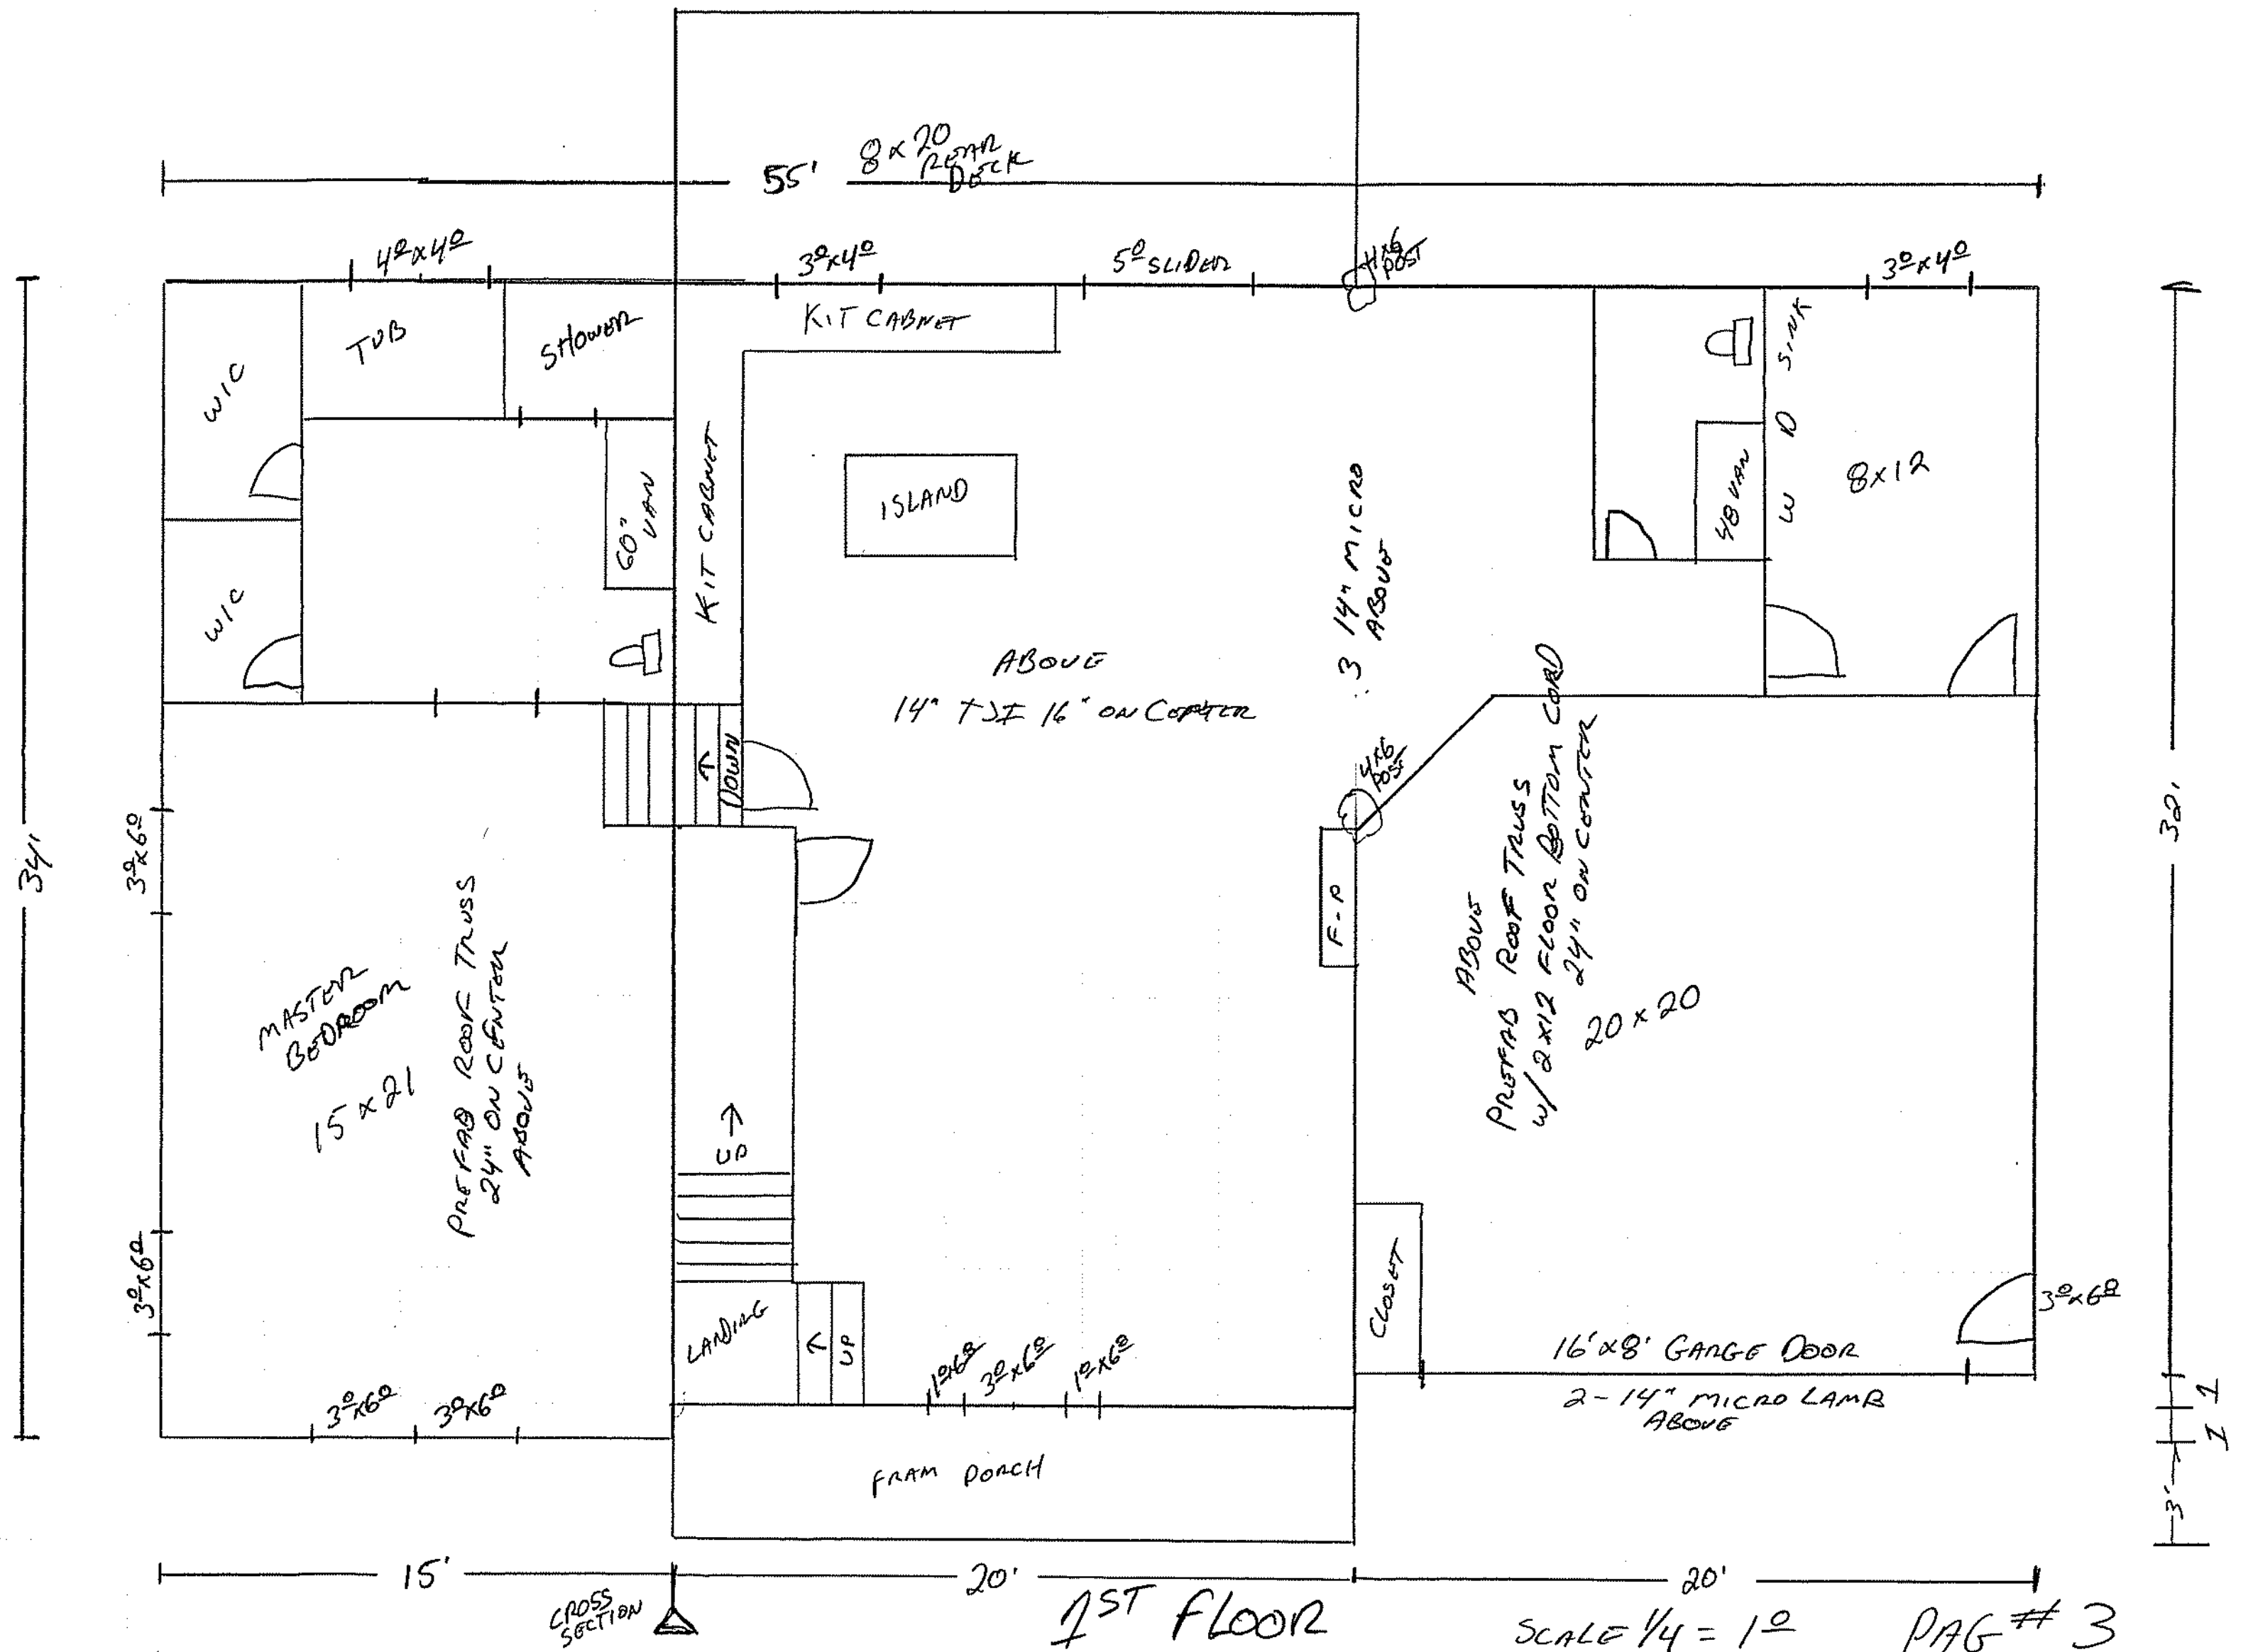

LEDFORD HOMES INC
10738 Old ANNAPOLIS Rd
FRED Md 21701

LOT #34

FRONT ELEVATION

SCALE 1/4" = 1'-0"

PAGE #1

LEONARD HOMES INC
 10738 Old ANNAPOLIS Rd
 Arsd Md 21701

LOT # 34

LEOPORD HOMES INC
10738 Old Annapolis Rd
FRED MD 21701

LOT # 34

CROSS SECTION

1ST FLOOR

SCALE 1/4" = 1'-0"

PAGE # 3

LEDFOORD HOMES INC
 10738 Old ANNAPOLIS Rd
 FRED MD 21701

LOT # 34

LEDFORD HOMES INC
10738 OLD ANNAPOLIS RD
FRED MD 21701

LOT # 34

REAR ELEVATION

SCALE 1/4" = 1'-0"

PAGE # 5

LEOPOND HOMES INC
10738 Old ANNAPOLIS Rd
FRED md 21701

LOT #34

RIGHT ELEVATION

LEFT ELEVATION

SCALE 1/4" = 1'-0"