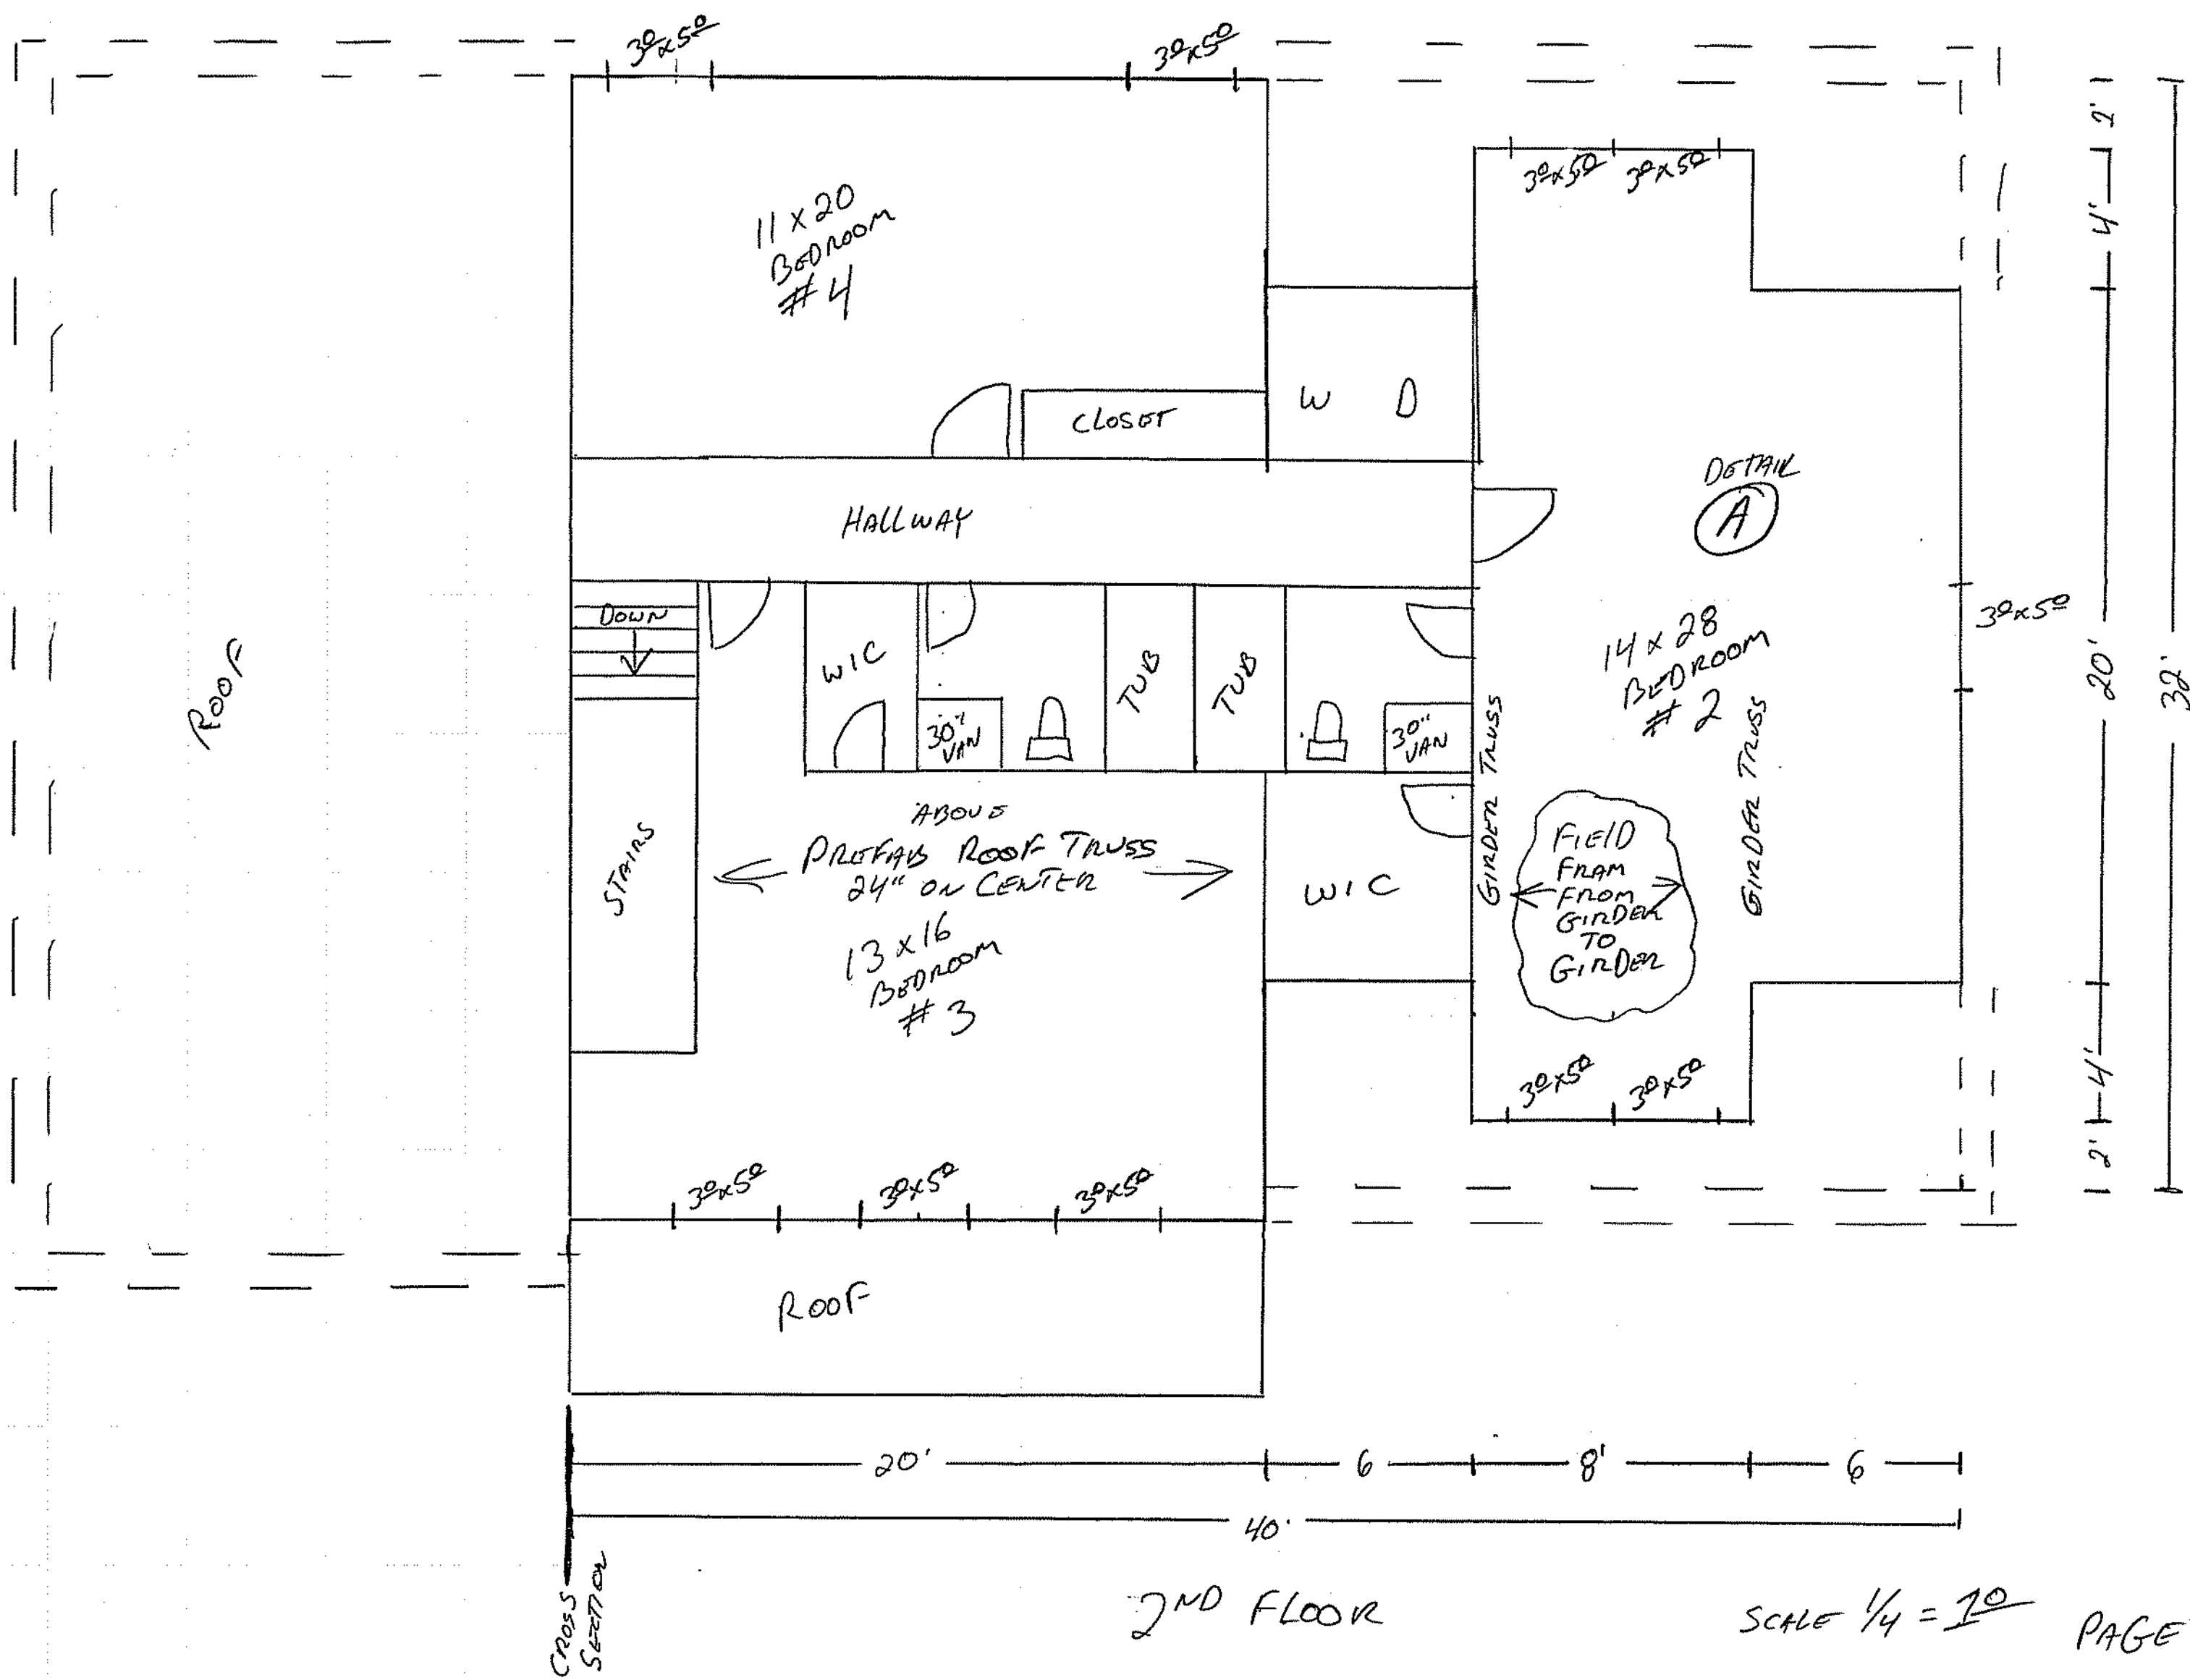

LEDFORD HOMES INC
10738 Old ANNAPOLIS Rd
FRED Md 21701

LOT #34

FRONT ELEVATION

SCALE 1/4" = 1'-0"

PAGE #1

LEONARD HOMES INC
 10738 Old ANNAPOLIS Rd
 Arsd Md 21701

LOT # 34

LEOPORD HOMES INC
10738 Old Annapolis Rd
FRED MD 21701

LOT # 34

CROSS SECTION

1ST FLOOR

SCALE 1/4" = 1'-0"

PAGE # 3

LEDFOORD HOMES INC
 10738 Old ANNAPOLIS Rd
 FRED MD 21701

LOT # 34

LEDFORD HOMES INC
10738 OLD ANNAPOLIS RD
FRED MD 21701

LOT # 34

REAR ELEVATION

SCALE 1/4" = 1'-0"

PAGE # 5

LEOPOND HOMES INC
10738 Old ANNAPOLIS Rd
FRED md 21701

LOT #34

RIGHT ELEVATION

LEFT ELEVATION

SCALE 1/4" = 1'-0"