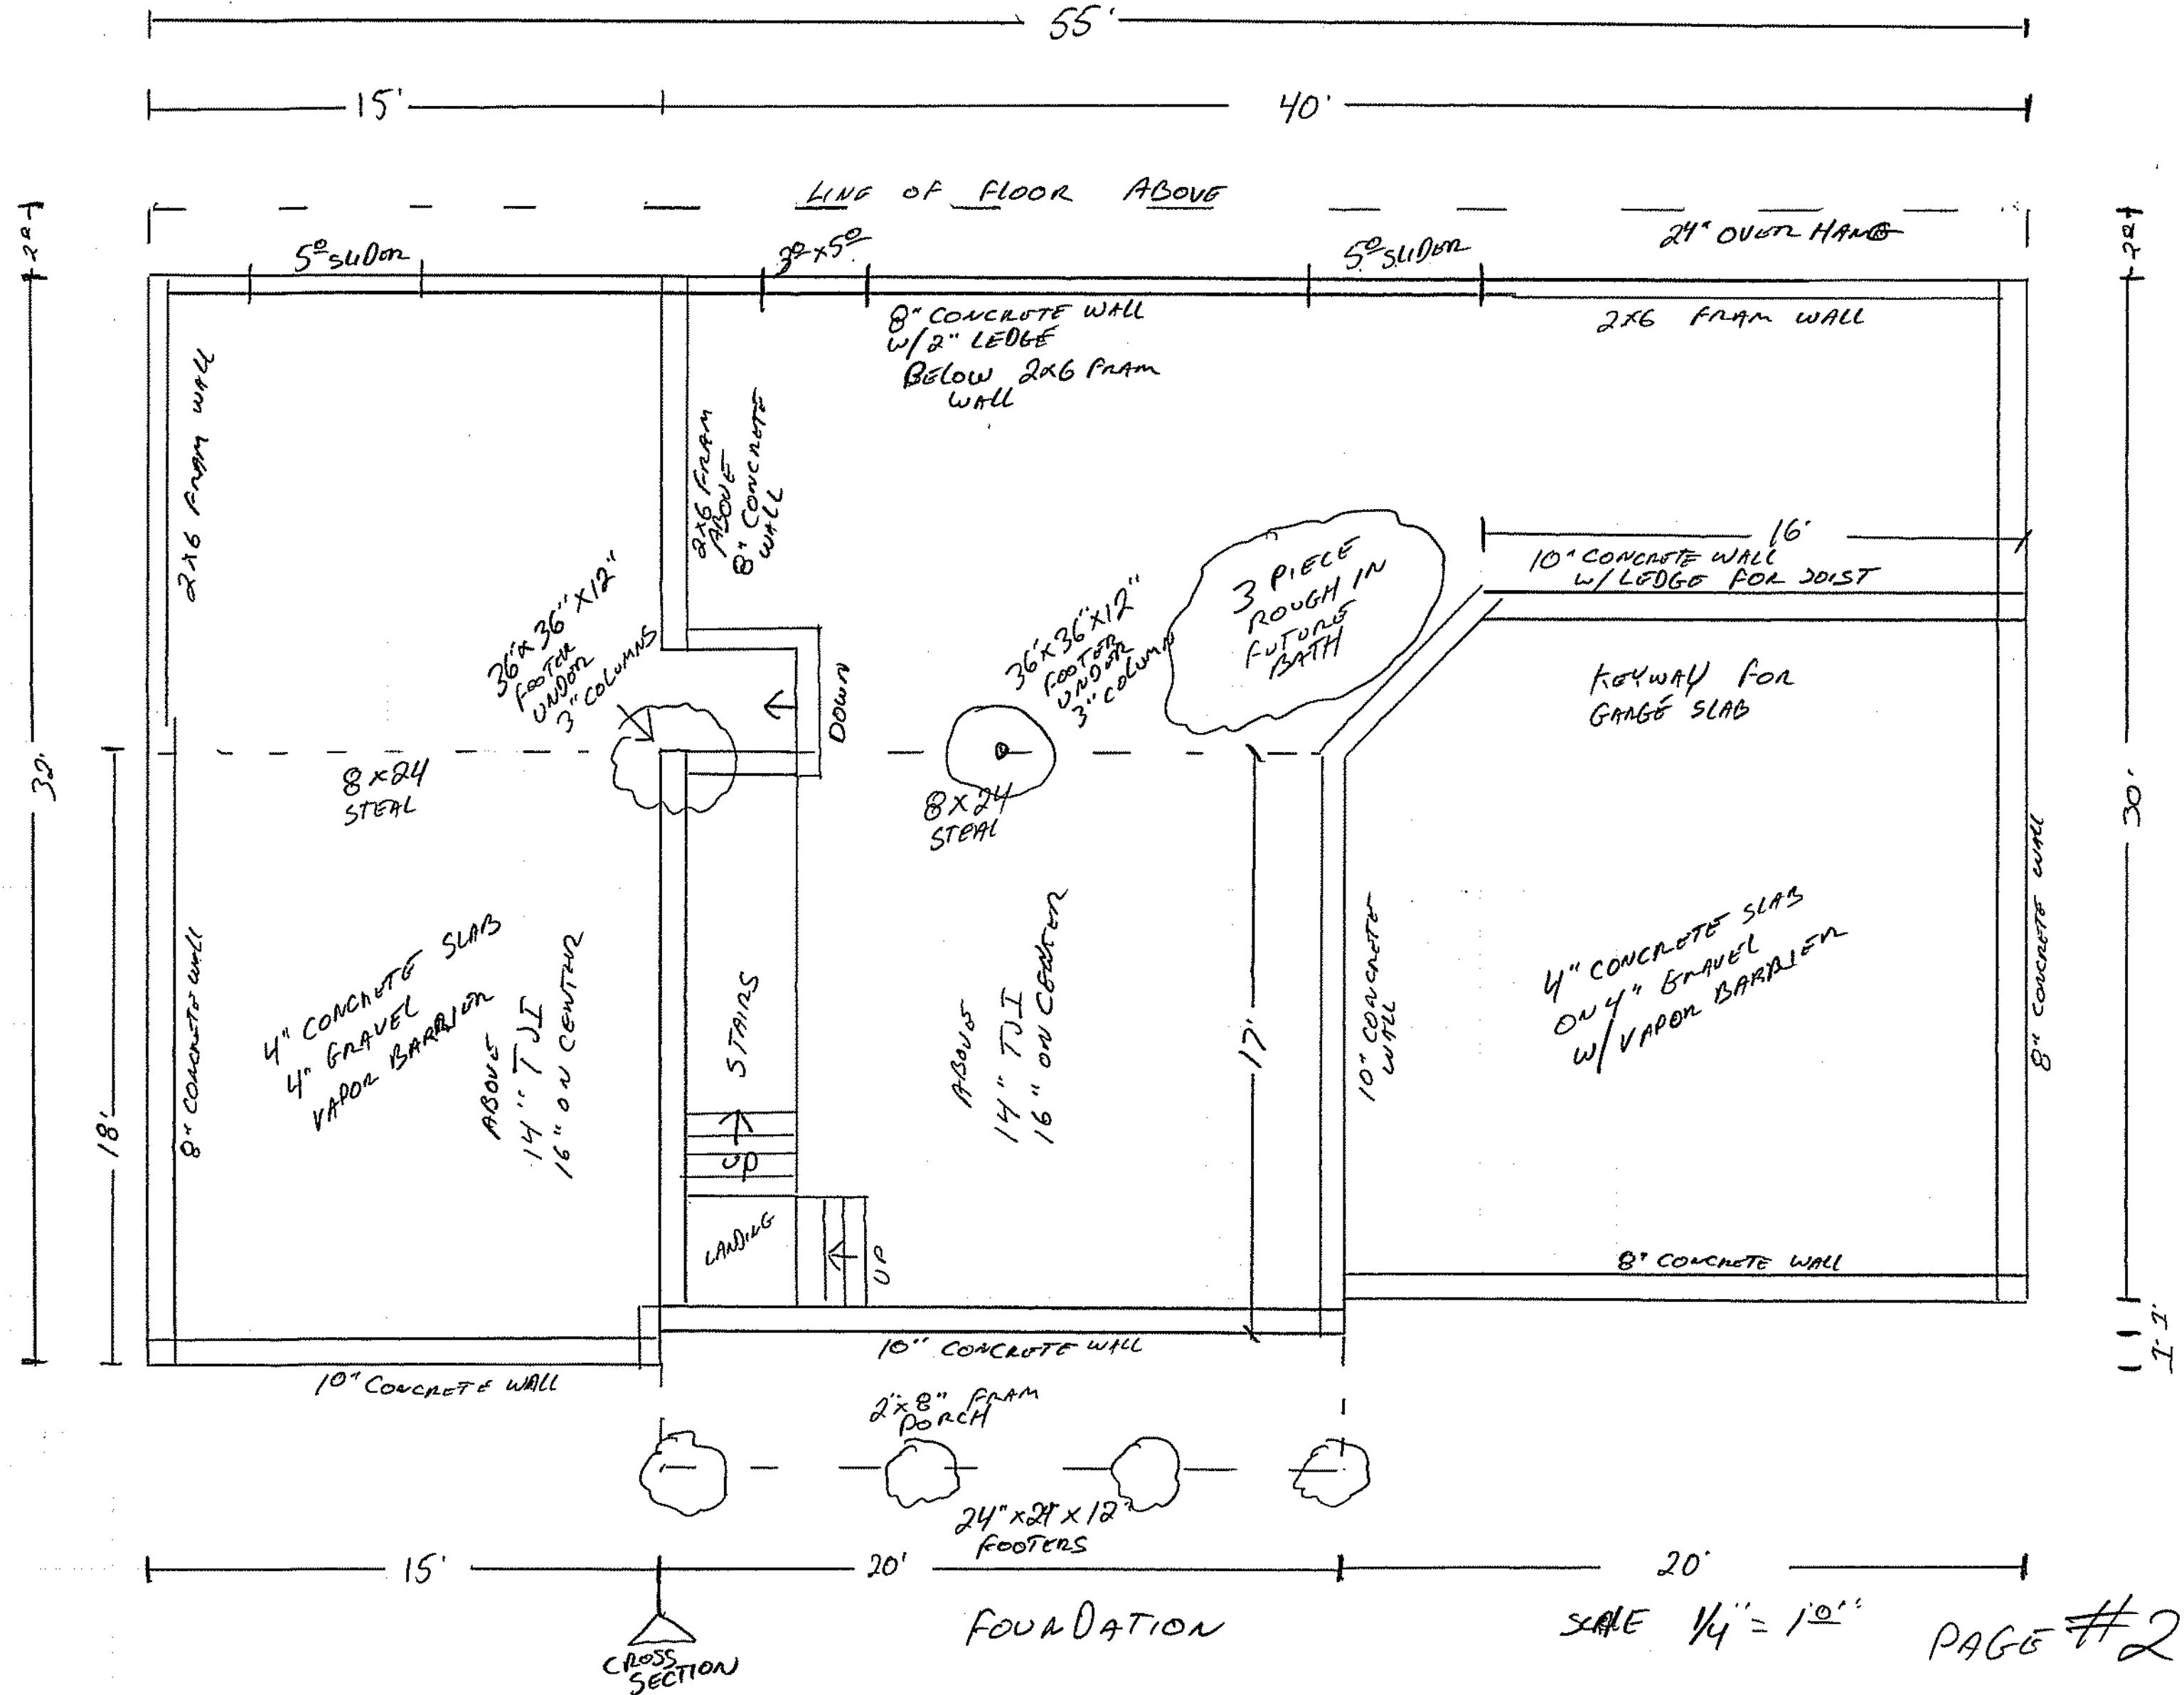

LEDFORD HOMES INC
10738 Old ANNAPOLIS Rd
FRED Md 21701

LOT #34

FRONT ELEVATION

SCALE 1/4" = 1'-0"

PAGE #1

LEONARD HOMES INC
 10738 Old ANNAPOLIS Rd
 Arsd Md 21701

LOT # 34

LEOPORD HOMES INC
10738 Old Annapolis Rd
FRED MD 21701

LOT # 34

CROSS SECTION

1ST FLOOR

SCALE 1/4" = 1'-0"

PAGE # 3

LEDFOORD HOMES INC
 10738 Old ANNAPOLIS Rd
 FRED MD 21701

LOT # 34

LEDFORD HOMES INC
10738 OLD ANNAPOLIS RD
FRED MD 21701

LOT # 34

REAR ELEVATION

SCALE 1/4" = 1'-0"

PAGE # 5

LEOPOND HOMES INC
10738 Old ANNAPOLIS Rd
FRED md 21701

LOT #34

RIGHT ELEVATION

LEFT ELEVATION

SCALE 1/4" = 1'-0"