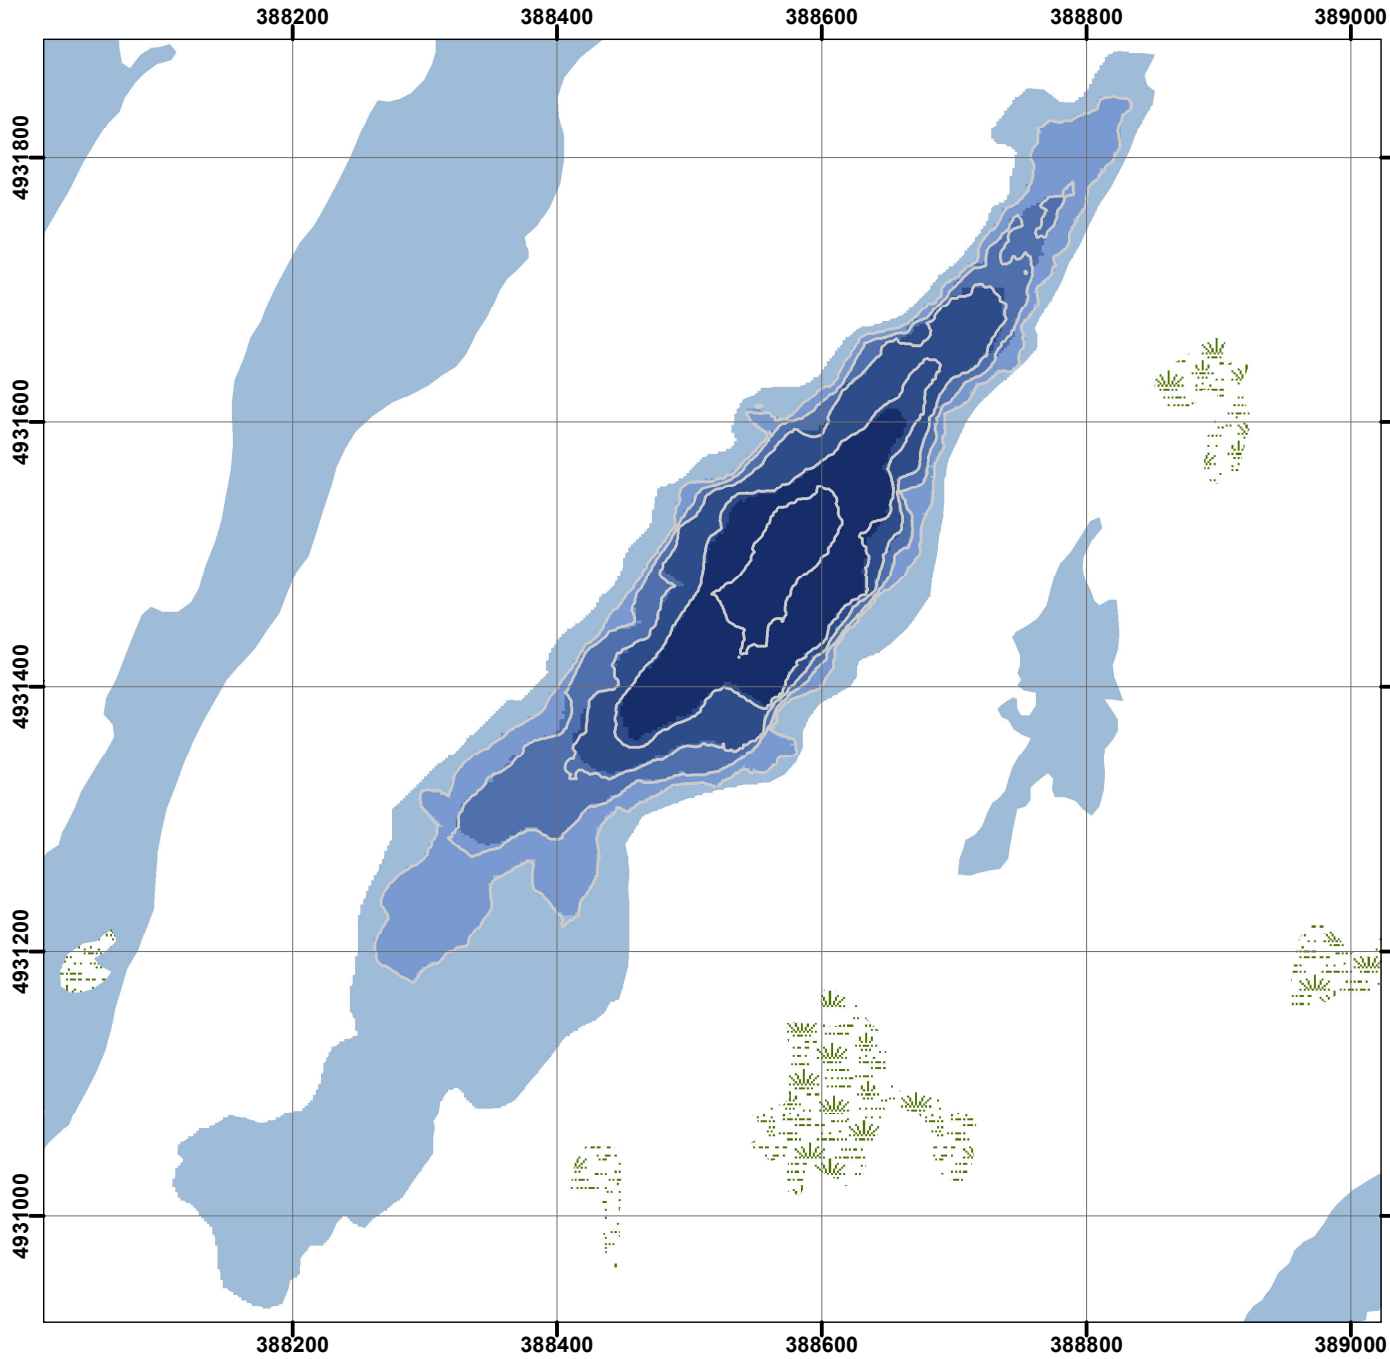

Long Lake

Queen's University Biological Station

Depth profile (5m intervals)

0 100 200 400 Meters

Ontario Base Map (OBM) digital basedata provided by Government of Ontario at 1:10,000 scale. © Her Majesty the Queen in Right of Canada. Reproduced with permission. Data compiled by Queen's University Biological Station at varying scales (current to 2012). Prepared by Kellie Heney