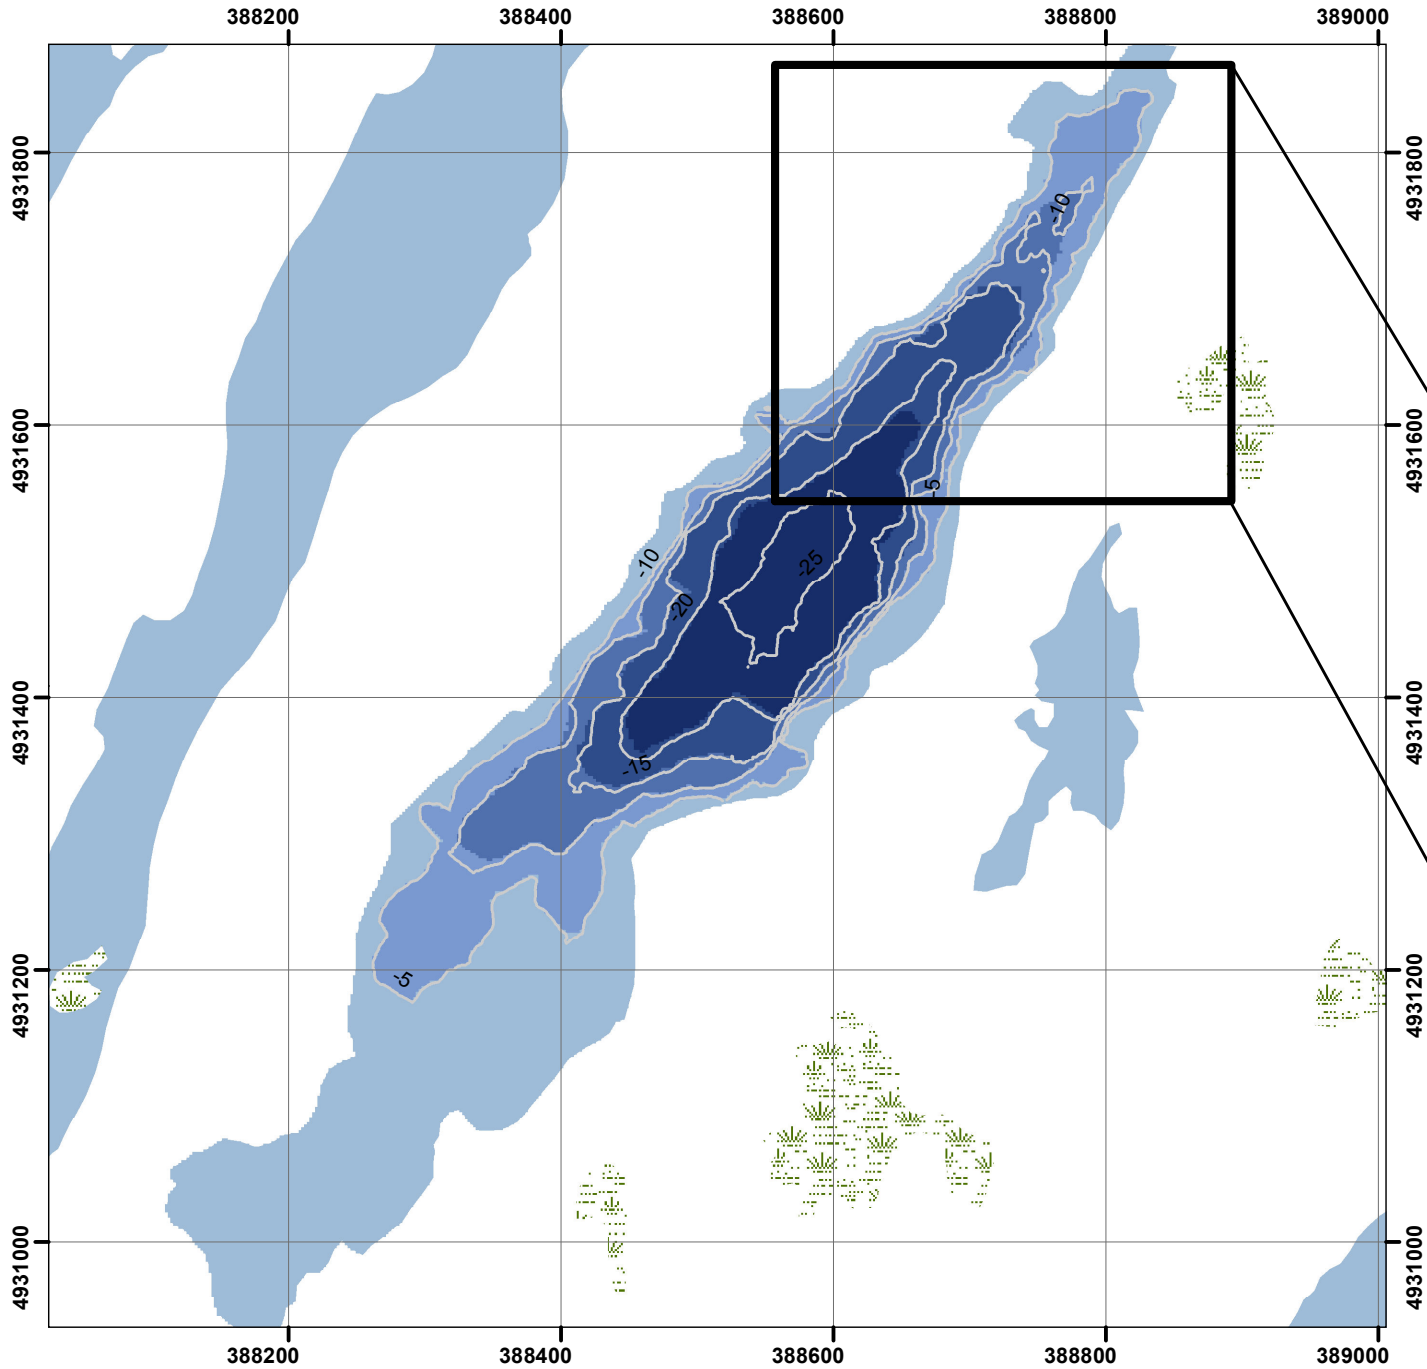

Long Lake

Queen's Univeristy Biological Station

Depth profile (5m intervals)