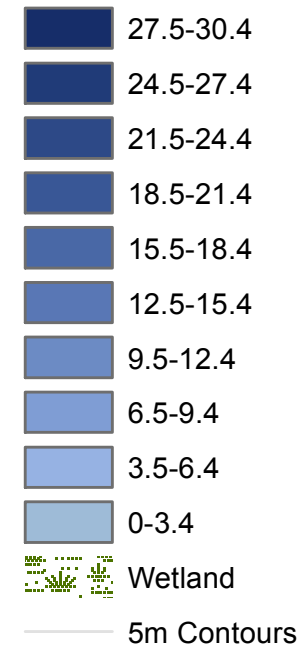

# Round Lake

Queen's University Biological Station

## Depth profile (3m intervals)

Ontario Base Map (OBM) digital basedata provided by Government of Ontario at 1:10,000 scale. © Her Majesty the Queen in Right of Canada. Reproduced with permission. Data compiled by Queen's University Biological Station at varying scales (current to 2012). Prepared by Kellie Heney