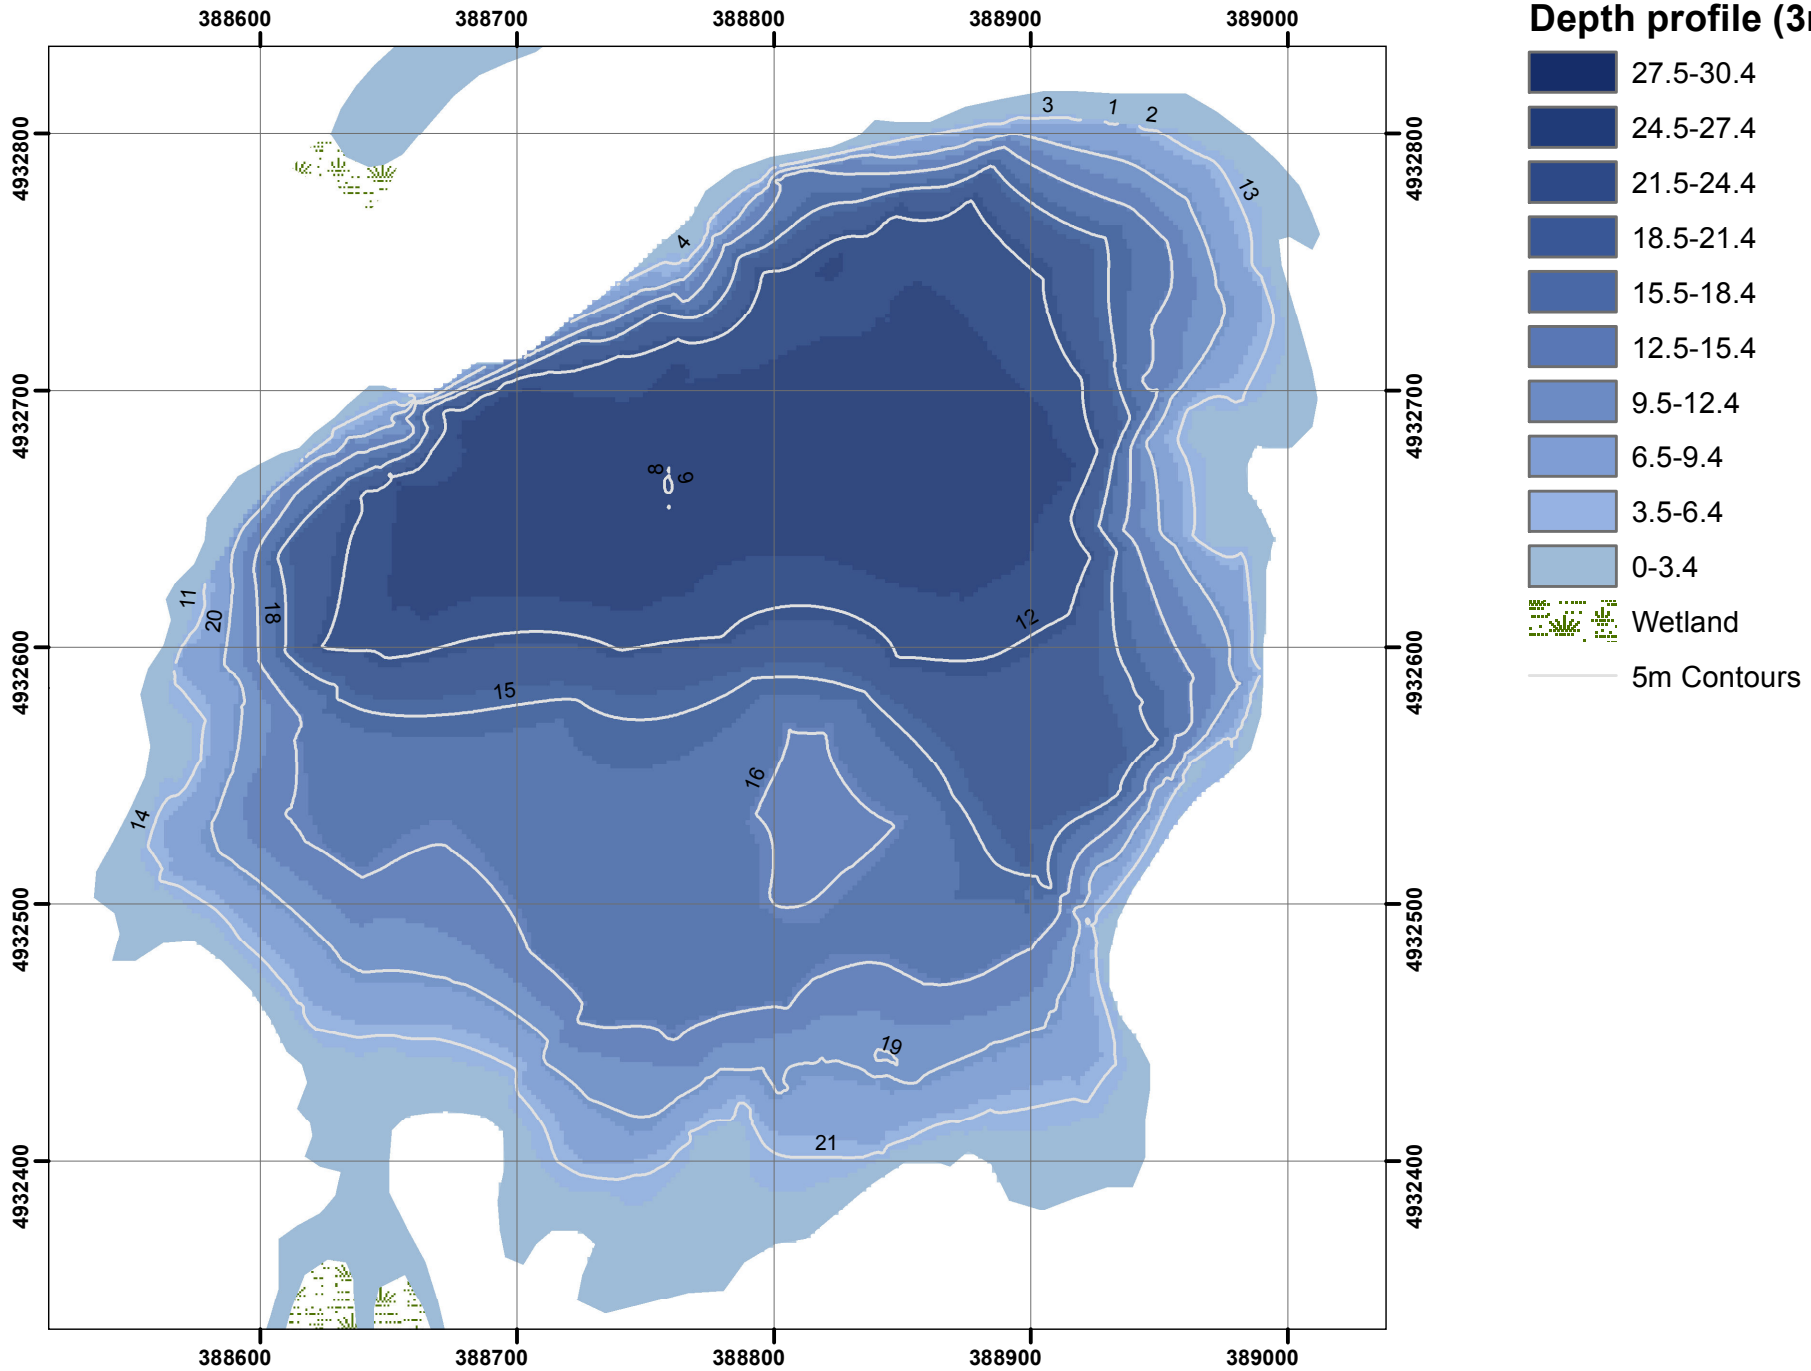

# Round Lake

Queen's University Biological Station

## Depth profile (3m intervals)

Ontario Base Map (OBM) digital basedata provided by Government of Ontario at 1:10,000 scale. © Her Majesty the Queen in Right of Canada. Reproduced with permission. Data compiled by Queen's University Biological Station at varying scales (current to 2012). Prepared by Kellie Heney