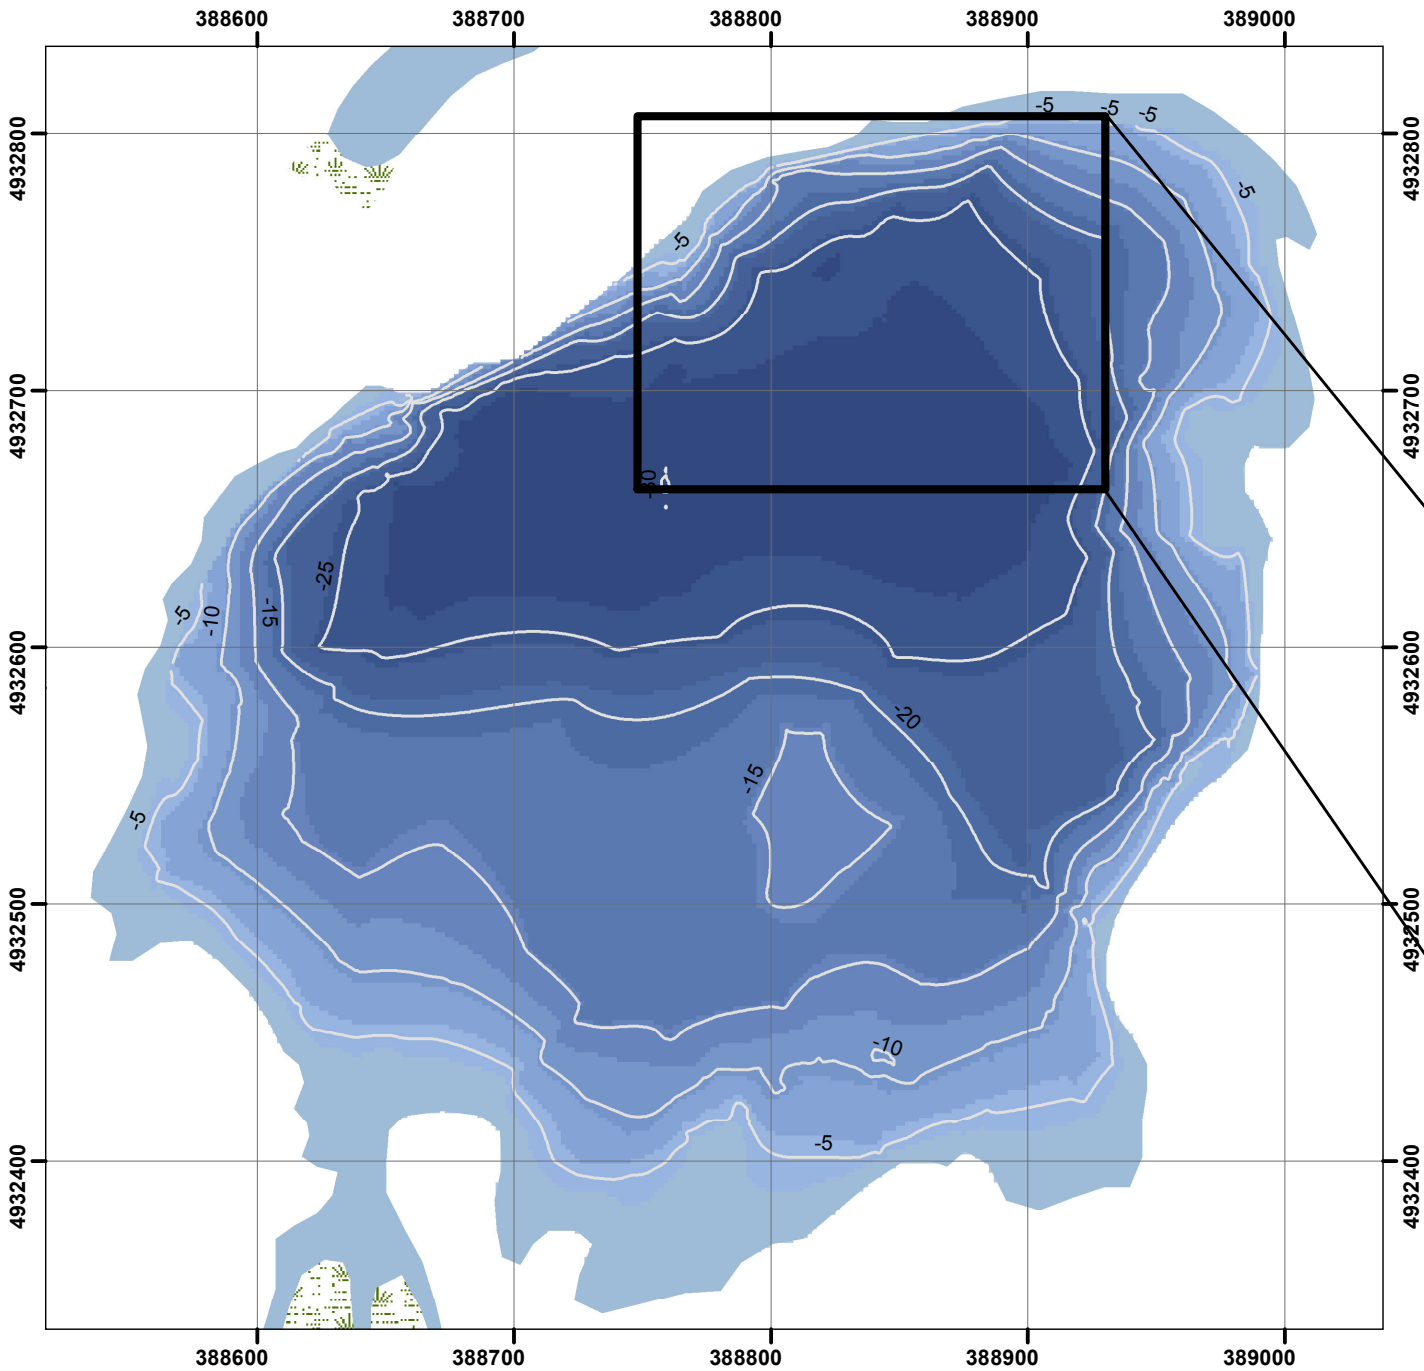

Round Lake

Queen's University Biological Station

Depth profile (3m intervals)