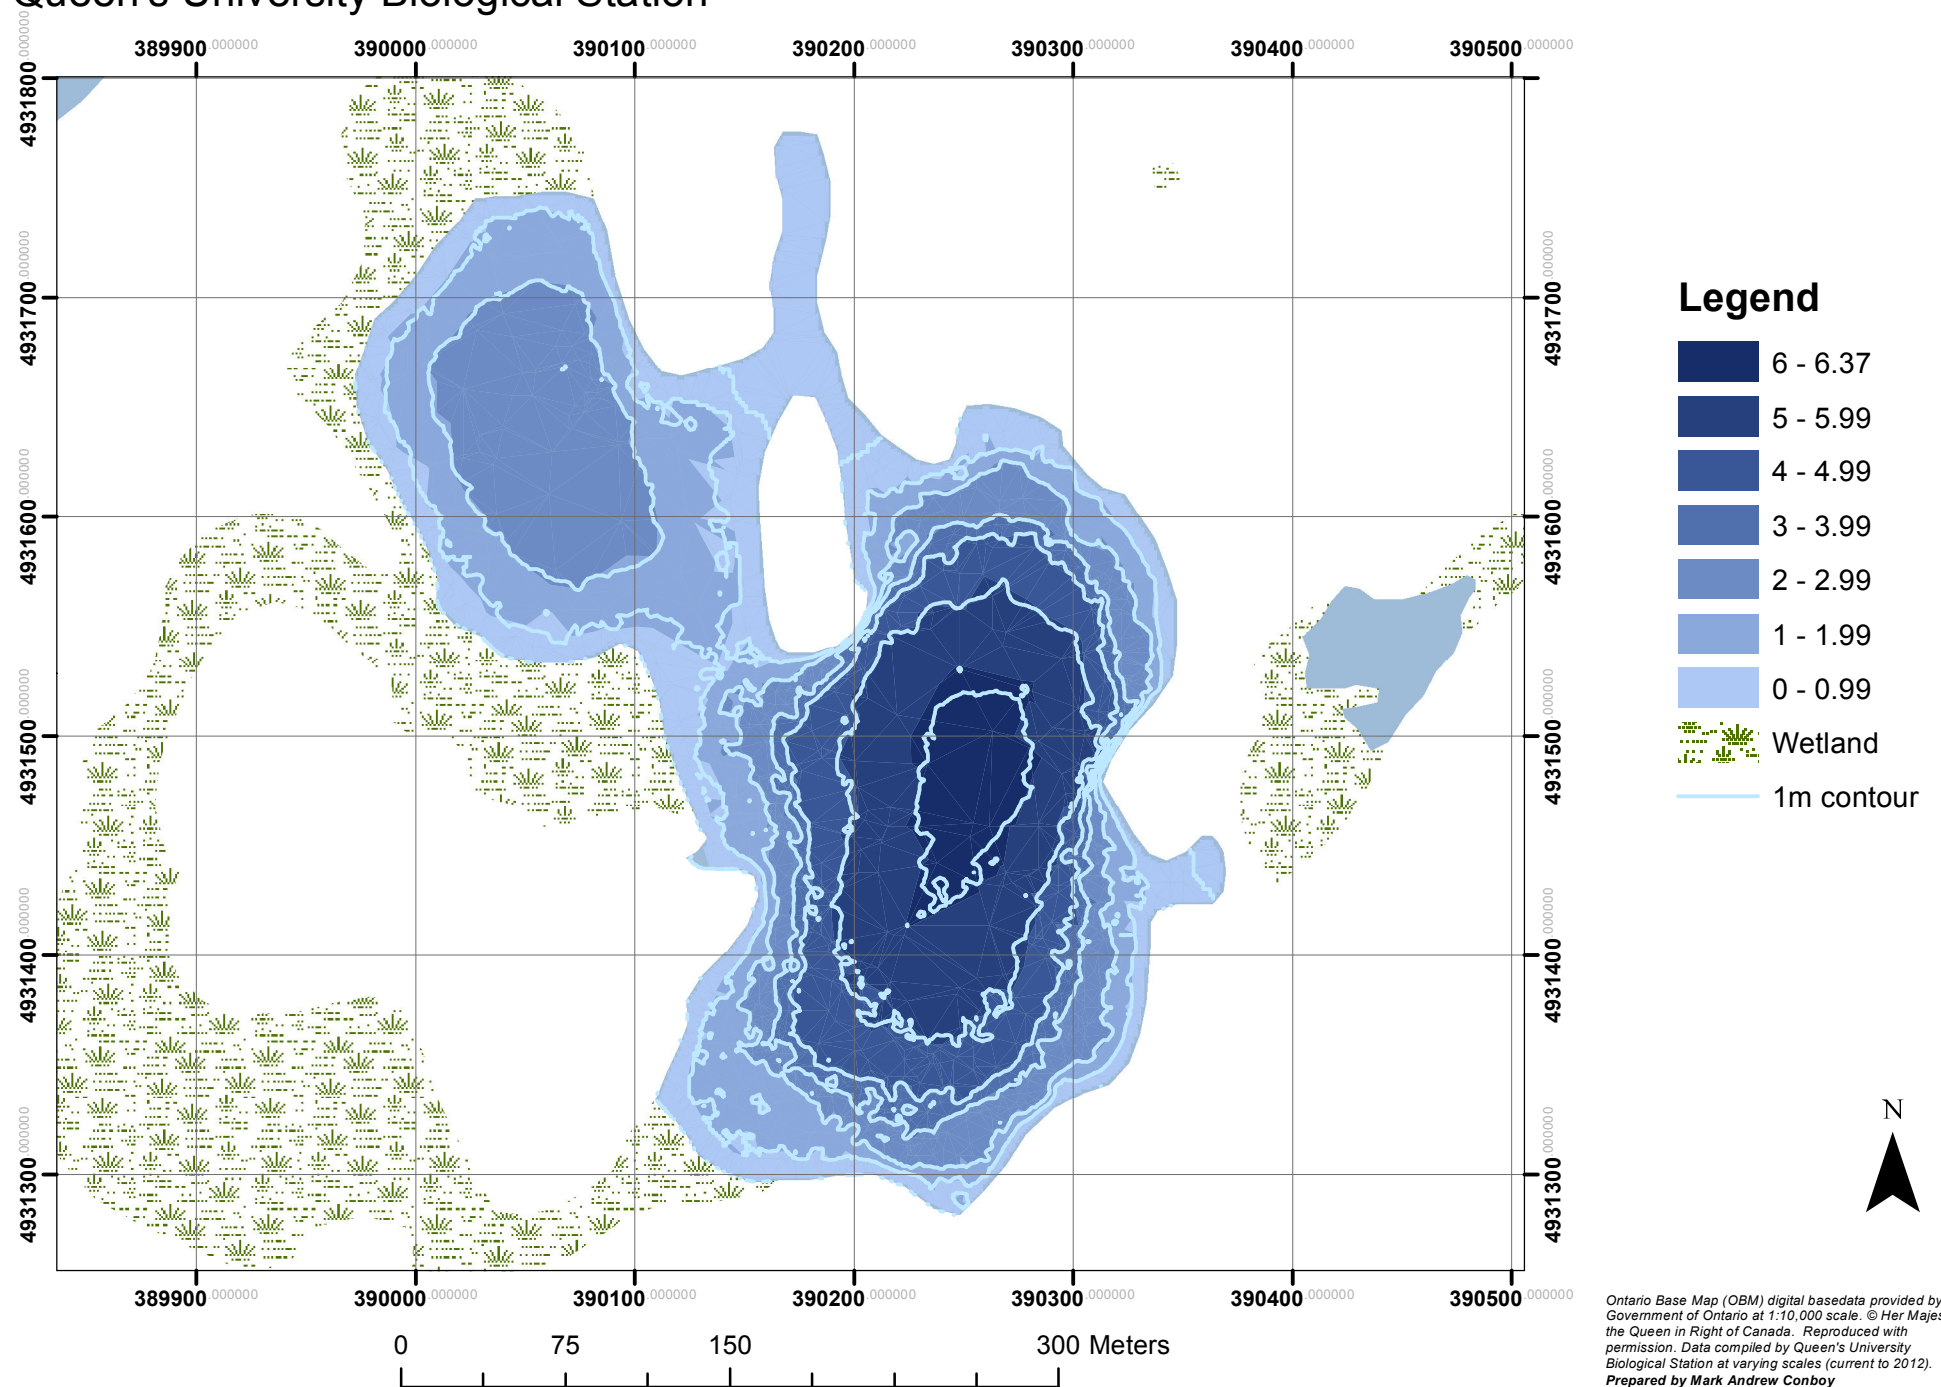

Warner Lake

Queen's University Biological Station

Ontario Base Map (OBM) digital basedata provided by Government of Ontario at 1:10,000 scale. © Her Majesty the Queen in Right of Canada. Reproduced with permission. Data compiled by Queen's University Biological Station at varying scales (current to 2012). Prepared by Mark Andrew Conboy