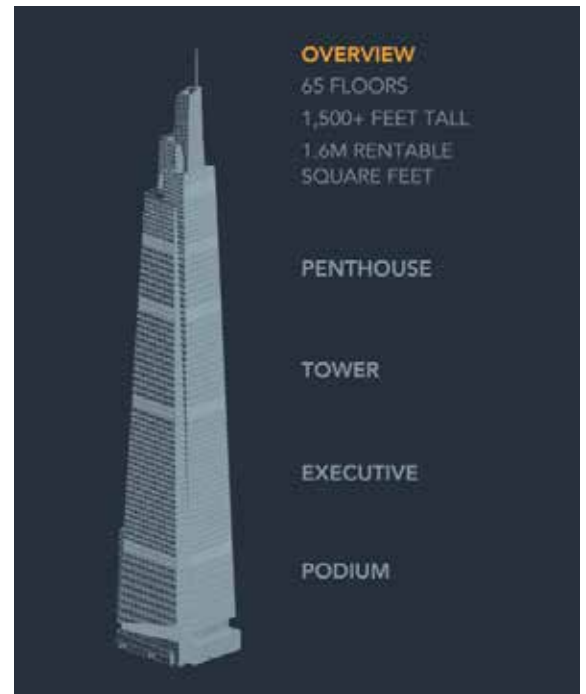

OPPORTUNITIES OVERLAY INFO

Avenir Book

Size – 18 pt
Leading – 24pt
Letter spacing – 0

Color:

Default – #8c9fa8

Active – #f4a830

OVERLAY NAVIGATION

Avenir Roman

Size – 18 pt
Leading – 46pt
Letter spacing – 150

Color:

Default – #ffffff

Stacking plan and default info from Opportunities

Overlay navigation text for mobile

ALIGNMENT OF CONTENT

SECTION HEADLINE/BODY TEXT