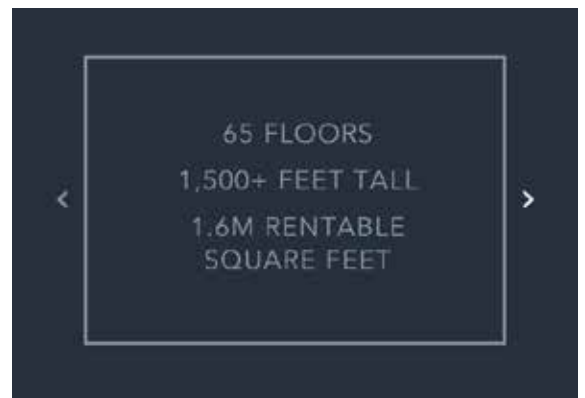

Default info from Opportunities section