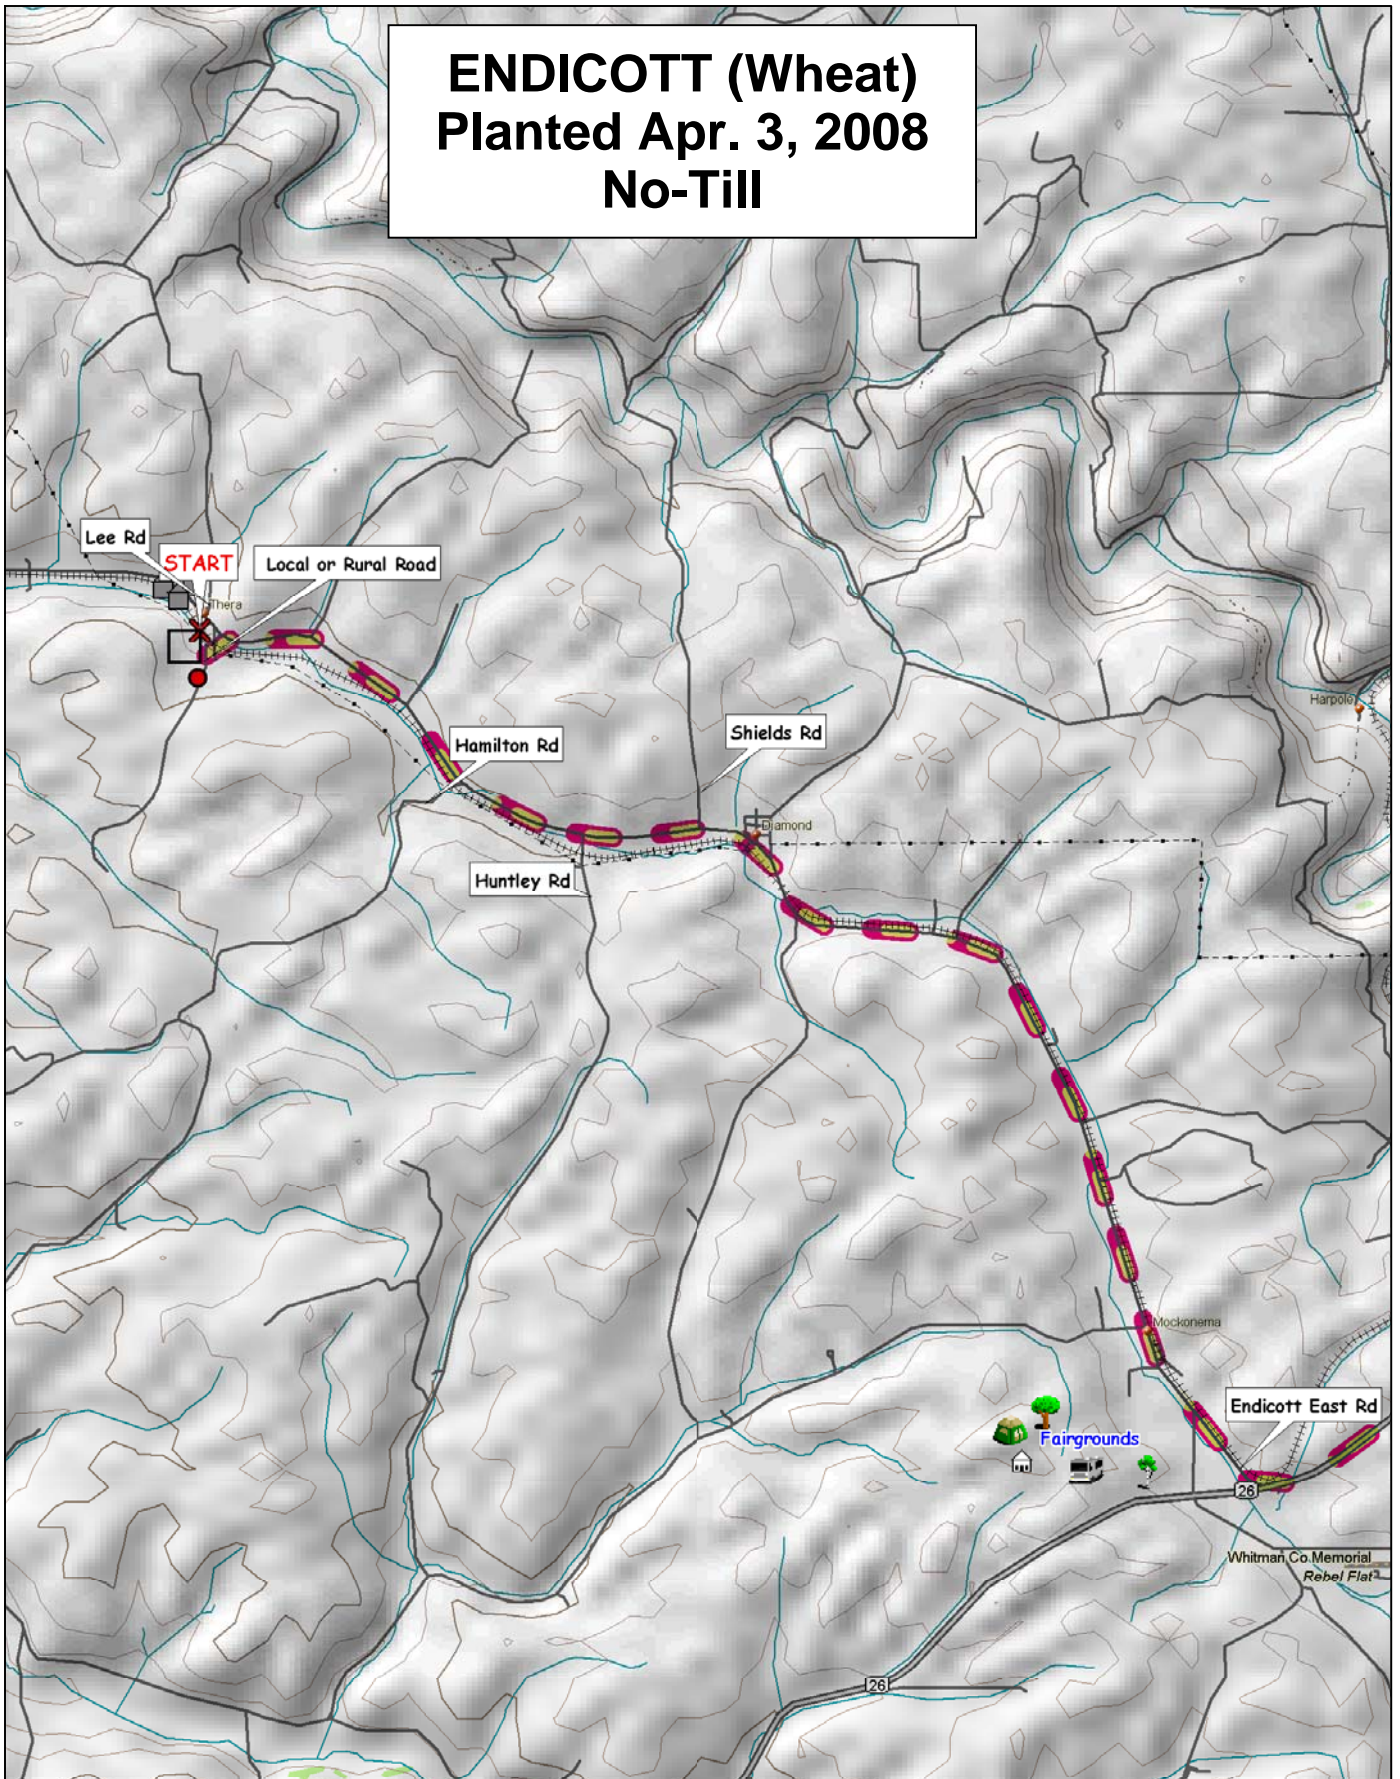

SOFT WHITE

HARD WHITE

HARD RED

SOFT WHITE
CLUB
HARD WHITE
HARD RED

RANDOMIZED PLOTS:
 3 REPLICATIONS

#	SOFT WHITE
1	ALPOWA
2	ZAK
3	LOUISE
4	WAKANZ
5	NICK
6	BZ604-026
7	WHIT
8	WA008039
9	WA008041
10	WA008046
11	WA008042
12	WA008090
13	WA008089
14	WA008058
15	WA008059
16	ALTURAS
17	UI CATALDO
18	EDEN
19	WA008049
20	WA008047
21	WA008082

#	HARD WHITE
1	MACON
2	OTIS
3	WA008037
4	WA008078
5	WA008079
6	WA008080

#	HARD WHITE
7	WA008081
8	LOLO
9	BLANCA GRANDE
10	RSI10348W
11	07M SP1
12	CLEAR WHITE

ENDICOTT (Wheat) Planted Apr. 3, 2008 No-Till