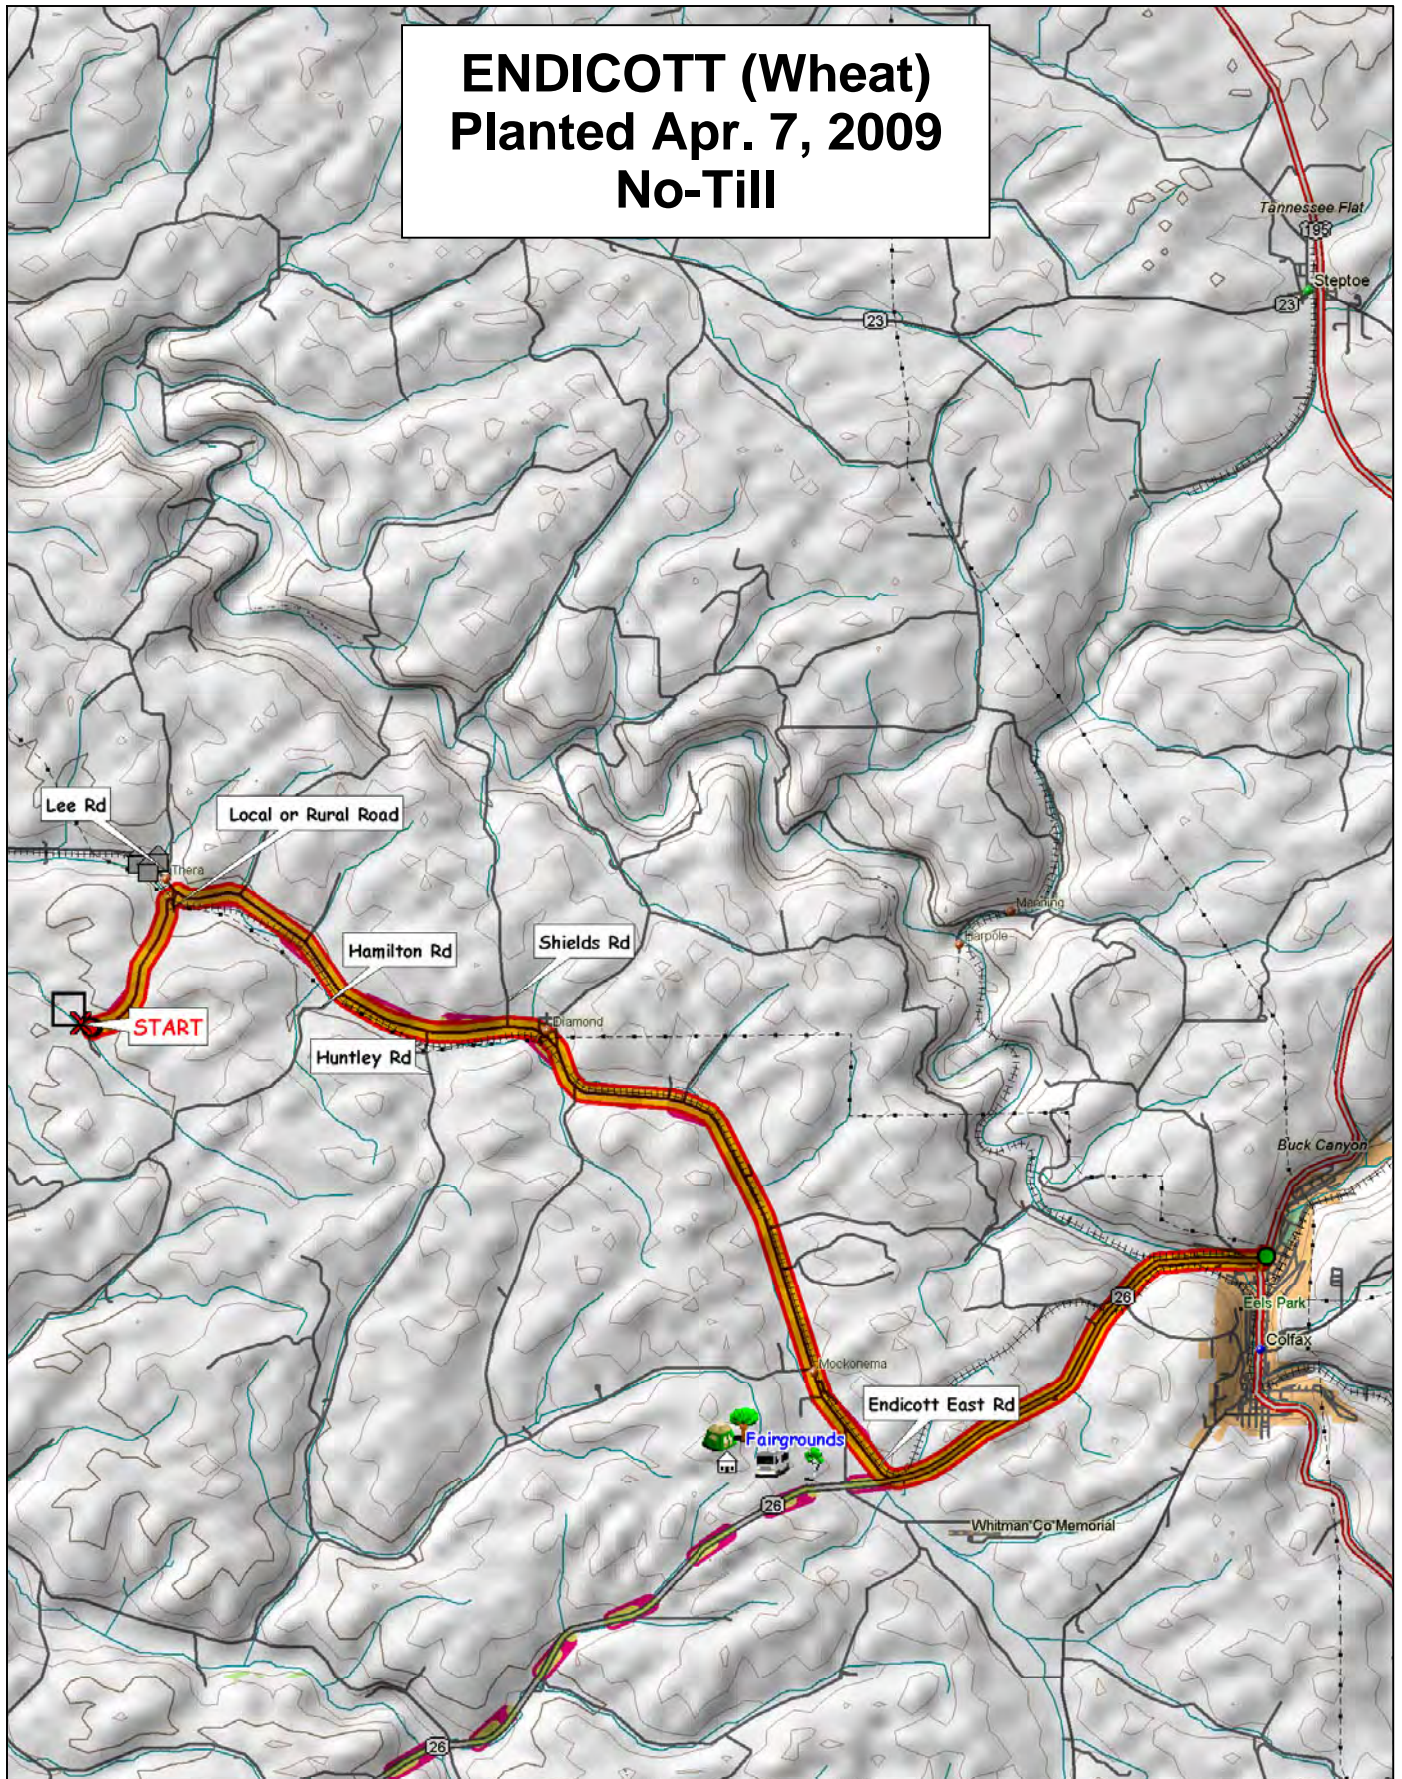

ENDICOTT (Wheat) Planted Apr. 7, 2009 No-Till

© 2001 DeLorme. Topo USA® 3.0

Zoom Level: 11-0 Datum: WGS84

Scale 1 : 100 000

1" = 1.58 mi