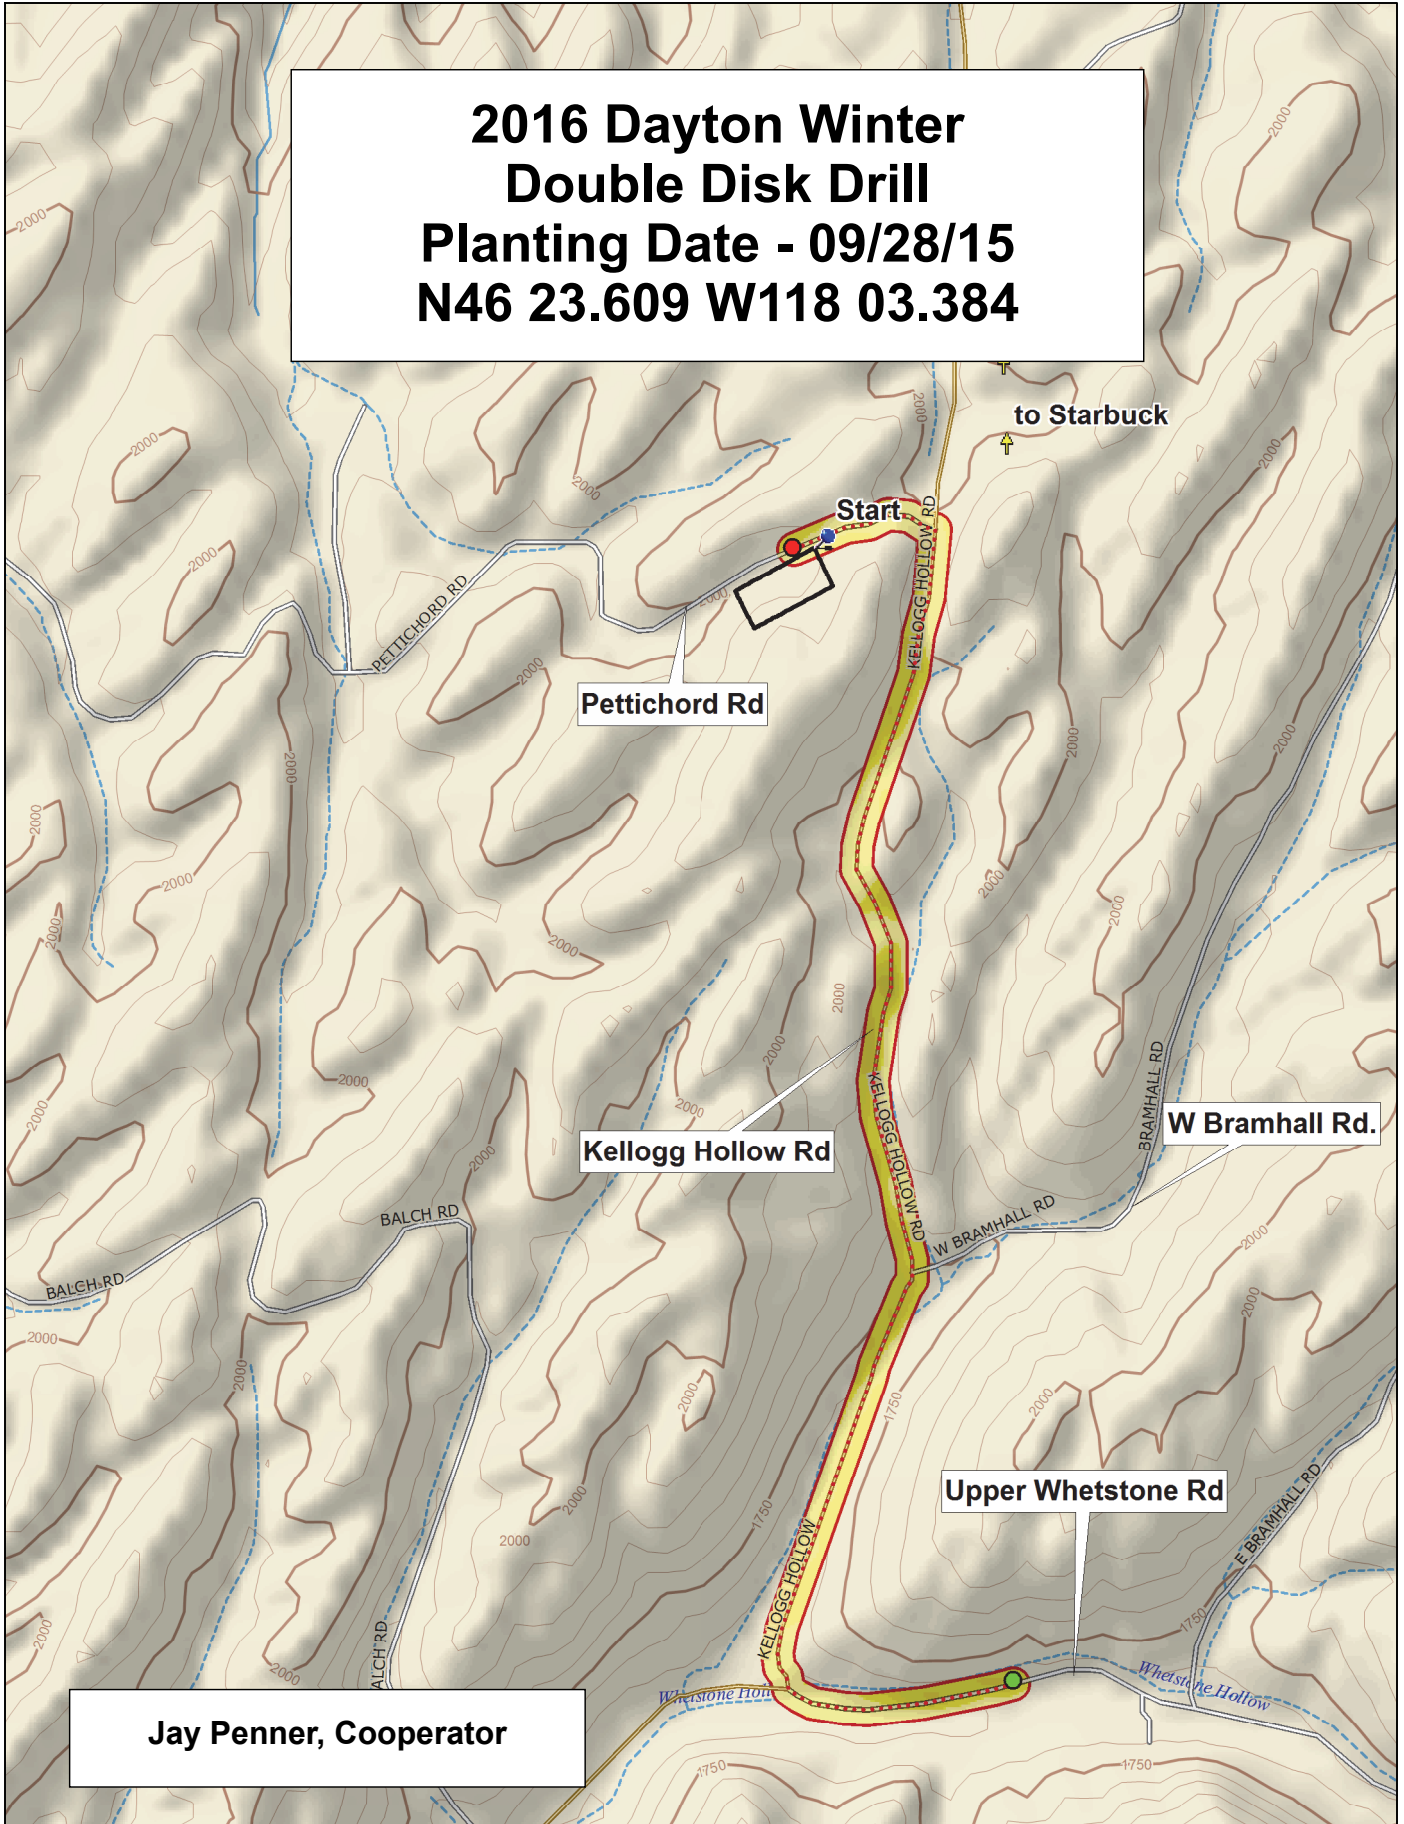

**2016 Dayton Winter  
Double Disk Drill  
Planting Date - 09/28/15  
N46 23.609 W118 03.384**

**Jay Penner, Cooperator**