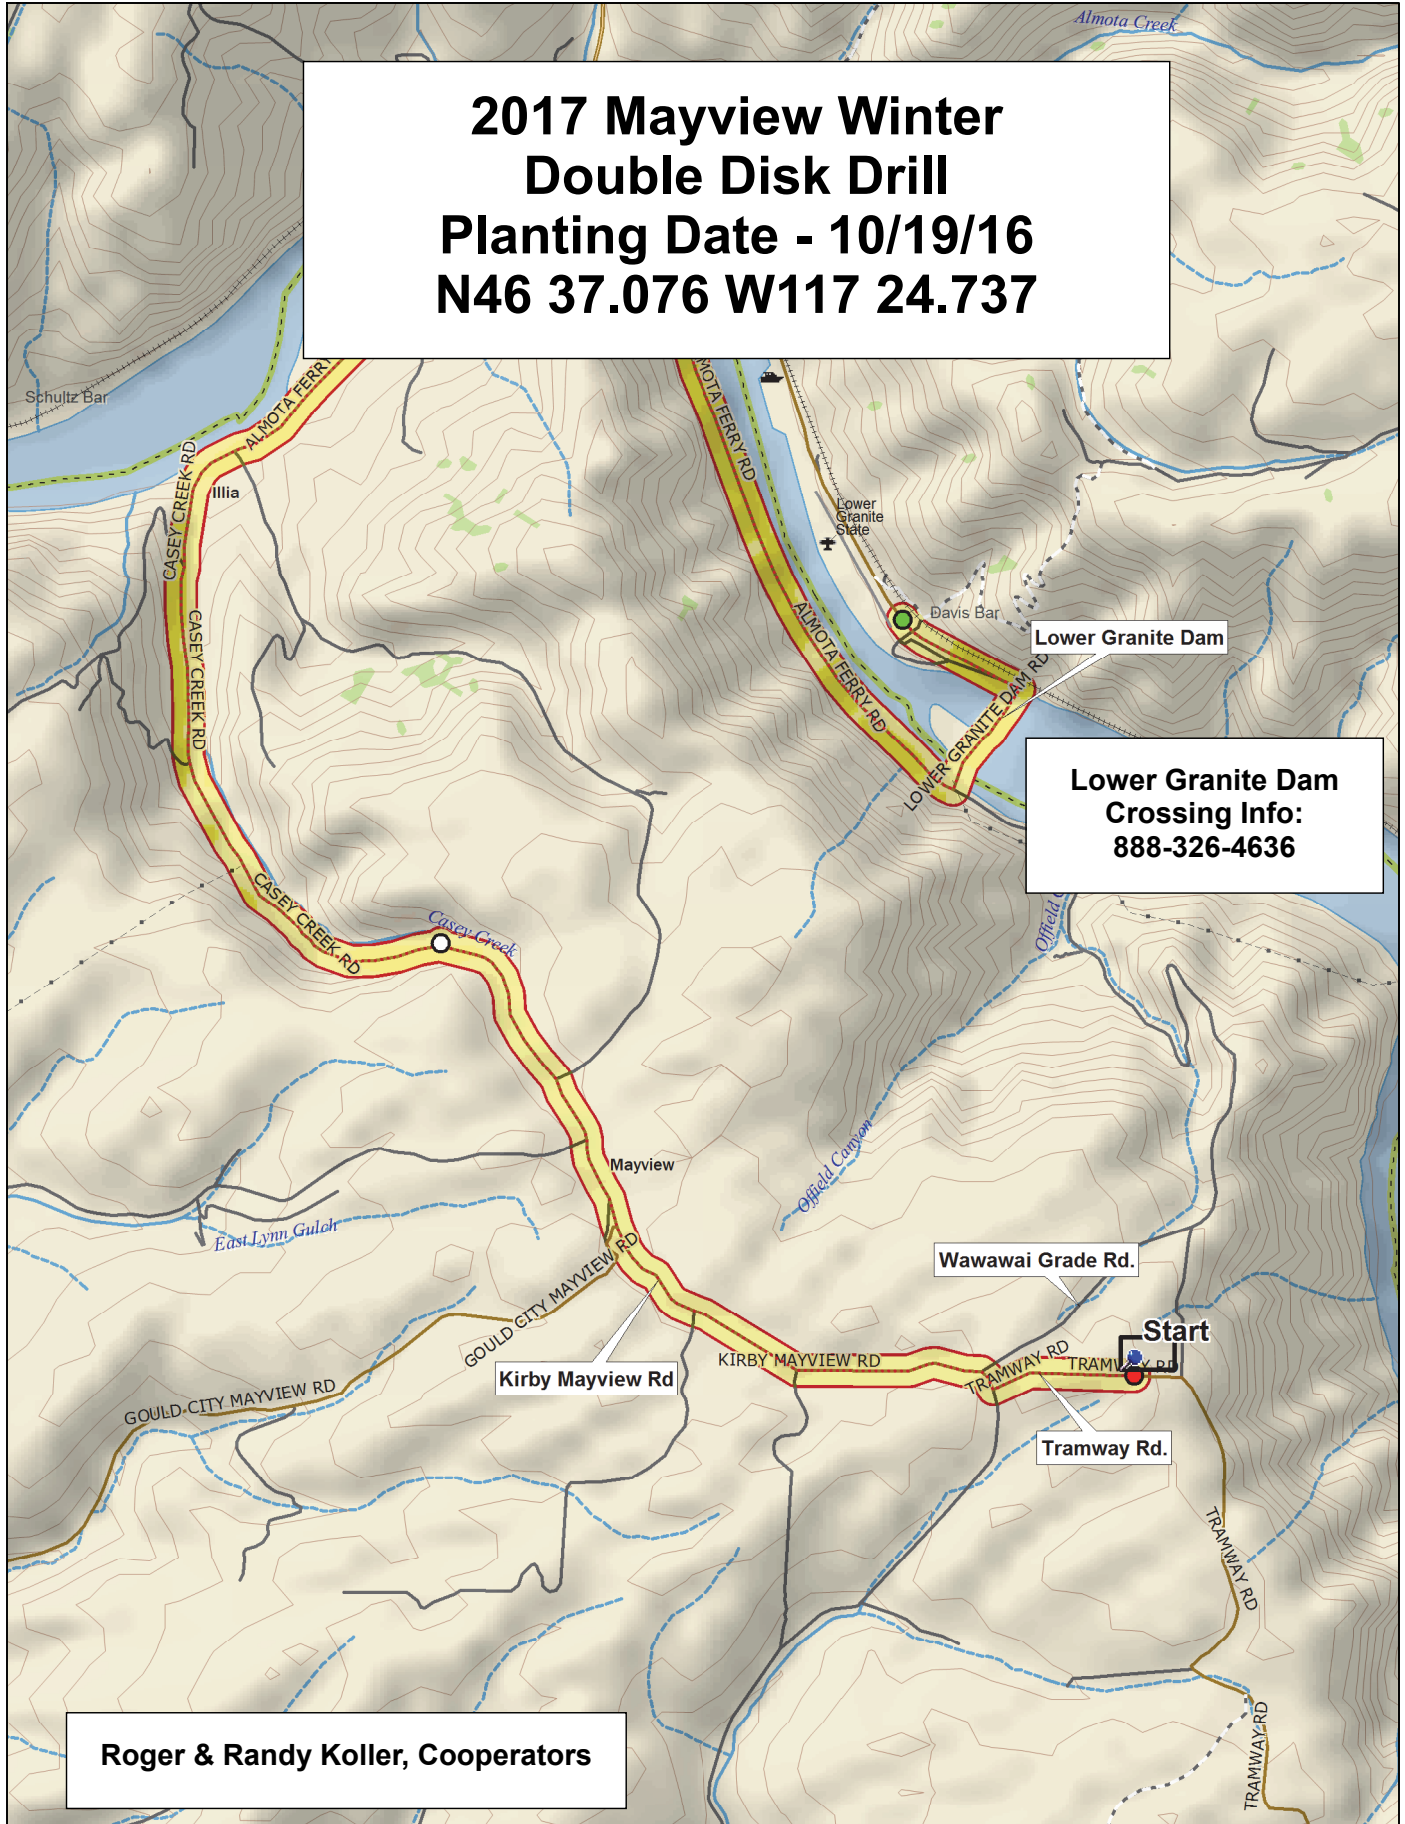

**2017 Mayview Winter
Double Disk Drill
Planting Date - 10/19/16
N46 37.076 W117 24.737**

**Lower Granite Dam
Crossing Info:
888-326-4636**

Roger & Randy Koller, Cooperators

Data use subject to license.

© DeLorme. Topo North America™ 9.

www.delorme.com

2017 Soft White Winter Wheat Trial, Mayview

Border	9	UI Castle CL+	Mary	IDN 06-03303B	YS-206	XA1101 CL+	WB1604	SY 09PN062#18	ORI2150031 CL+	WA 8187	Norwest Tandem	ARS20040150-2C	LWW14-71195	WB 456	SY Ovation	Legion	WA 8245	UI-WSU Huffman	SY 46#16
	8	OR2101043	LCS Artdeco	ARSDH08028-44C	ORCF-102	IDN 07-28017B	Rosalyn	XA1401 CL+	IDN 09-15702A	UI Palouse CL+	Brundage 96	UI Sparrow	Puma	KWS 145	LWW14-72916	KXB-01	WA 8232	Xerpha	SY 107
	7	ARS-Selbu	LCS Drive	Jasper	ARS-Crescent	UI Magic CL+	WB1783	Cara	WA 8274 CL+	OR2121086	WB1529	WB-528	SY Assure	Norwest Duet	Bobtail	Madsen	WA 8234	WB1376CLP	LWW14-73163
	6	Mary	ARS-Crescent	YS-206	SY 46#16	UI Sparrow	KWS 145	OR2121086	WA 8187	LCS Drive	Legion	ARS-Selbu	Norwest Duet	WB 456	KXB-01	IDN 07-28017B	Rosalyn	Jasper	Madsen
	5	ORCF-102	SY Ovation	UI-WSU Huffman	IDN 09-15702A	SY Assure	UI Magic CL+	Norwest Tandem	UI Palouse CL+	WB1783	ORI2150031 CL+	WA 8274 CL+	Bobtail	ARS20040150-2C	WA 8234	WB-528	LWW14-71195	WB1529	OR2101043
	4	SY 107	IDN 06-03303B	Brundage 96	WB1376CLP	LCS Artdeco	Cara	LWW14-72916	WA 8245	Xerpha	XA1101 CL+	XA1401 CL+	UI Castle CL+	WB1604	WA 8232	Puma	LWW14-73163	SY 09PN062#18	ARSDH08028-44C
	3	SY 46#16	Brundage 96	WB1604	UI Palouse CL+	ARS20040150-2C	OR2101043	UI Sparrow	SY Ovation	WA 8245	IDN 07-28017B	Xerpha	KWS 145	SY 107	UI Castle CL+	ARS-Crescent	Bobtail	OR2121086	LCS Artdeco
	2	Madsen	ORCF-102	KXB-01	ORI2150031 CL+	LCS Drive	LWW14-73163	UI Magic CL+	WA 8234	WB1529	WB 456	ARS-Selbu	UI-WSU Huffman	XA1101 CL+	IDN 09-15702A	Norwest Tandem	ARSDH08028-44C	LWW14-71195	Cara
	1	XA1401 CL+	Puma	YS-206	WA 8187	Jasper	Legion	WB-528	WB1376CLP	SY 09PN062#18	WA 8232	LWW14-72916	IDN 06-03303B	WB1783	Mary	SY Assure	Rosalyn	WA 8274 CL+	Norwest Duet
	1	2	3	4	5	6	7	8	9	10	11	12	13	14	15	16	17	18	

Entry	Name
1	KWS 145
2	LWW14-73163
3	Norwest Duet (LOR-092)
4	Mary
5	Norwest Tandem (LOR-334)
6	OR2121086
7	ORCF-102
8	ORI2150031 CL+
9	Legion
10	SY 107
11	IDN 06-03303B
12	IDN 07-28017B
13	IDN 09-15702A
14	UI Castle CL+
15	UI Magic CL+
16	UI Sparrow (IDO1108DH)
17	ARS-Crescent
18	WB1376CLP

Entry	Name
19	WB1529
20	WB1604
21	XA1101 CL+
22	XA1401 CL+
23	WB1783
24	Jasper
25	KXB-01
26	Puma
27	Xerpha
28	LCS Artdeco
29	LCS Drive (LWW12-7105)
30	LWW14-71195
31	LWW14-72916
32	Bobtail
33	OR2101043
34	Rosalyn
35	SY 09PN062#18
36	Brundage 96

Entry	Name
37	SY 46#16
38	WA 8274 CL+
39	SY Assure
40	SY Ovation
41	UI Palouse CL+
42	UI-WSU Huffman
43	ARS20040150-2C
44	ARSDH08028-44C
45	ARS-Selbu
46	Cara
47	Madsen
48	WB 456
49	WB-528
50	WA 8187
51	YS-206
52	WA 8245
53	WA 8232
54	WA 8234

3 Replications, Alpha-Lattice Design

<http://variety.wsu.edu>

	Common
	Club

Planting Date
19-Oct

2017 SW Winter	
B	B
1	18