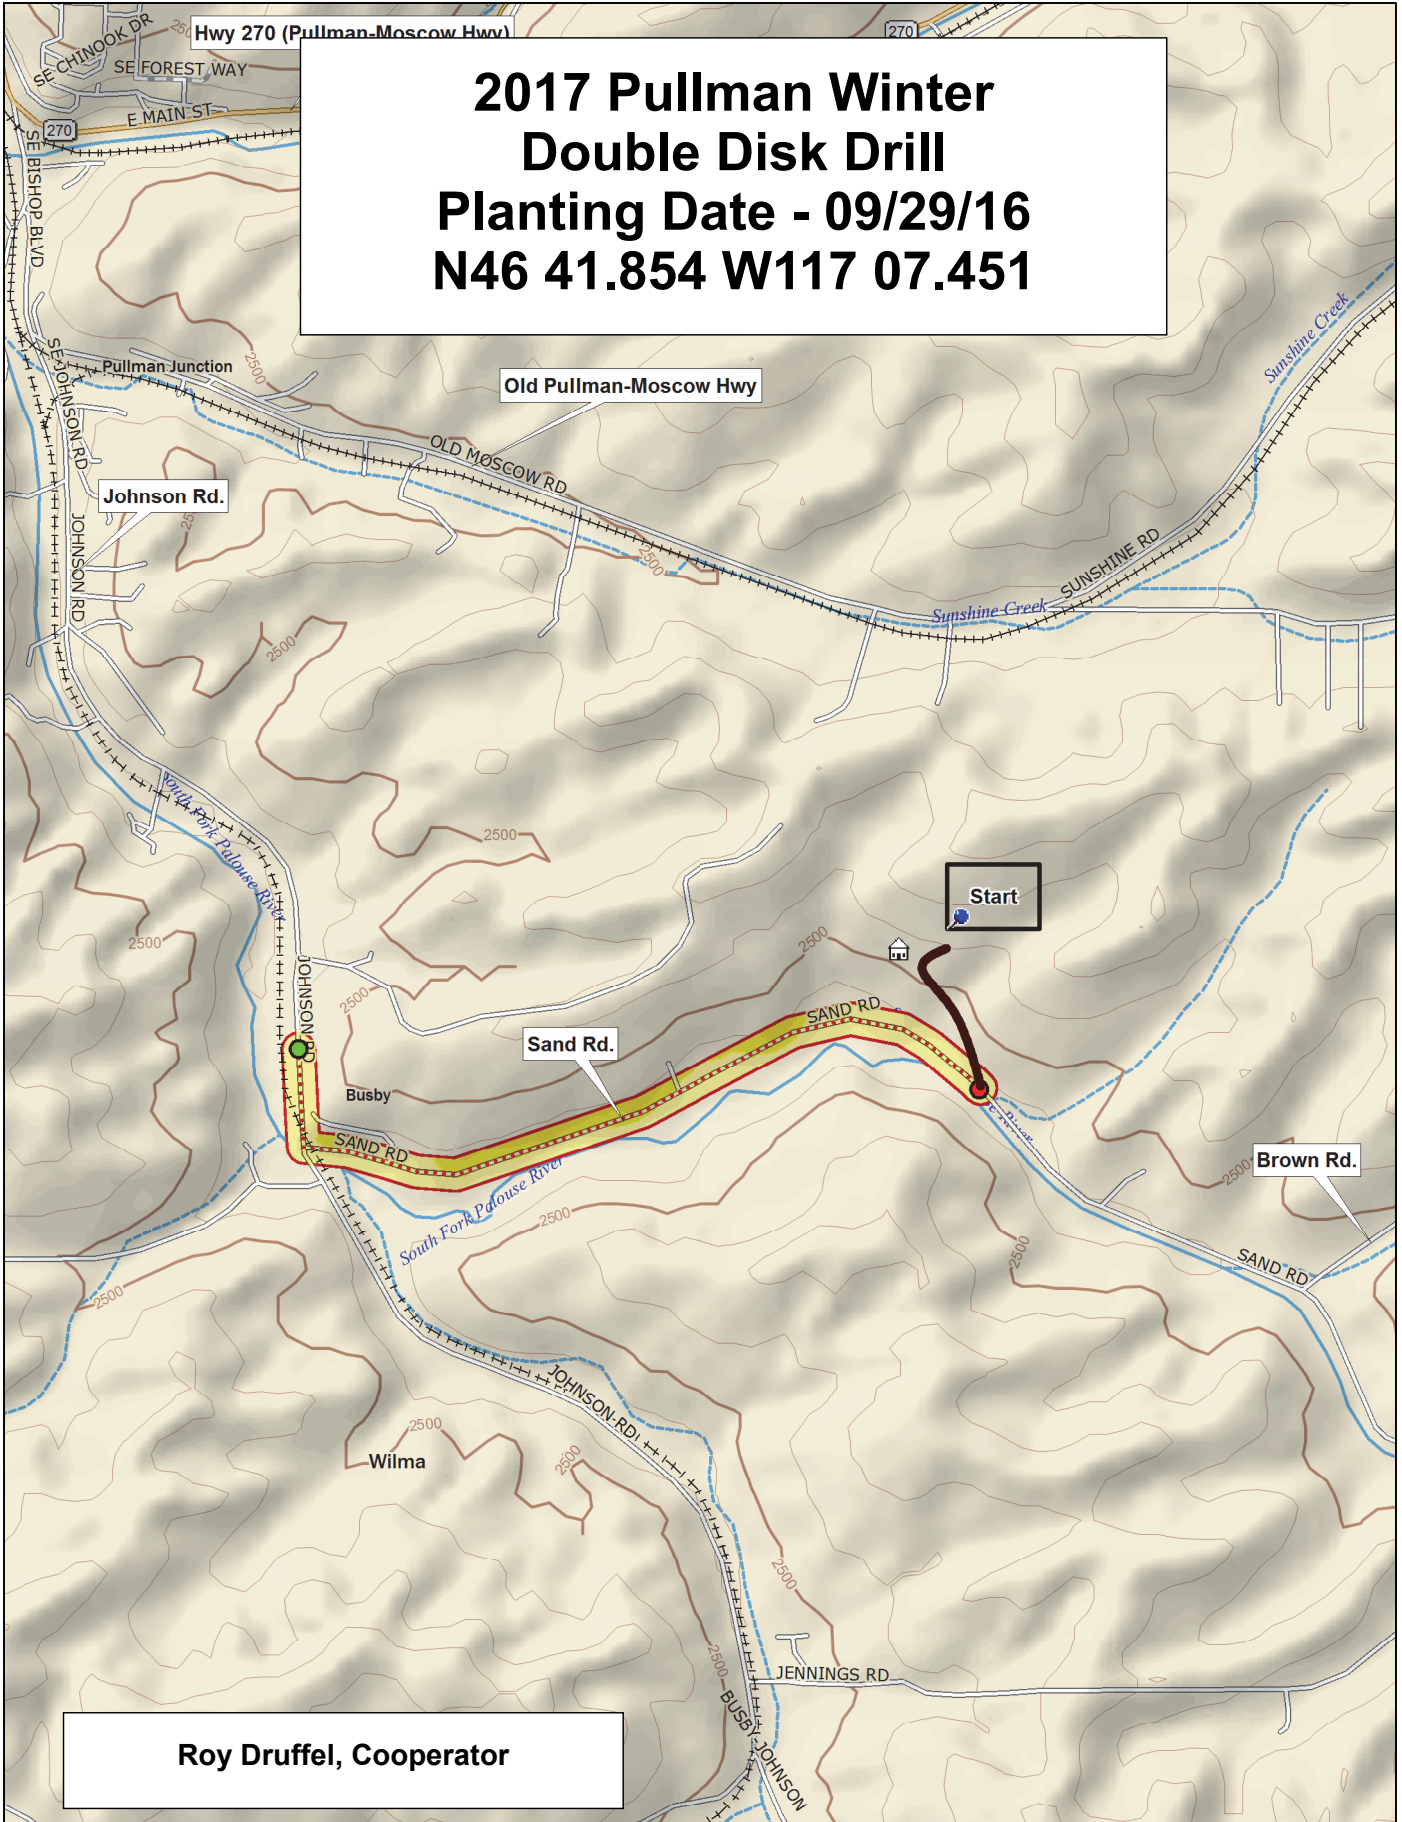

**2017 Pullman Winter
Double Disk Drill
Planting Date - 09/29/16
N46 41.854 W117 07.451**

Roy Druffel, Cooperator

Data use subject to license.

© DeLorme. Topo North America™ 9.

www.delorme.com

2017 Soft White Winter Wheat Trial, Pullman