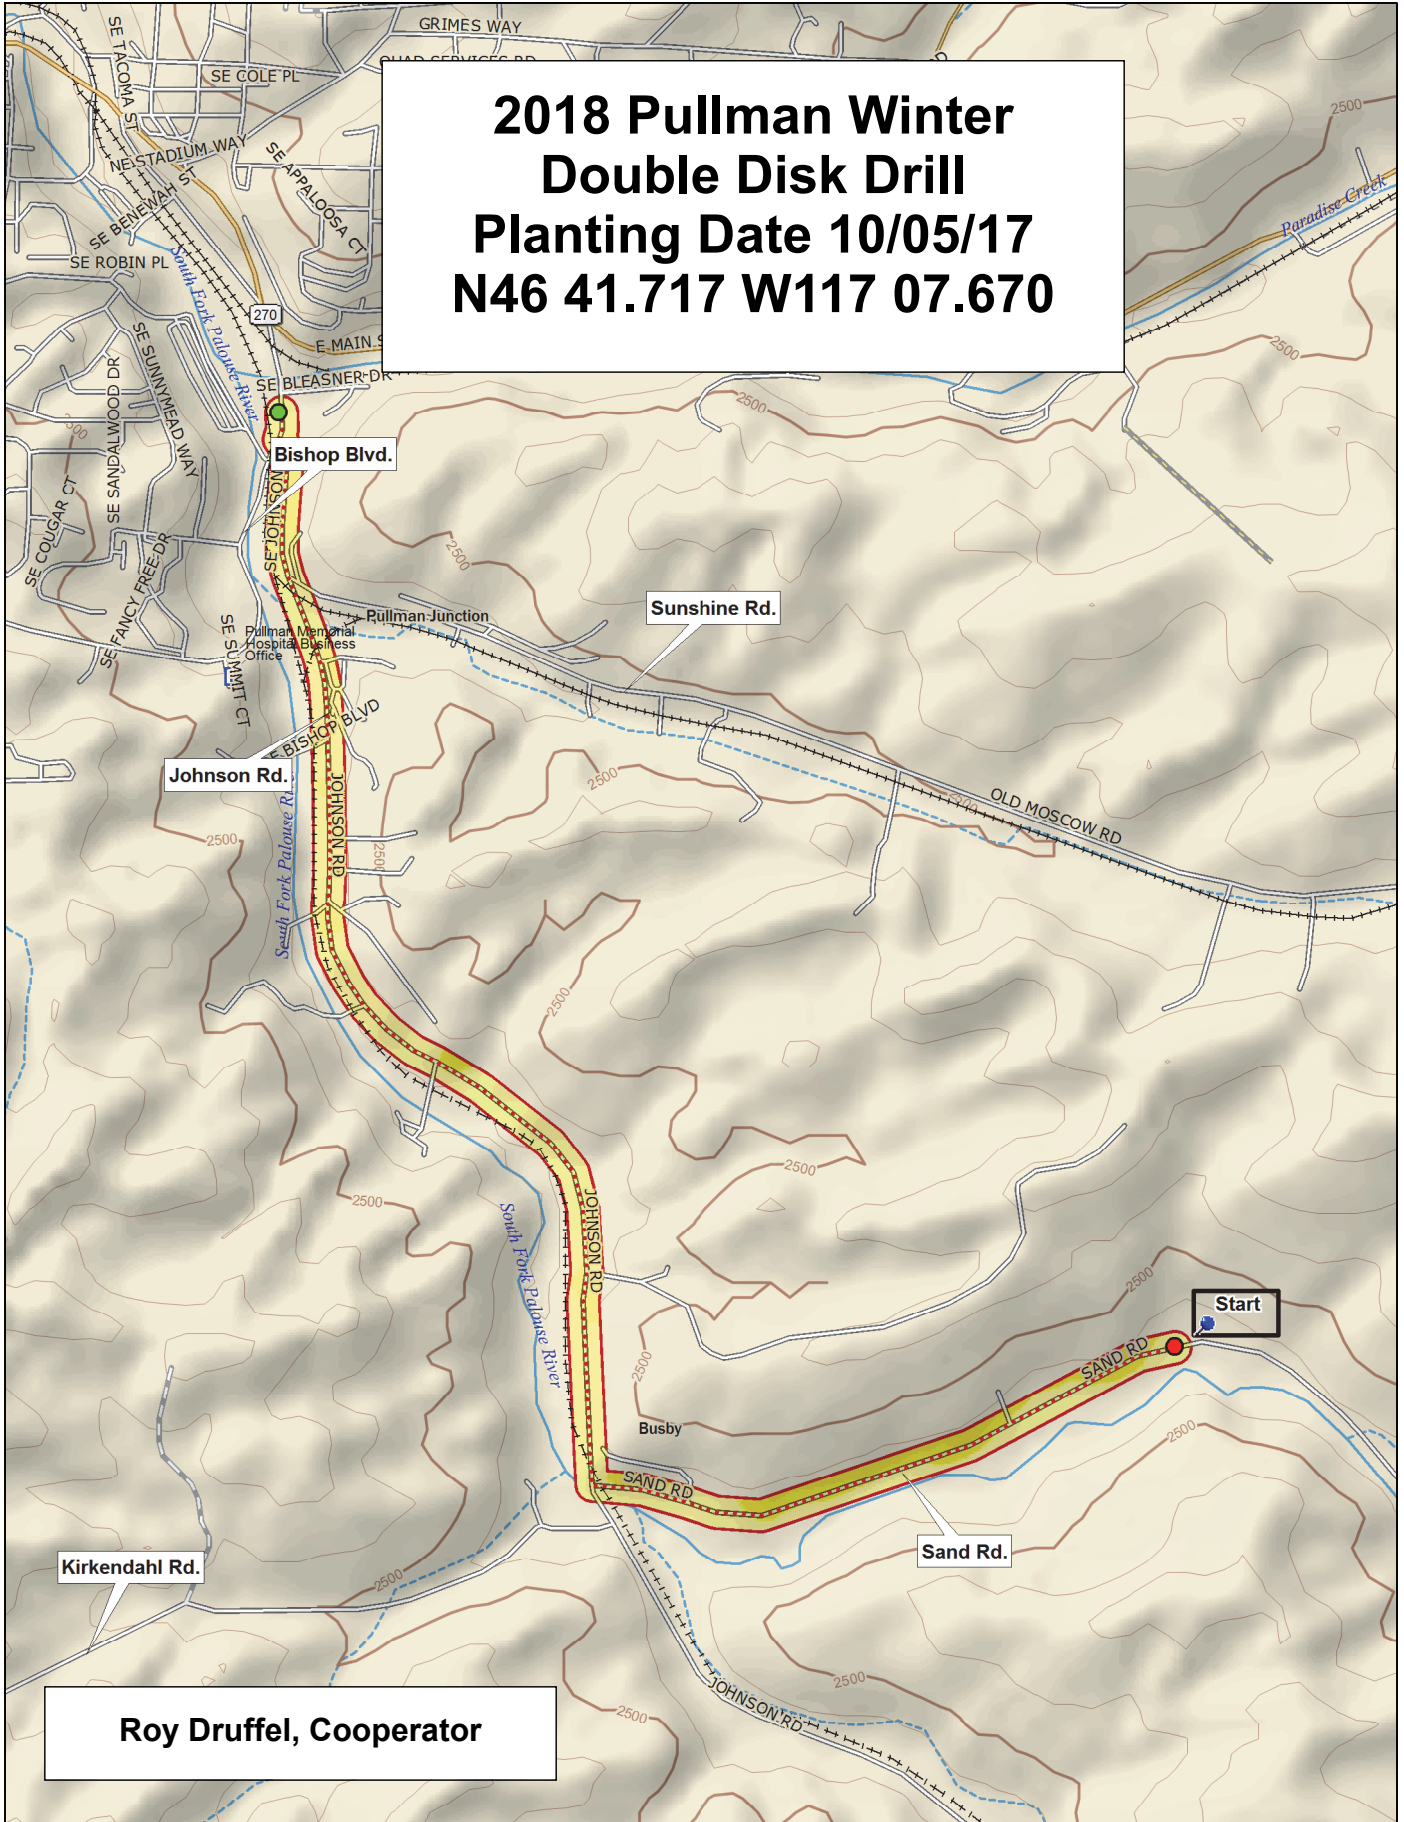

**2018 Pullman Winter
Double Disk Drill
Planting Date 10/05/17
N46 41.717 W117 07.670**

Kirkendahl Rd.

Roy Druffel, Cooperator

Data use subject to license.

© DeLorme. Topo North America™ 9.

www.delorme.com

Entry	Name
1	Dyna-Gro Impact
2	LWW14-72916
3	LCS Hulk (LWW14-73163)
4	LWW15-71945
5	Norwest Duet (LOR-092)
6	Norwest Tandem (LOR-334)
7	OR2121086
8	ORCF-102
9	ORI2150031 CL+
10	09PN008#72
11	SY Banks (SY 09PN005#25)
12	M-Press
13	IDO1708
14	UI Castle CL+
15	UI Magic CL+
16	UI Sparrow (IDO1108DH)
17	UIL 07-28017B
18	ARS20060123-31C