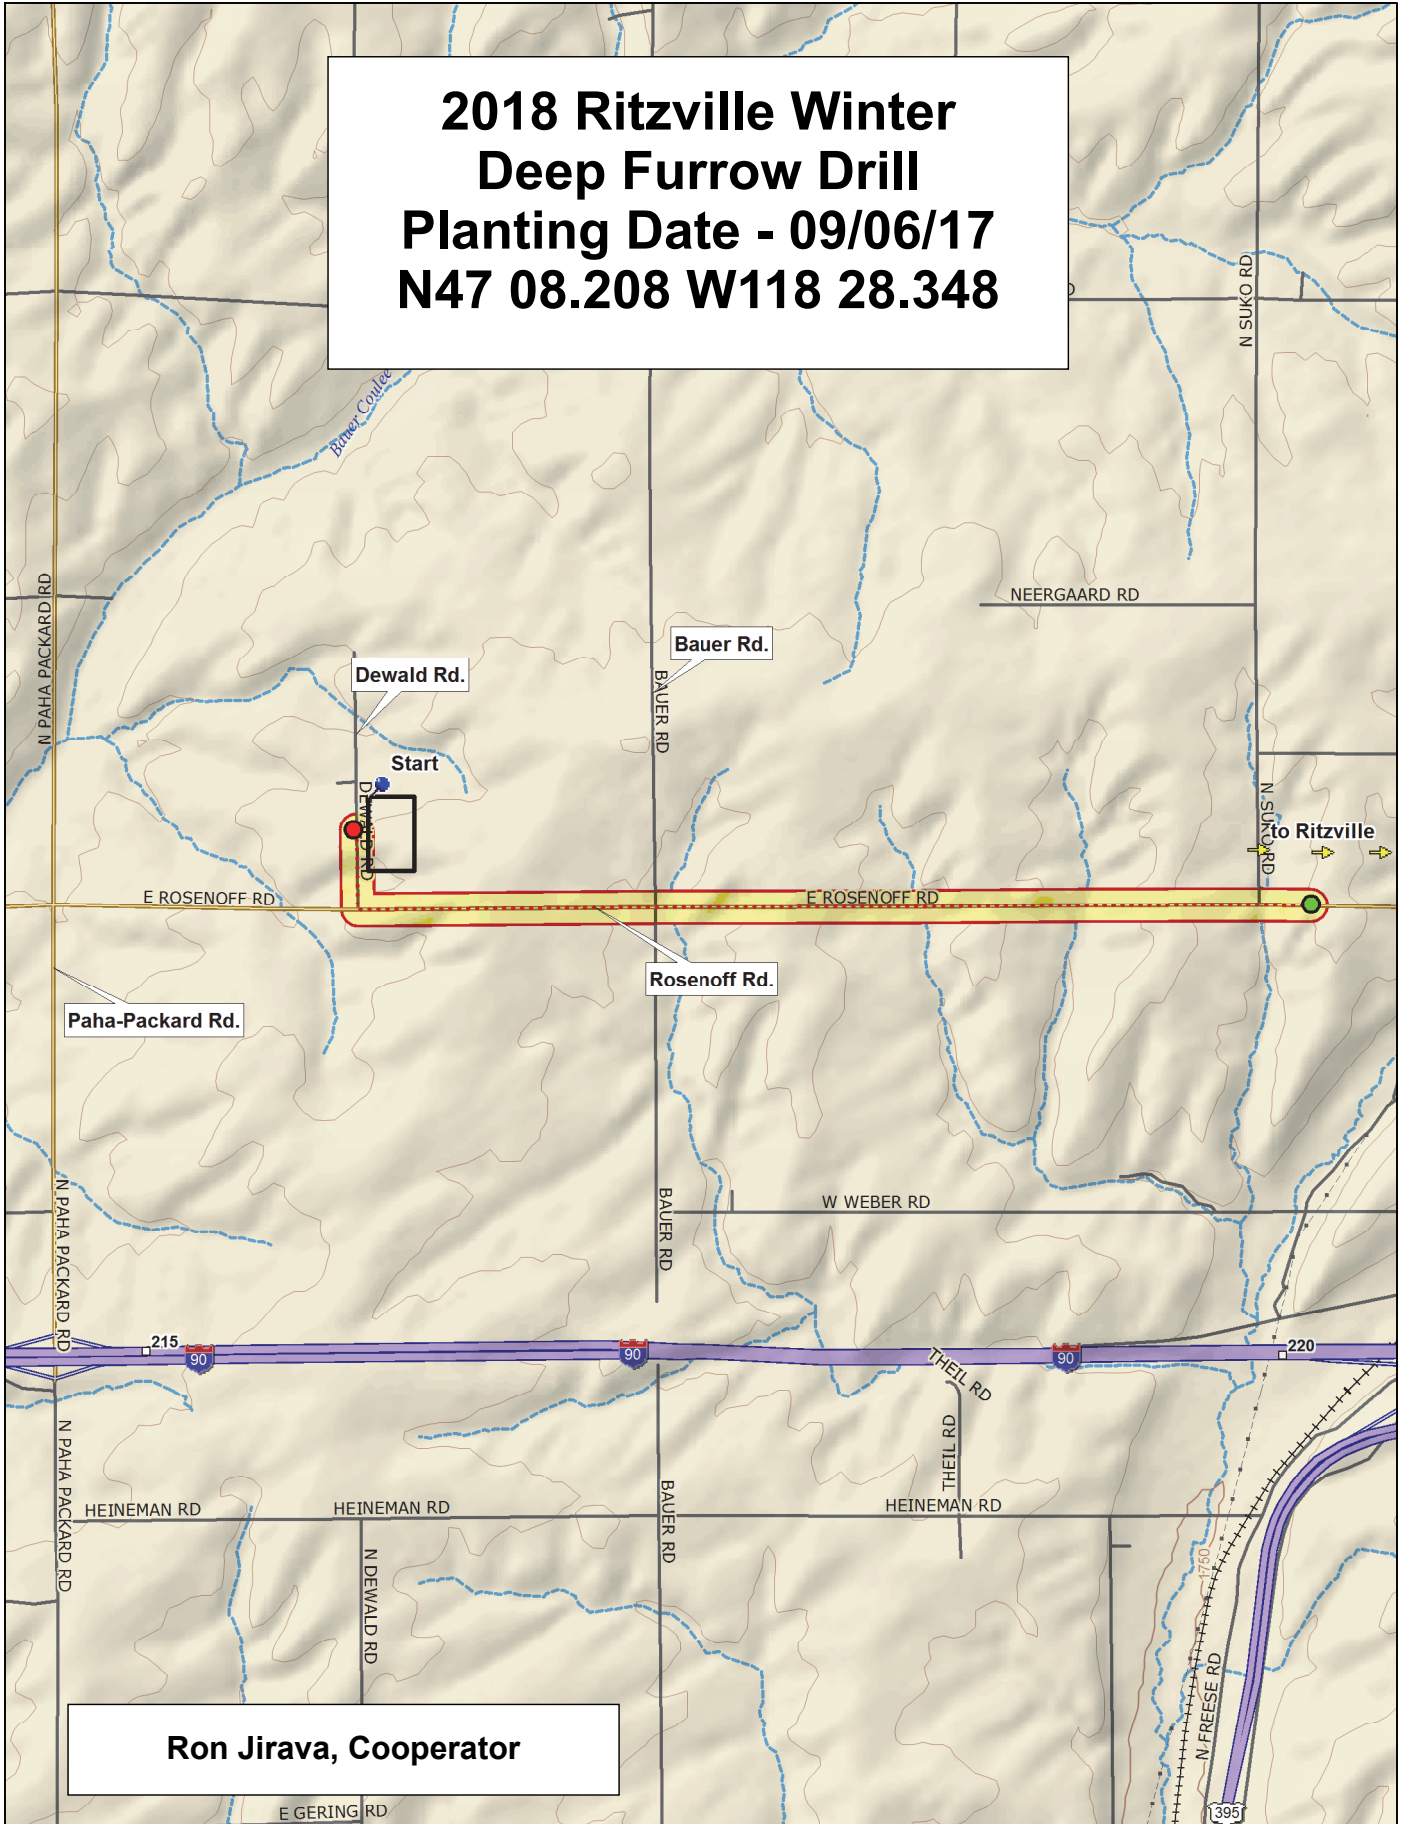

**2018 Ritzville Winter  
Deep Furrow Drill  
Planting Date - 09/06/17  
N47 08.208 W118 28.348**

**Ron Jirava, Cooperator**

Data use subject to license.

© DeLorme. Topo North America™ 9.

www.delorme.com