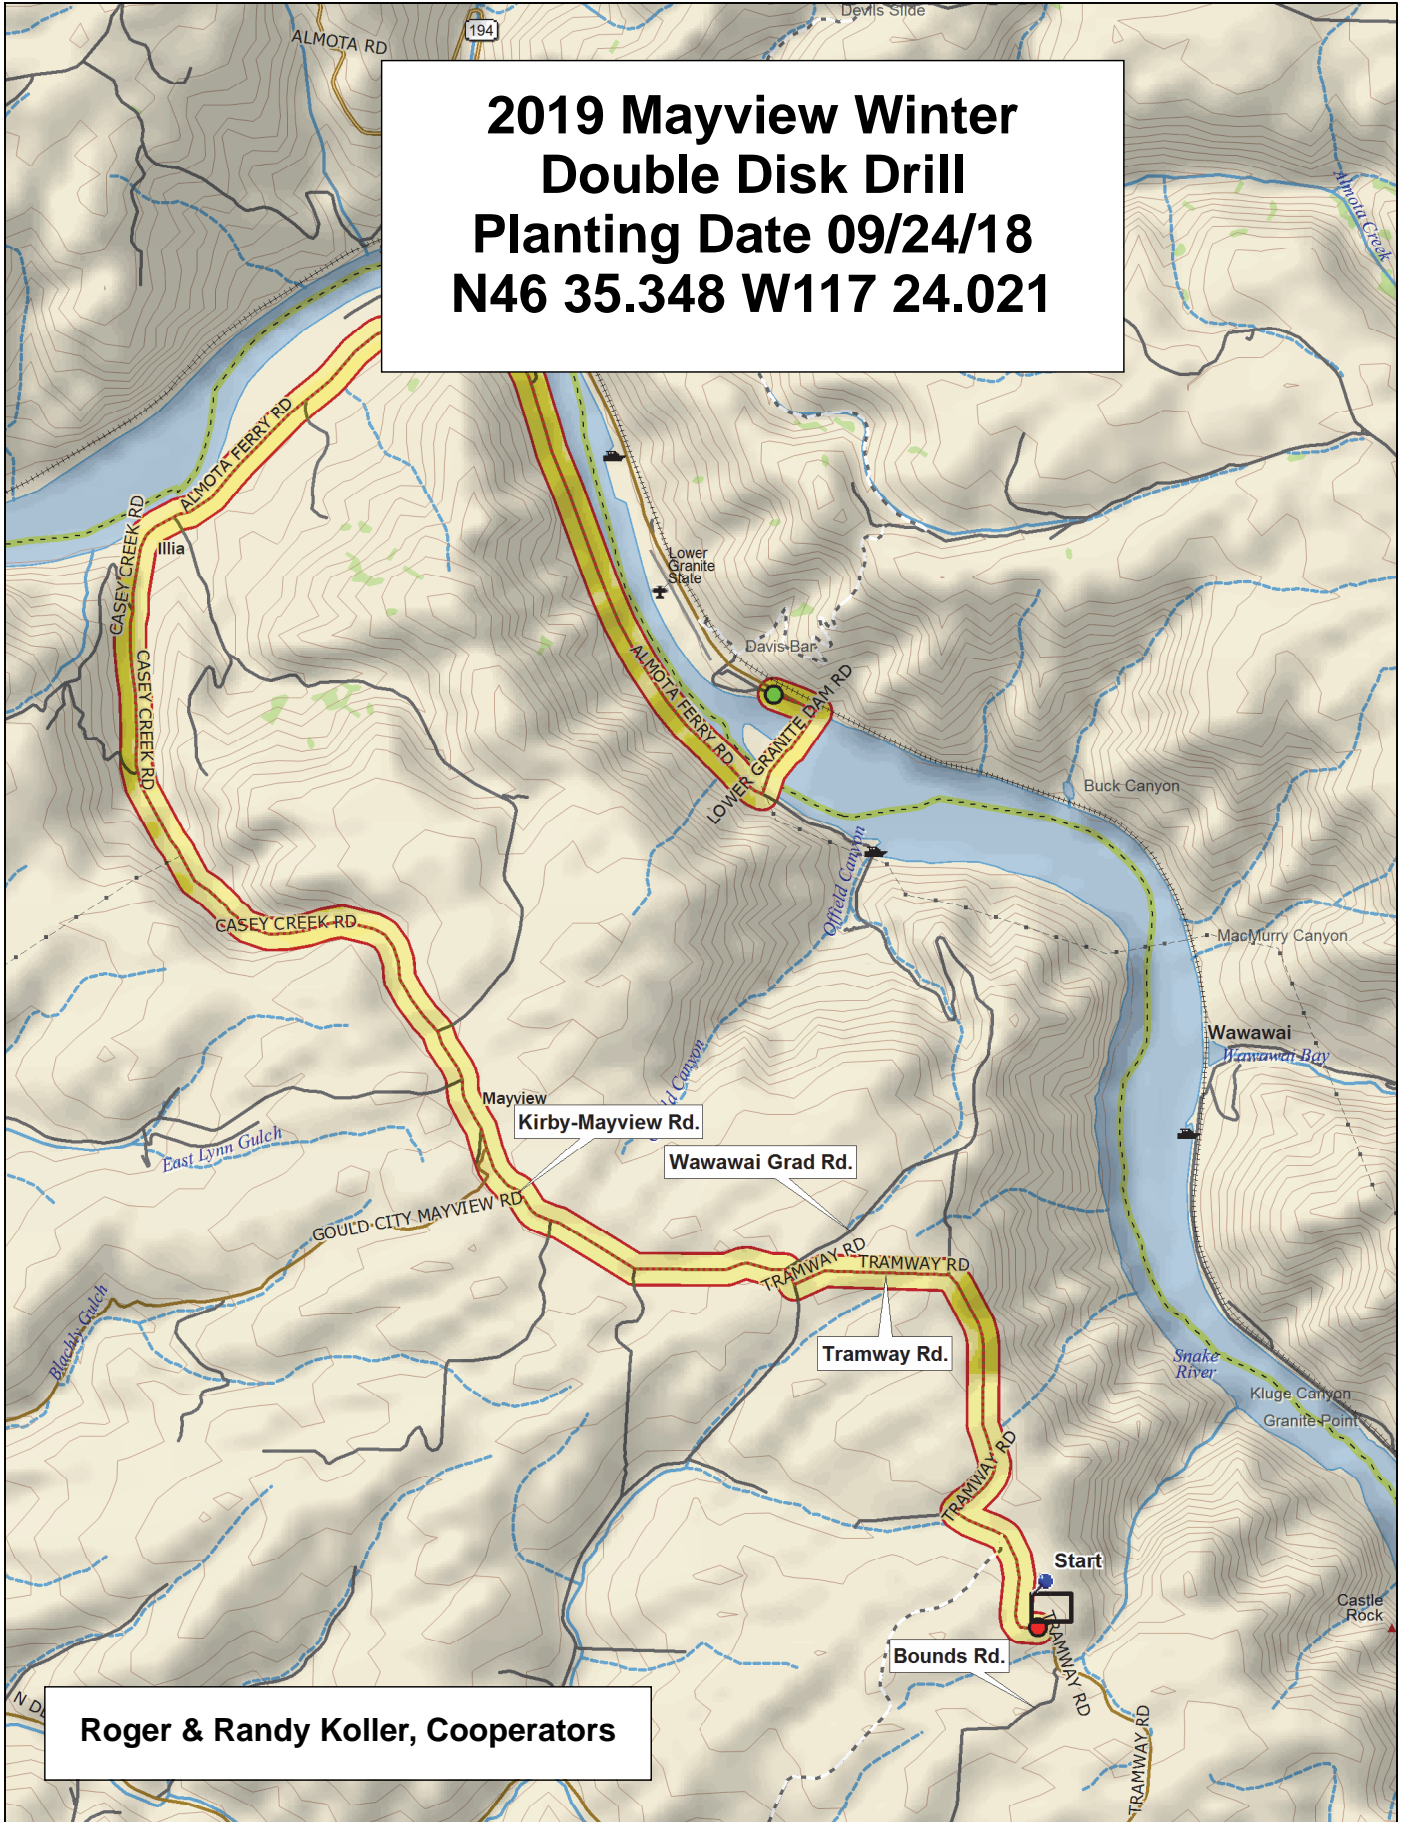

**2019 Mayview Winter
Double Disk Drill
Planting Date 09/24/18
N46 35.348 W117 24.021**

Roger & Randy Koller, Cooperators