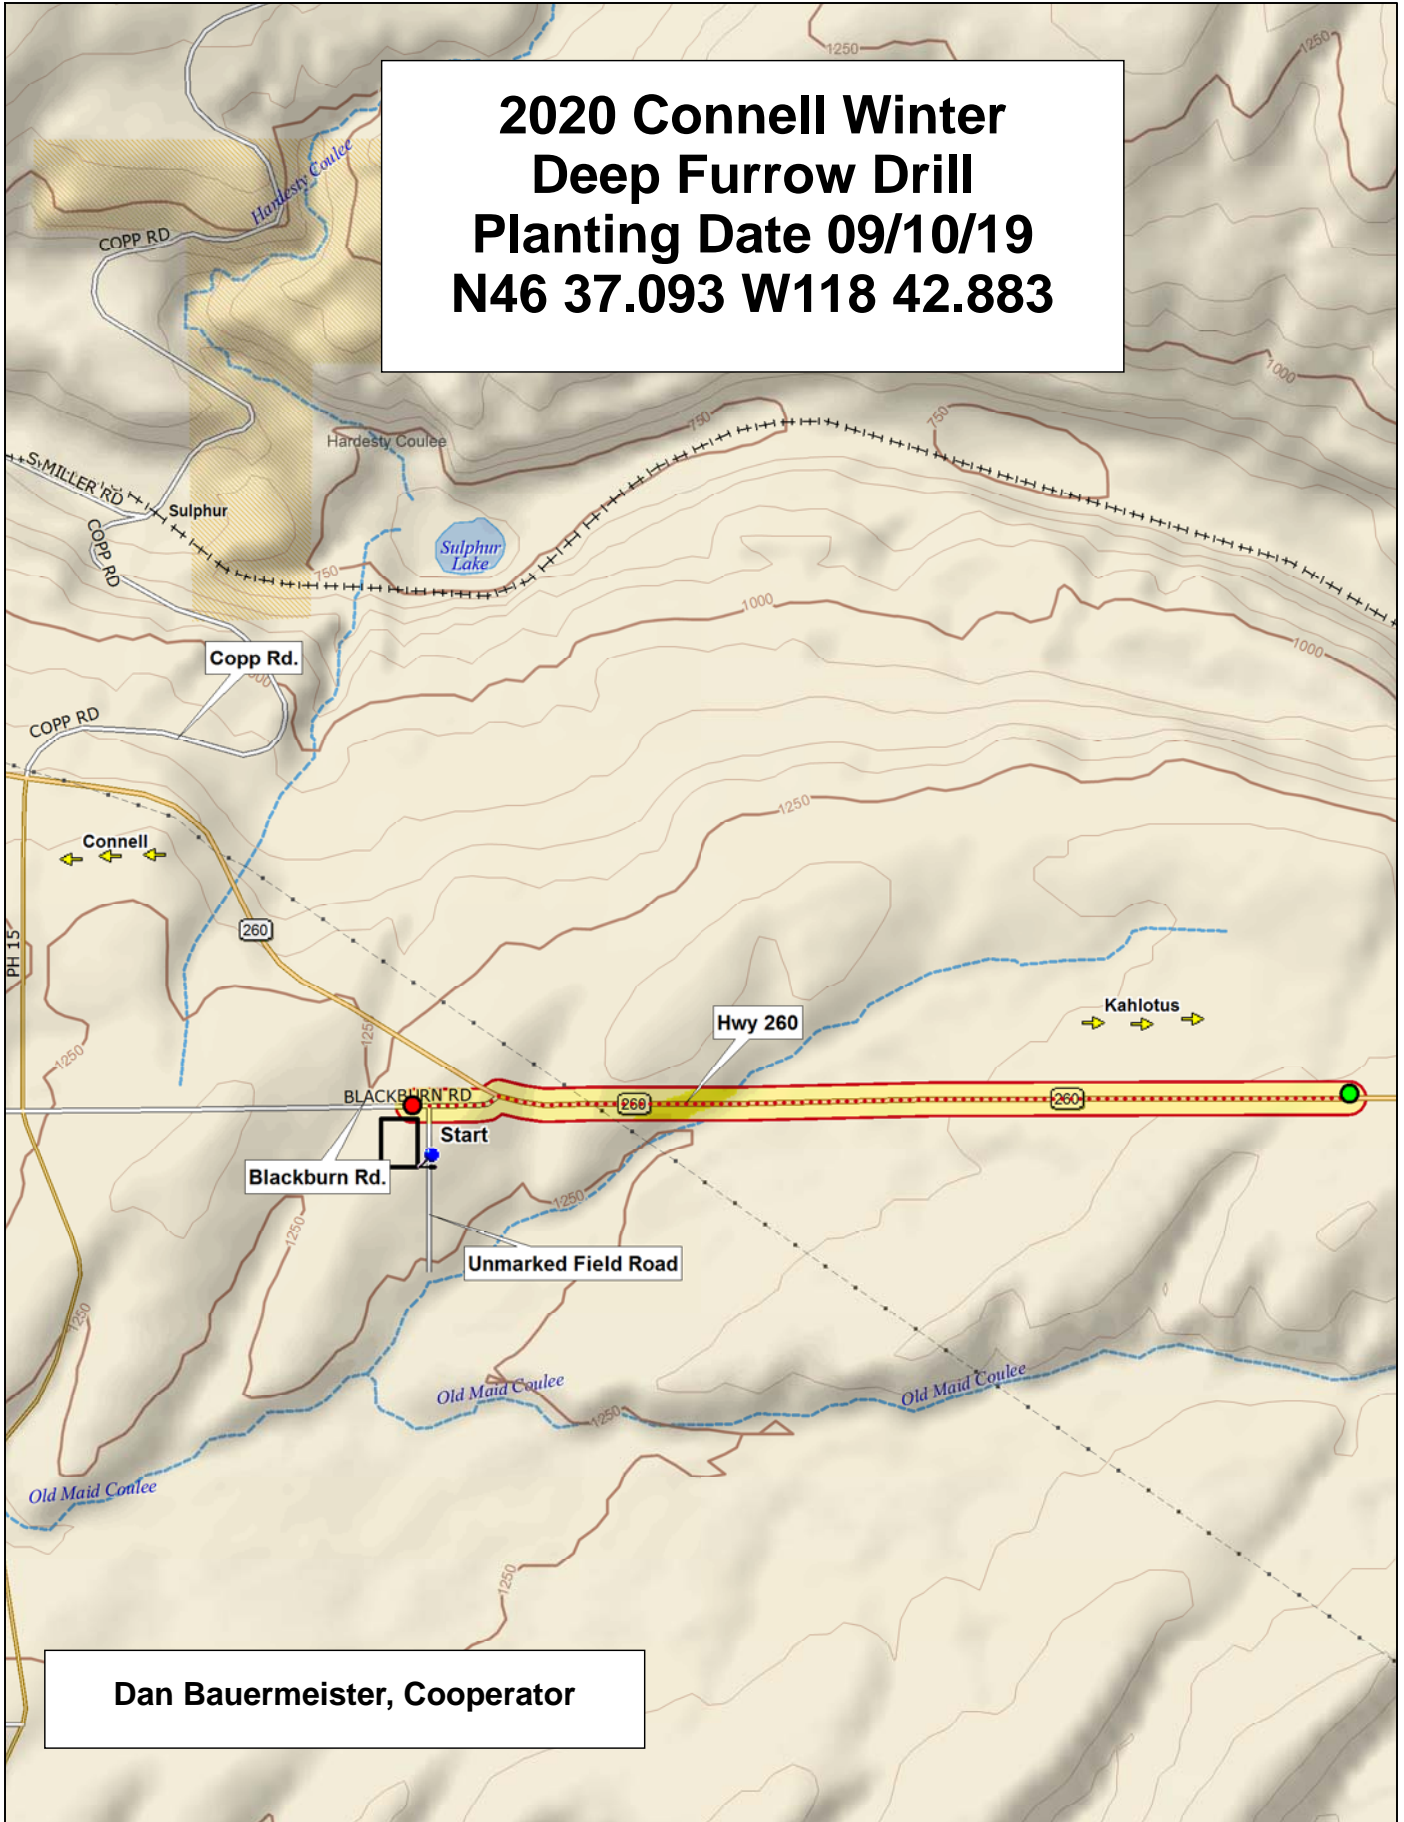

**2020 Connell Winter
Deep Furrow Drill
Planting Date 09/10/19
N46 37.093 W118 42.883**

Dan Bauermeister, Cooperator

Data use subject to license.

© DeLorme. Topo North America™ 9.

www.delorme.com

2020 Soft White Winter Wheat Trial, Connell