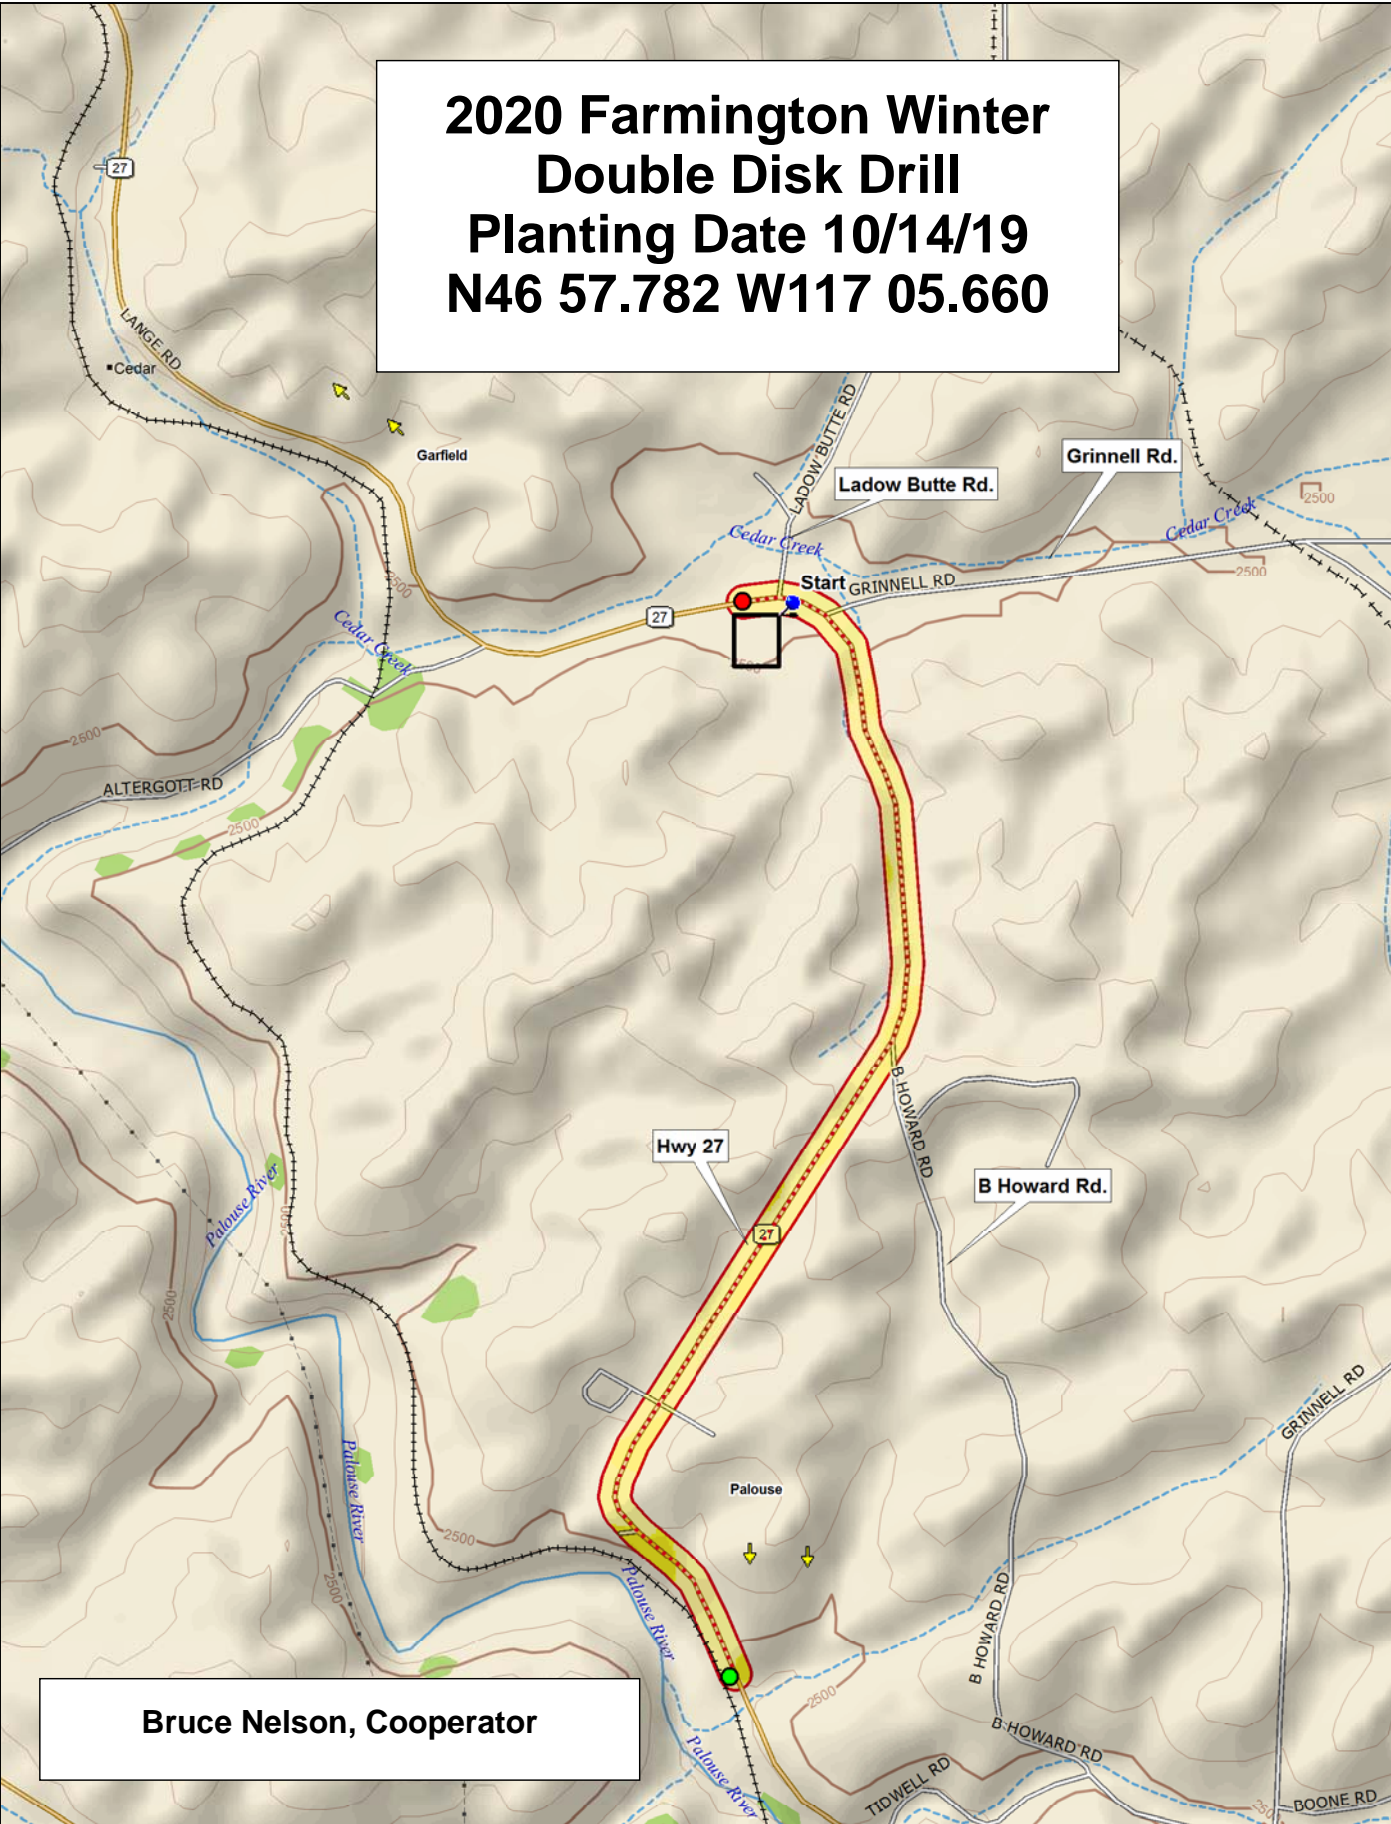

**2020 Farmington Winter  
Double Disk Drill  
Planting Date 10/14/19  
N46 57.782 W117 05.660**

**Bruce Nelson, Cooperator**