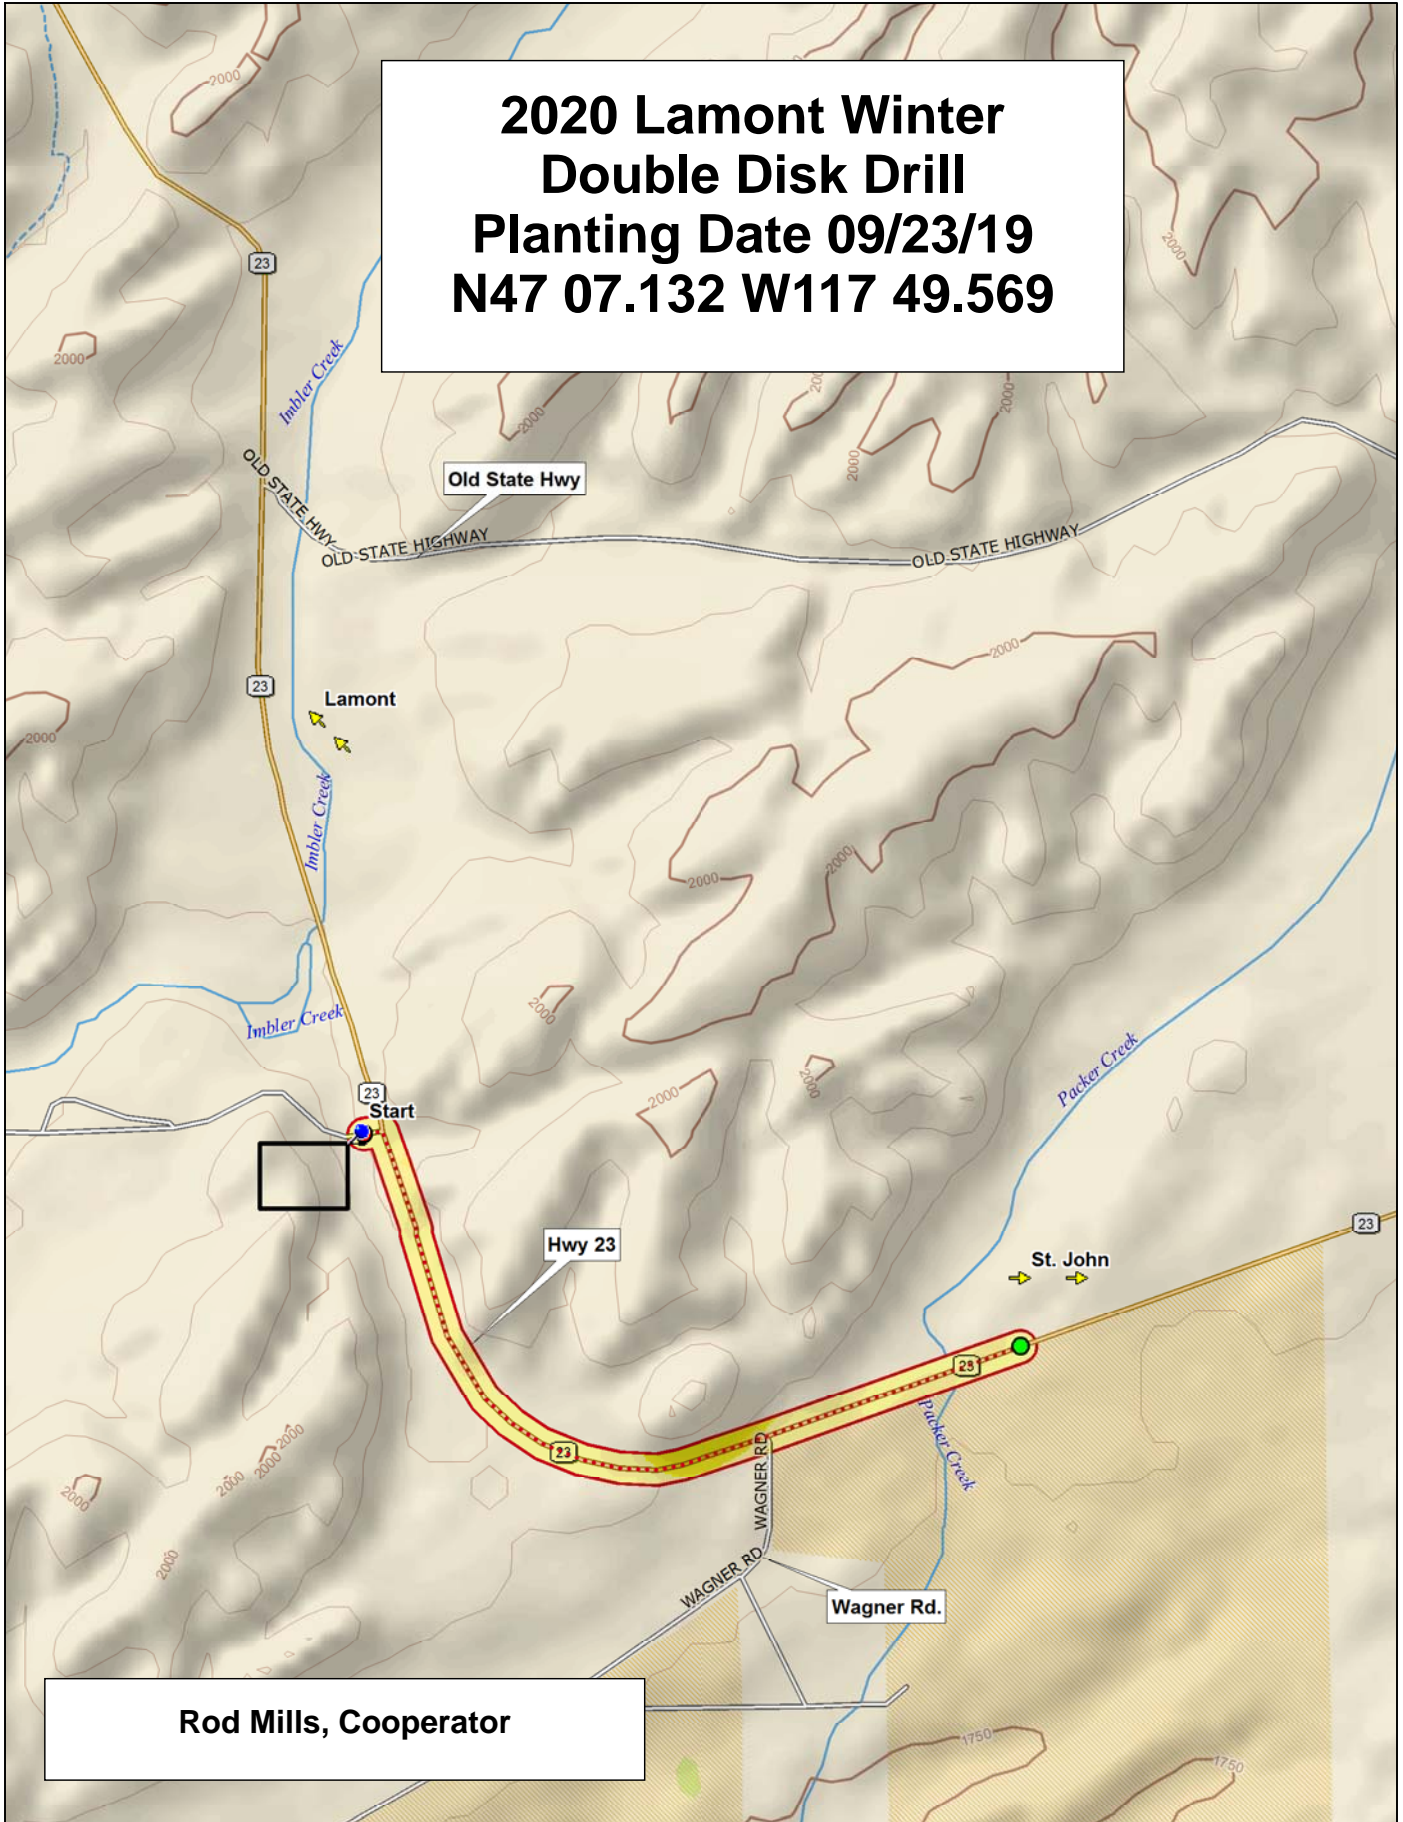

**2020 Lamont Winter  
Double Disk Drill  
Planting Date 09/23/19  
N47 07.132 W117 49.569**

**Rod Mills, Cooperator**

Data use subject to license.

© DeLorme. Topo North America™ 9.

www.delorme.com