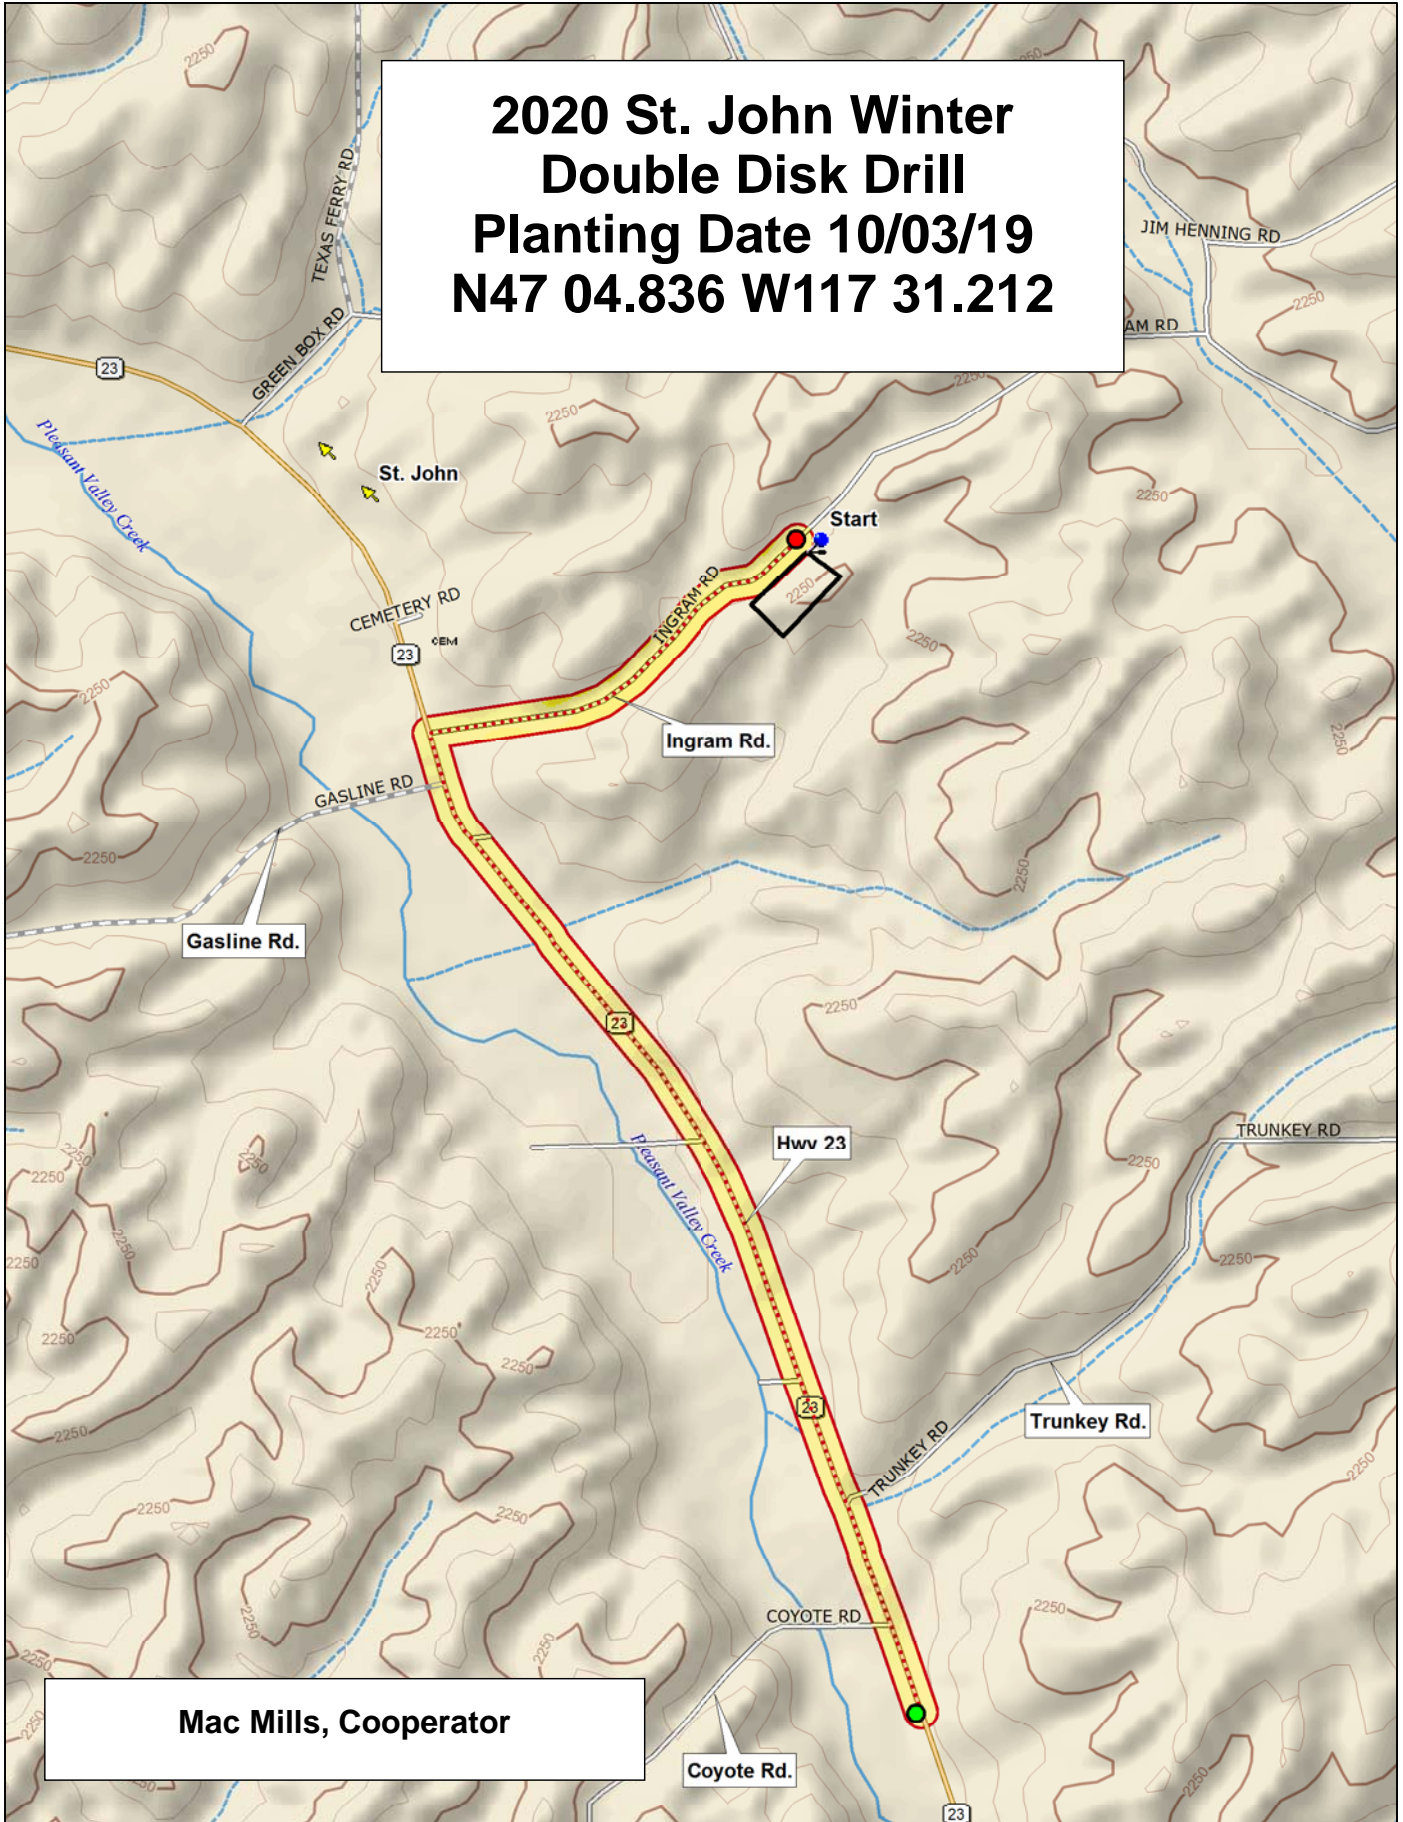

**2020 St. John Winter
Double Disk Drill
Planting Date 10/03/19
N47 04.836 W117 31.212**

Data use subject to license.

© DeLorme. Topo North America™ 9.

www.delorme.com

2020 Soft White Winter Wheat Trial, St. John