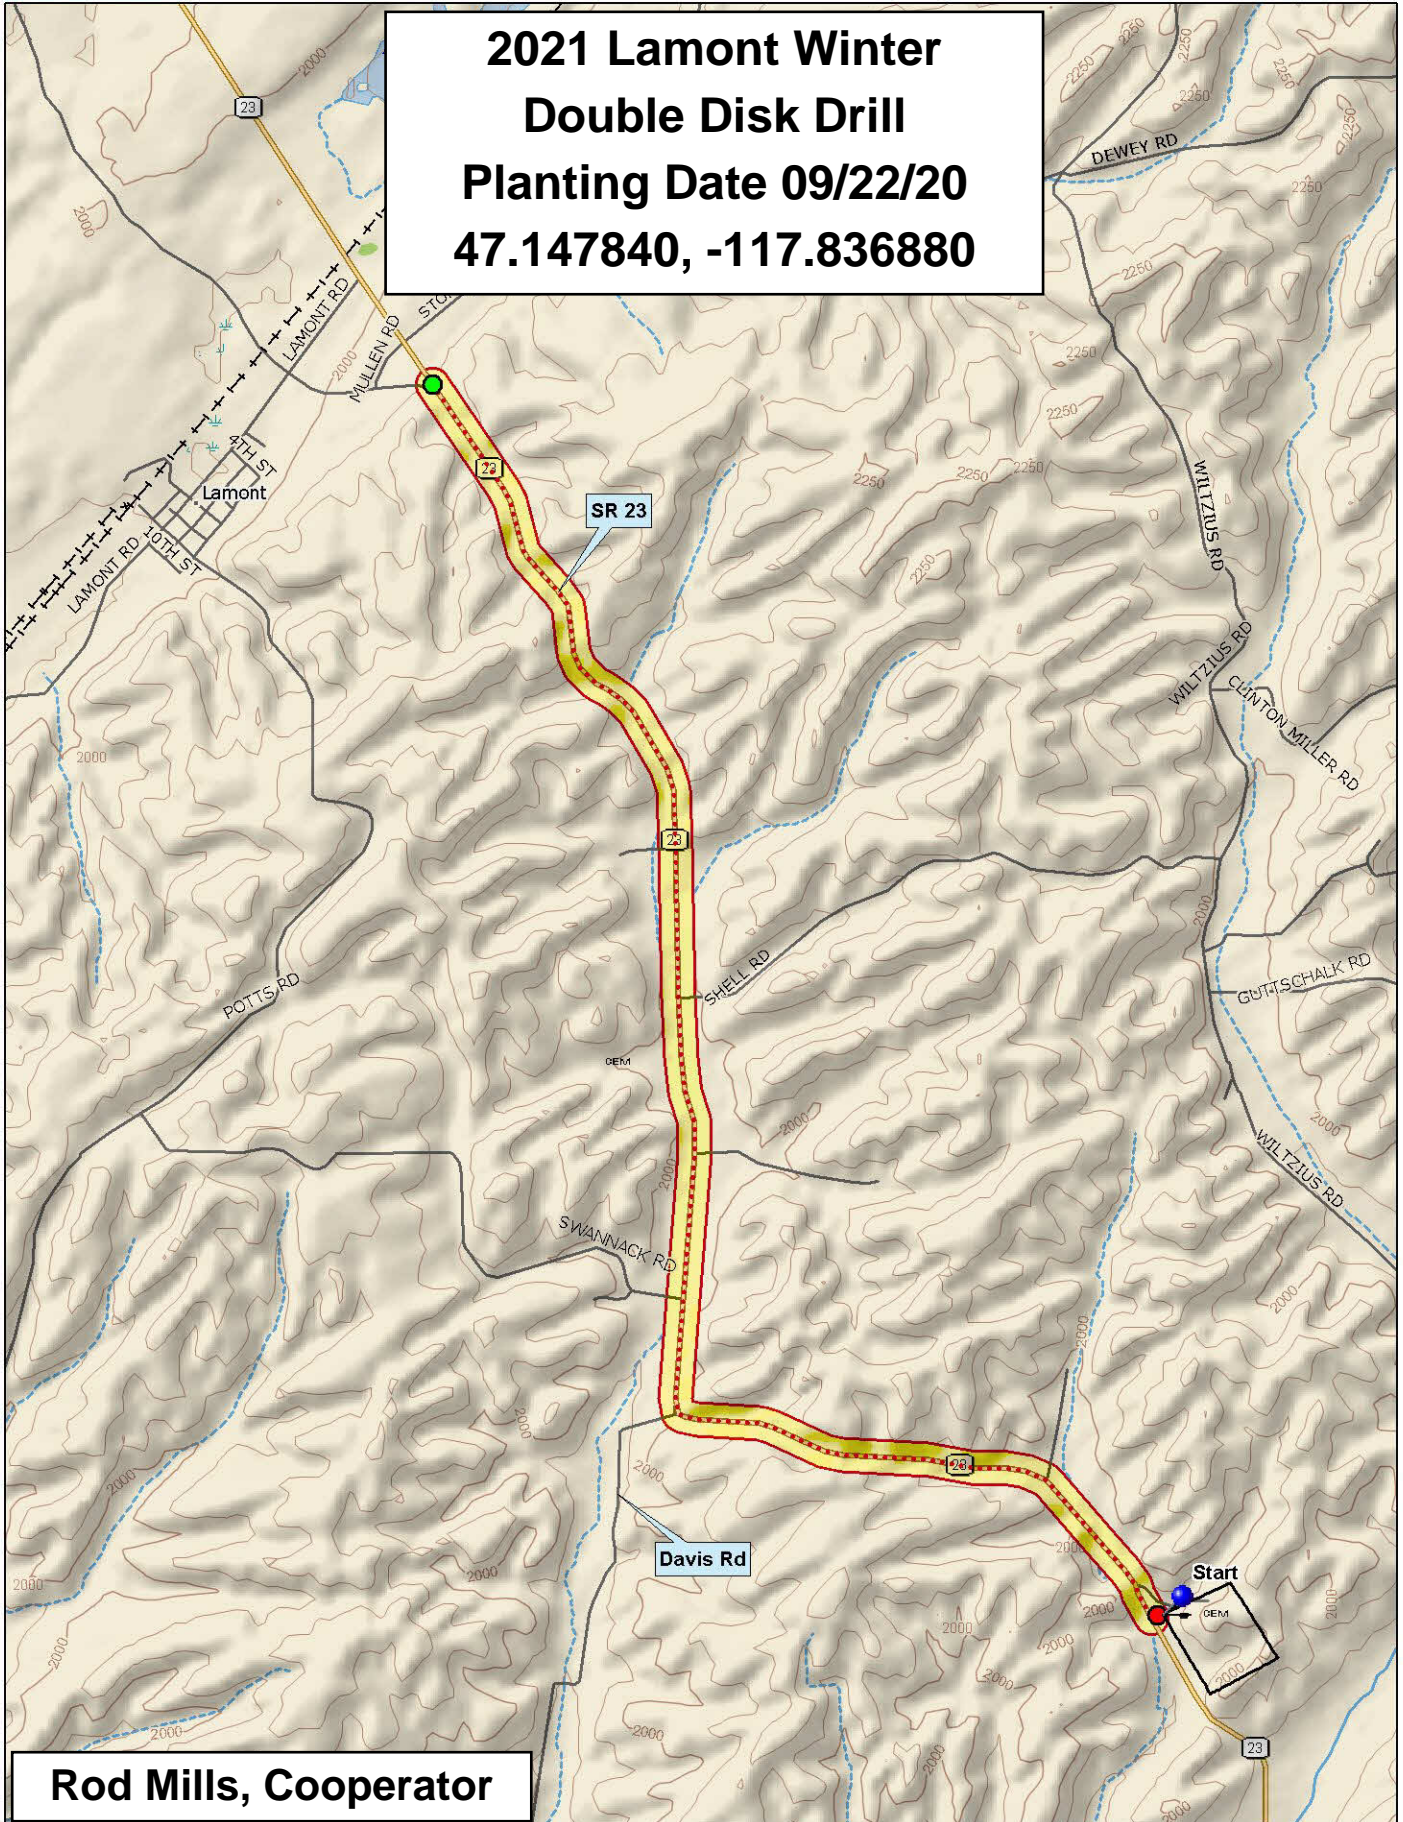

**2021 Lamont Winter  
Double Disk Drill  
Planting Date 09/22/20  
47.147840, -117.836880**

**Rod Mills, Cooperator**

Data use subject to license.

© DeLorme. Topo North America™ 9.

www.delorme.com

Scale 1 : 40,625

1" = 3,385.4 ft

Data Zoom 12-3

3 Replications, Alpha-Lattice Design

<http://variety.wsu.edu>

Common
White

Planting Date
22-Sep

Stephens	2021 SW Winter		Bruehl	2021 HR Winter		Irv
	1	18		1	10	