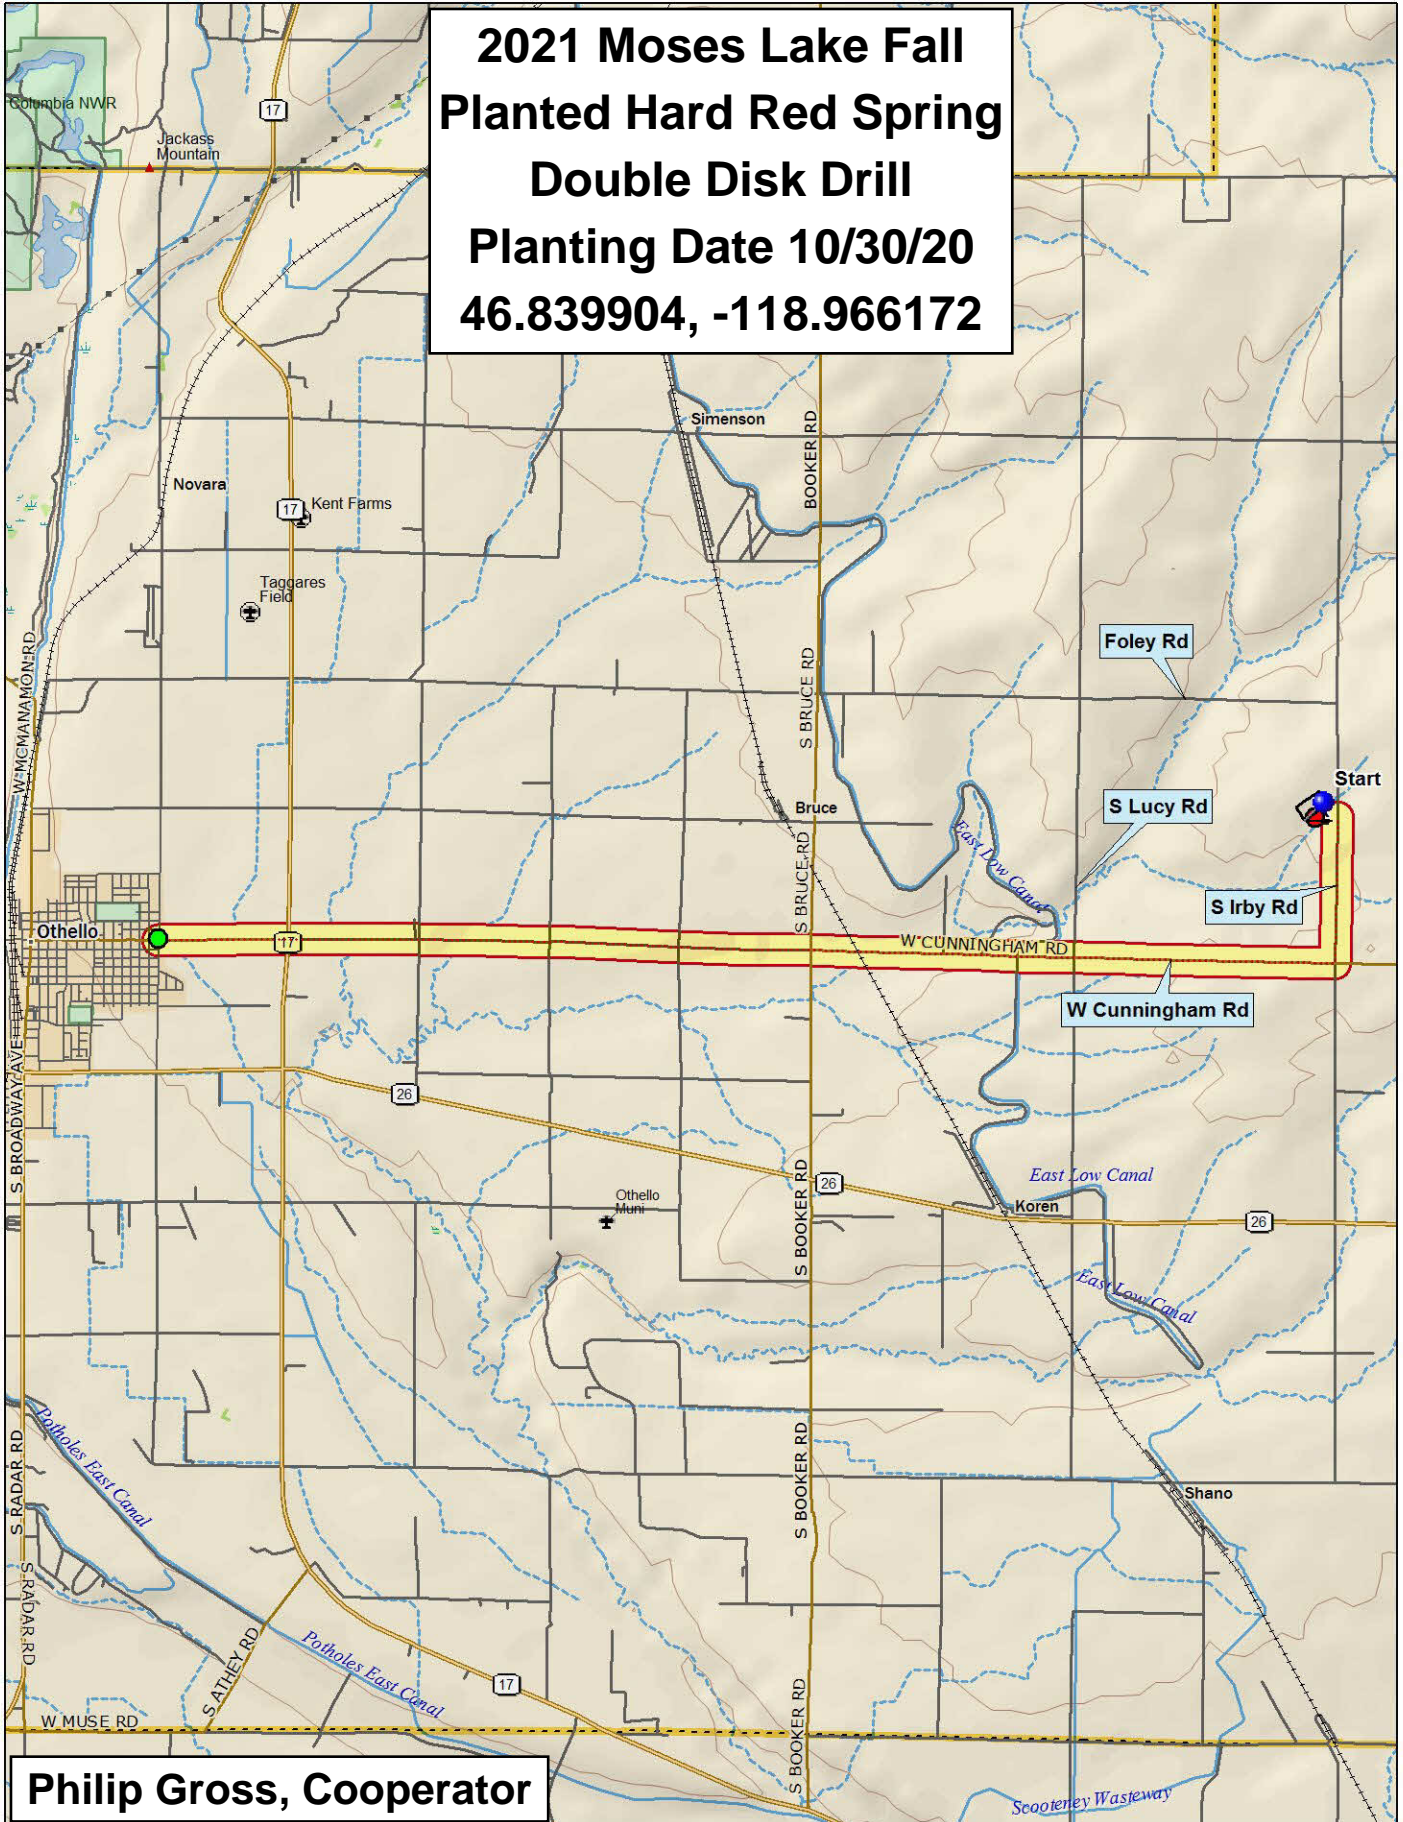

**2021 Moses Lake Fall
Planted Hard Red Spring
Double Disk Drill
Planting Date 10/30/20
46.839904, -118.966172**

Philip Gross, Cooperator

Data use subject to license.

© DeLorme. Topo North America™ 9.

www.delorme.com

2021 Fall Planted Hard Red Spring Wheat Trial, Moses Lake (Irrigated)

Eden	9	WB9303	IDO1701S	SY Gunsight	LNR16-1223	WA8342	WB9668	AP Renegade	Kelse	Eden
	8	IHRBC1506-7	IDO1804S	SY Coho	Dayn	CP3066	LNR16-1485	AP Venom	WB4303	
	7	Net CL+	AP Octane	IHRBC1505-6	WB7202CLP	WB9662	HW15005-4	IDO1805S	WA8343	
	6	Dayn	WB4303	AP Renegade	WA8343	WB7202CLP	IDO1805S	WB9668	IDO1701S	
	5	LNR16-1485	SY Gunsight	HW15005-4	IDO1804S	LNR16-1223	IHRBC1506-7	AP Venom	IHRBC1505-6	
	4	CP3066	Net CL+	WB9662	Kelse	WB9303	AP Octane	SY Coho	WA8342	
	3	WB9662	Dayn	AP Venom	WB9303	LNR16-1223	WA8342	Net CL+	WA8343	
	2	AP Octane	IDO1805S	AP Renegade	LNR16-1485	IHRBC1506-7	HW15005-4	CP3066	WB9668	
	1	IDO1804S	IDO1701S	IHRBC1505-6	Kelse	SY Gunsight	SY Coho	WB7202CLP	WB4303	
		1	2	3	4	5	6	7	8	

Entry	Name
1	AP Octane
2	AP Renegade
3	AP Venom
4	CP3066
5	Dayn
6	HW15005-4
7	IDO1701S
8	IDO1804S
9	IDO1805S
10	IHRBC1505-6
11	IHRBC1506-7
12	Kelse
13	LNR16-1223
14	LNR16-1485
15	Net CL+
16	SY Coho
17	SY Gunsight
18	WA8342
19	WA8343
20	WB4303
21	WB7202CLP
22	WB9303
23	WB9662
24	WB9668

3 Replications, Alpha-Lattice Design

<http://variety.wsu.edu>

	Red
	White

Planting Date
30-Oct

Eden	2021 Fall Planted HR Spring Irrigated	Eden
	1	8