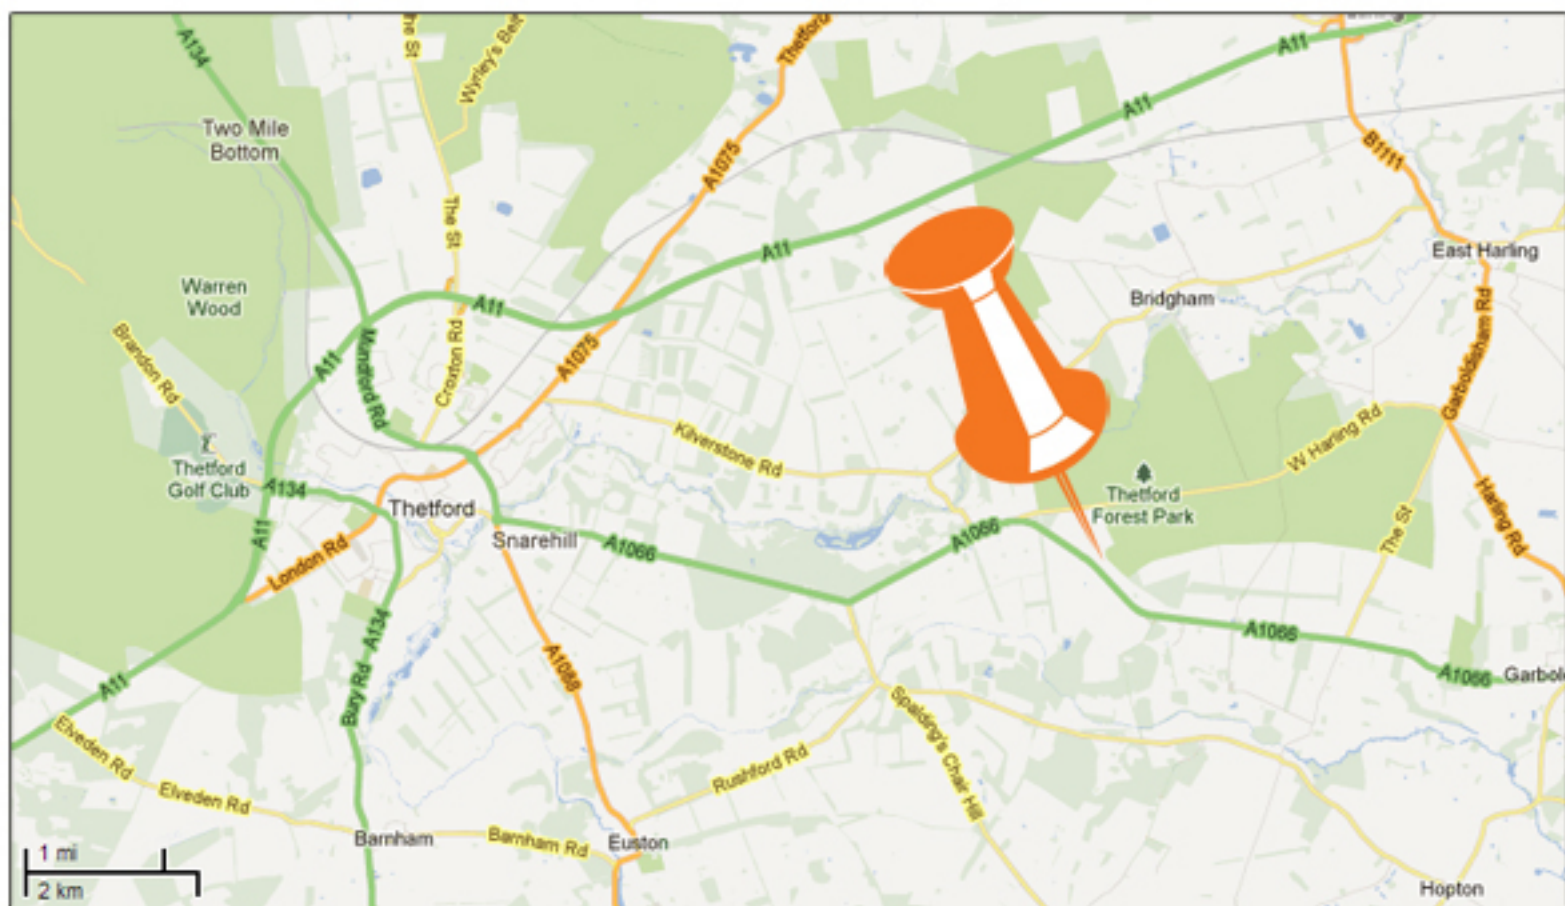

Where the devil are we?

SoulPad Ltd.,
Unit 7, Dolphin Business Park,
Shadwell, Thetford, Norfolk
IP24 2RY

 0800 389 9193

 enquiries@soulpad.co.uk

Directions from the North:

Take the A1(M), M1 or M6 south then the A14 east.

Directions from the South:

Take the M11 north.

At junction 9, exit on to A11 towards Newmarket/Norwich.

Merge onto A14 east.

Directions from the A14 east:

At junction 38, exit onto A11 towards Thetford/Norwich.

Take the A1066 towards Thetford/Diss.

SoulPad Ltd can be found at Dolphin Business Park along the A1066 between Thetford (6 miles) and Diss (11 miles).