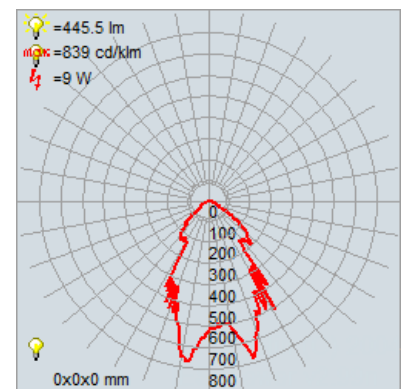

Product Dimensions

Fixture	Canopy
Length ::	Length :: 1
Width :: 10.25	Width :: 4.5
Diameter ::	Diameter ::
Extension :: 11.5	Height :: 7.5
Height :: 7.5	
Overall Height ::	

Technical Specifications

Qualifications

Photometrics

CCT :: 3000 K
 CRI :: 90
 Wattage :: 9 W
 Nominal Lumens :: 716
 Delivered Lumens :: 446

Recommended Dimmers

(ELV) LUTRON Diva DVELV-303P; (ELV) LUTRON Maestro MAELV-600; (ELV) LUTRON Skylark SELV-300P; (TRIAC) LEVITON Decora Sureslide 6672; (TRIAC) LEVITON Decora Sureslide 6674; (TRIAC) LUTRON Diva DVCL-153P; (TRIAC) LUTRON Skylark CL

Additional Items ::

Line Drawing #1

Line Drawing #2

IES File

Toll Free 800-828-5483 • www.AccessLighting.com

14410 Myford Road, Irvine, CA 92606

The information provided is subject to change without notice. ©2020 Access Lighting Corporation. All Rights Reserved
 Rev. 202105 Filename:: 20060LEDDMG-BL_SDG.pdf