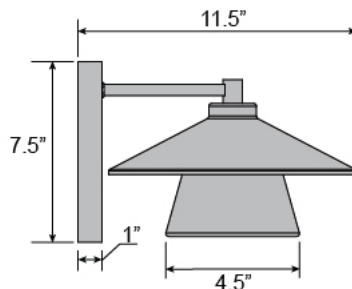

Product Dimensions

Fixture	Canopy
Length ::	Length :: 1
Width :: 10.25	Width :: 4.5
Diameter ::	Diameter ::
Extension :: 11.5	Height :: 7.5
Height :: 7.5	
Overall Height ::	

Technical Specifications

Qualifications

Additional Items ::

Line Drawing #1

Line Drawing #2

IES File

Toll Free 800-828-5483 • www.AccessLighting.com

14410 Myford Road, Irvine, CA 92606

The information provided is subject to change without notice. ©2020 Access Lighting Corporation. All Rights Reserved
 Rev. 202105 Filename:: 20060LEDDMG-BL_SDG.pdf