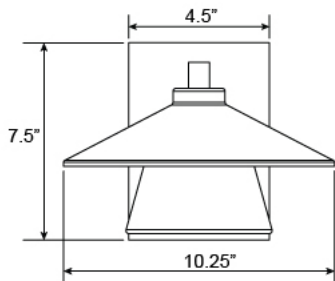

Product Dimensions

Fixture	Canopy
Length ::	Length :: 1
Width :: 10.25	Width :: 4.5
Diameter ::	Diameter ::
Extension :: 11.5	Height :: 7.5
Height :: 7.5	
Overall Height ::	

Technical Specifications

Qualifications

Photometrics

CCT :: 3000 K
 CRI :: 90
 Wattage :: 9 W
 Nominal Lumens :: 716
 Delivered Lumens :: 446

Recommended Dimmers

(ELV) LUTRON Diva DVELV-303P; (ELV) LUTRON Maestro MAELV-600; (ELV) LUTRON Skylark SELV-300P; (TRIAC) LEVITON Decora Sureslide 6672; (TRIAC) LEVITON Decora Sureslide 6674; (TRIAC) LUTRON Diva DVCL-153P; (TRIAC) LUTRON Skylark CL

Additional Items ::

Line Drawing #1

Line Drawing #2

IES File

Toll Free 800-828-5483 • www.AccessLighting.com

14410 Myford Road, Irvine, CA 92606

The information provided is subject to change without notice. ©2020 Access Lighting Corporation. All Rights Reserved
 Rev. 202105 Filename:: 20060LEDDMG-BL_SDG.pdf