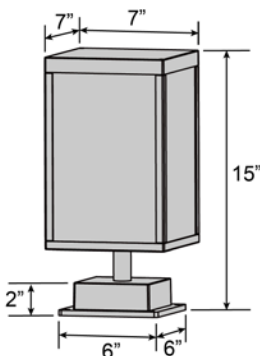

Line Drawing #1

Line Drawing #2