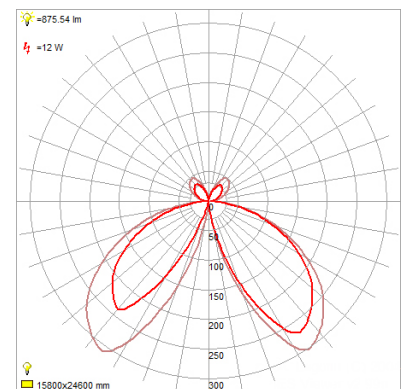

Product Dimensions

Fixture		Canopy
Length ::	7	Length :: 6
Width ::	7	Width :: 6
Diameter ::		Diameter ::
Extension ::		Height :: 2
Height ::	15	
Overall Height ::		

Technical Specifications

Qualifications

Photometrics

CCT :: 3000 K
 CRI :: 90
 Wattage :: 13 W
 Nominal Lumens :: 1400
 Delivered Lumens ::

Recommended Dimmers

Additional Items ::

Line Drawing #1

Line Drawing #2

Image Not Available

IES File