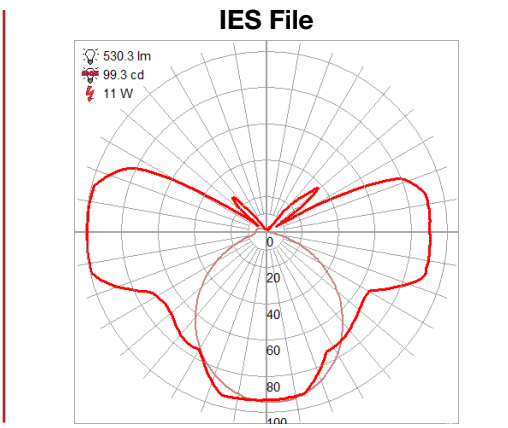

Toll Free 800-828-5483 • www.AccessLighting.com

14410 Myford Road, Irvine, CA 92606
The information provided is subject to change without notice. ©2020 Access Lighting Corporation. All Rights Reserved
Rev. 202105 Filename:: 20126LEDDMG-ORB_OPL.pdf