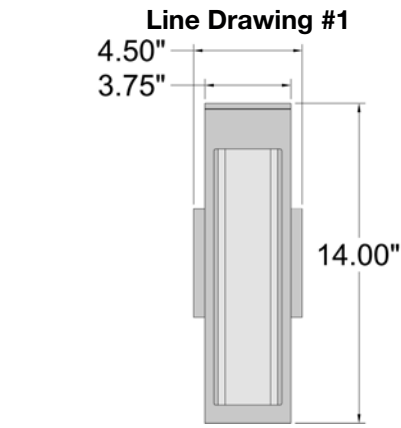

Toll Free 800-828-5483 • www.AccessLighting.com

14410 Myford Road, Irvine, CA 92606
The information provided is subject to change without notice. ©2020 Access Lighting Corporation. All Rights Reserved
Rev. 202105 Filename:: 20126LEDDMG-ORB_OPL.pdf