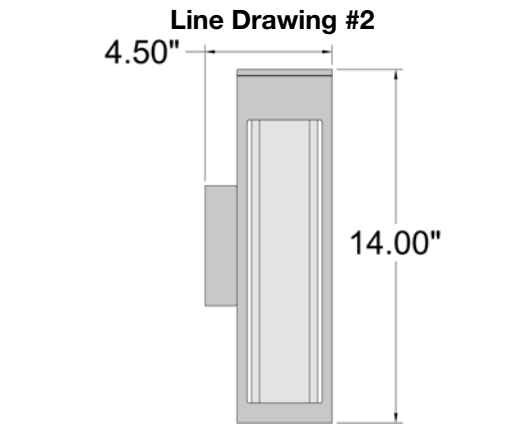

Toll Free 800-828-5483 • www.AccessLighting.com

14410 Myford Road, Irvine, CA 92606
The information provided is subject to change without notice. ©2020 Access Lighting Corporation. All Rights Reserved
Rev. 202105 Filename:: 20126LEDDMG-ORB_OPL.pdf