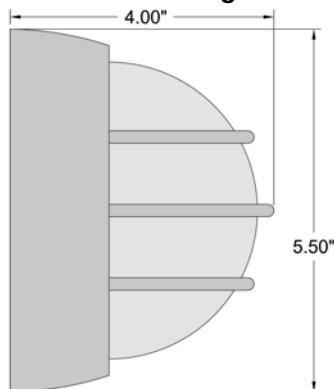

Product Dimensions

Fixture		Canopy
Length ::		Length ::
Width ::	8.5	Width ::
Diameter ::		Diameter ::
Extension ::	4	Height ::
Height ::	5.25	
Overall Height ::		

Technical Specifications

Qualifications

Photometrics

CCT :: 3000 K
 CRI :: 90
 Wattage :: 9 W
 Nominal Lumens :: 800
 Delivered Lumens :: 429

Recommended Dimmers

(ELV) LEVITON Decora DSE06-10Z; (ELV) LUTRON Maestro MAELV-600; (TRIAC) LEVITON Decora Sureslide 6674; (TRIAC) LUTRON Diva DVCL-153P; (TRIAC) LUTRON Skylark CL SCL-153 or SCL-153P

Additional Items ::

Line Drawing #1

Line Drawing #2

IES File

Toll Free 800-828-5483 • www.AccessLighting.com

14410 Myford Road, Irvine, CA 92606

The information provided is subject to change without notice. ©2020 Access Lighting Corporation. All Rights Reserved
 Rev. 202105 Filename:: 20280LEDDMG-BL_OPL.pdf