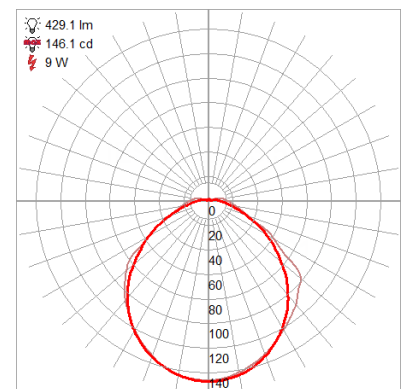

Product Dimensions

Fixture		Canopy
Length ::		Length ::
Width ::	8.5	Width ::
Diameter ::		Diameter ::
Extension ::	4	Height ::
Height ::	5.25	
Overall Height ::		

Technical Specifications

Qualifications

Photometrics

CCT :: 3000 K
 CRI :: 90
 Wattage :: 9 W
 Nominal Lumens :: 800
 Delivered Lumens :: 429

Recommended Dimmers

(ELV) LEVITON Decora DSE06-10Z; (ELV) LUTRON Maestro MAELV-600; (TRIAC) LEVITON Decora Sureslide 6674; (TRIAC) LUTRON Diva DVCL-153P; (TRIAC) LUTRON Skylark CL SCL-153 or SCL-153P

Additional Items ::

Line Drawing #1

Line Drawing #2

IES File

Toll Free 800-828-5483 • www.AccessLighting.com

14410 Myford Road, Irvine, CA 92606

The information provided is subject to change without notice. ©2020 Access Lighting Corporation. All Rights Reserved
 Rev. 202105 Filename:: 20280LEDDMG-BL_OPL.pdf