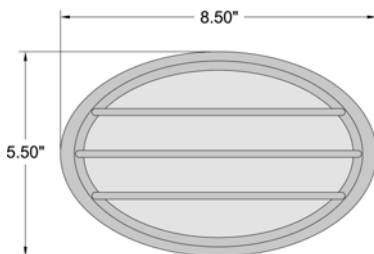

Product Dimensions

Fixture		Canopy
Length ::		Length ::
Width ::	8.5	Width ::
Diameter ::		Diameter ::
Extension ::	4	Height ::
Height ::	5.25	
Overall Height ::		

Technical Specifications

Qualifications

Photometrics

CCT :: 3000 K
 CRI :: 90
 Wattage :: 9 W
 Nominal Lumens :: 800
 Delivered Lumens :: 429

Recommended Dimmers

(ELV) LEVITON Decora DSE06-10Z; (ELV) LUTRON Maestro MAELV-600; (TRIAC) LEVITON Decora Sureslide 6674; (TRIAC) LUTRON Diva DVCL-153P; (TRIAC) LUTRON Skylark CL SCL-153 or SCL-153P

Additional Items ::

Line Drawing #1

Line Drawing #2

IES File

Toll Free 800-828-5483 • www.AccessLighting.com

14410 Myford Road, Irvine, CA 92606

The information provided is subject to change without notice. ©2020 Access Lighting Corporation. All Rights Reserved
 Rev. 202105 Filename:: 20280LEDDMG-BL_OPL.pdf