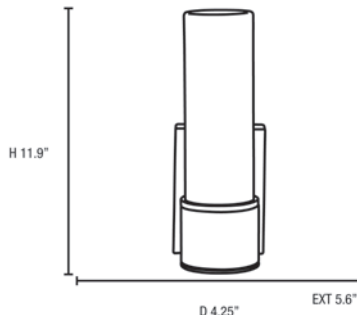

Product Dimensions

Fixture	Canopy
Length ::	Length :: 6
Width :: 4.25	Width :: 4.25
Diameter ::	Diameter ::
Extension :: 5.75	Height :: 2
Height :: 11.25	
Overall Height ::	

Technical Specifications

Qualifications

Specifications

Frame Material :: Aluminum
 Diffuser Material :: Glass
 Voltage :: 120v
 Lamping Type :: FT18DL (FL)
 Lamping Base :: 2G11
 Lamp Quantity :: 1
 Lamp Wattage :: 18 W
 Total Wattage :: 18 W
 Lamps Included :: Yes
 J-Box Type :: Standard

Photometrics

CCT :: 3000 K
 CRI :: 0
 Wattage :: 18 W
 Nominal Lumens :: 1200
 Delivered Lumens :: 0

Recommended Dimmers

0

Additional Items :: 0

Line Drawing #1

Line Drawing #2

Image Not Available