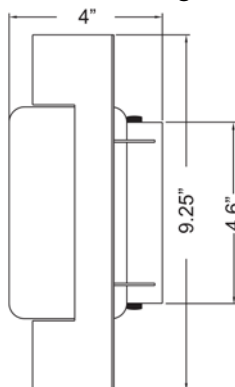

Line Drawing #2

IES File