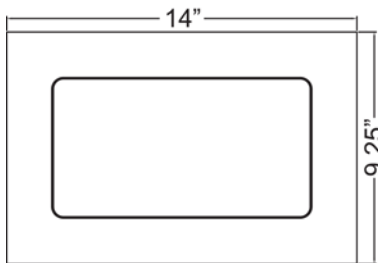

Model No :: **20449-SAT/OPL**
Name :: Eclipse

Project Name :: _____
Location :: _____
Type :: _____
Quantity :: _____
Notes :: _____

Product Information	
Product ID ::	20449
UPC Code ::	6.41594E+11
Mounting Type ::	Wall
Finish ::	Satin
Diffuser ::	Opal
Alt. Finishes ::	Satin (SAT)
Alt. Diffusers ::	Opal (OPL)

Product Dimensions		
Fixture		Canopy
Length ::		Length :: 9.25
Width ::	9.25	Width :: 4.75
Diameter ::		Diameter ::
Extension ::	4	Height :: 1
Height ::	14	
Overall Height ::		

Technical Specifications

Qualifications	Specifications	Photometrics	Recommended Dimmers
Location Rating :: Wet	Frame Material :: Steel	CCT :: 0	(TRIAC) Any Standard Dimmer
Certification :: UL Listed (US/Canada)	Diffuser Material :: Glass	CRI :: 0	
IES File ::	Voltage :: 120v	Wattage :: 75 W	
JA8 Compliant :: No	Lamping Type :: A-19 (INC)	Nominal Lumens :: 0	
Energy Star :: No	Lamping Base :: E-26	Delivered Lumens :: 0	
ADA Compliant :: Yes	Lamp Quantity :: 1	Additional Items :: 0	
Marine Grade :: No	Lamp Wattage :: 75 W		
Emergency Lighting :: No	Total Wattage :: 75 W		
Warranty :: 1 Year Limited	Lamps Included :: No		
	J-Box Type :: Standard		

Line Drawing #1

IES File

Image Not Available

Toll Free 800-828-5483 • www.AccessLighting.com

14410 Myford Road, Irvine, CA 92606

The information provided is subject to change without notice. ©2020 Access Lighting Corporation. All Rights Reserved
Rev. 202105   Filename:: 20449-SAT_OPL.pdf