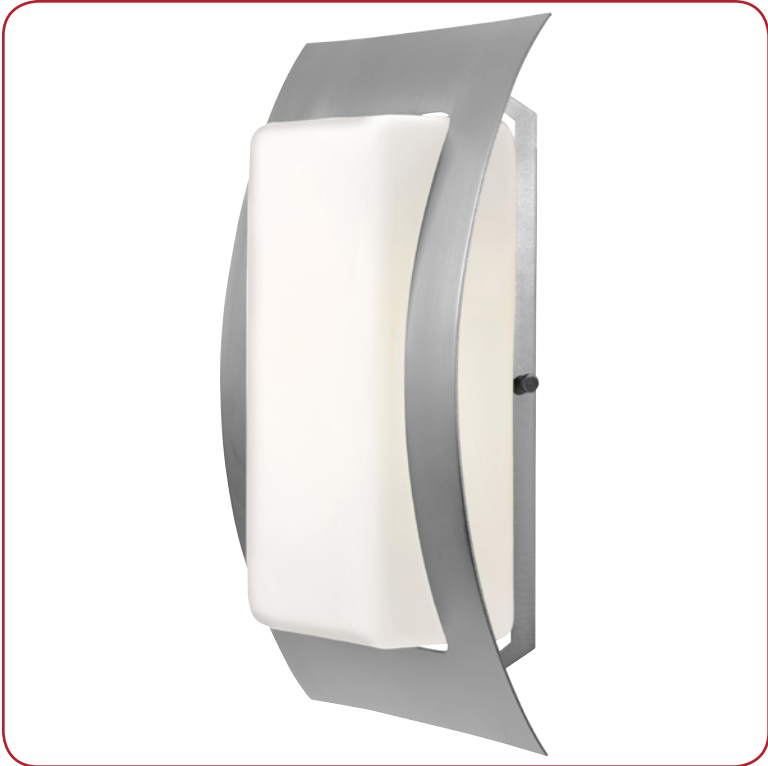

Model No :: **20449-SAT/OPL**
 Name :: Eclipse

Project Name :: _____
 Location :: _____
 Type :: _____
 Quantity :: _____
 Notes :: _____

Product Information	
Product ID ::	20449
UPC Code ::	6.41594E+11
Mounting Type ::	Wall
Finish ::	Satin
Diffuser ::	Opal
Alt. Finishes ::	Satin (SAT)
Alt. Diffusers ::	Opal (OPL)

Product Dimensions		
Fixture		Canopy
Length ::		Length :: 9.25
Width ::	9.25	Width :: 4.75
Diameter ::		Diameter ::
Extension ::	4	Height :: 1
Height ::	14	
Overall Height ::		

Technical Specifications

Qualifications	Specifications	Photometrics	Recommended Dimmers
Location Rating :: Wet	Frame Material :: Steel	CCT :: 0	(TRIAC) Any Standard Dimmer
Certification :: UL Listed (US/Canada)	Diffuser Material :: Glass	CRI :: 0	
IES File ::	Voltage :: 120v	Wattage :: 75 W	
JA8 Compliant :: No	Lamping Type :: A-19 (INC)	Nominal Lumens :: 0	
Energy Star :: No	Lamping Base :: E-26	Delivered Lumens :: 0	
ADA Compliant :: Yes	Lamp Quantity :: 1	Additional Items :: 0	
Marine Grade :: No	Lamp Wattage :: 75 W		
Emergency Lighting :: No	Total Wattage :: 75 W		
Warranty :: 1 Year Limited	Lamps Included :: No		
	J-Box Type :: Standard		