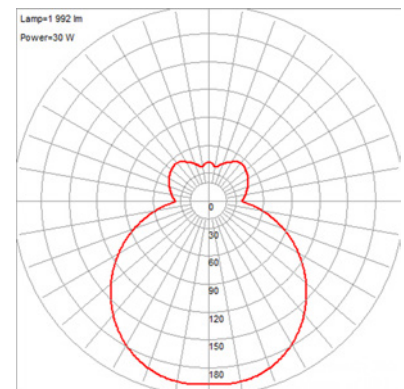

Product Dimensions	
Fixture	Canopy
Length ::	Length ::
Width ::	Width ::
Diameter :: 15.75	Diameter :: 6
Extension ::	Height :: 1
Height :: 5.5	
Overall Height :: 7-130	

Technical Specifications

Qualifications	Specifications	Photometrics	Recommended Dimmers
Location Rating :: Damp	Frame Material :: Steel	CCT :: 3000 K	(ELV) LEGRAND Paddle
Certification :: UL Listed (US/Canada)	Diffuser Material :: Glass	CRI :: 90	ADPD453LM2; (ELV) LUTRON
IES File ::	Voltage :: 120v	Wattage :: 30 W	Diva DVELV-300P; (ELV)
JA8 Compliant :: No	Lamping Type :: LED SSL (DLED)	Nominal Lumens :: 3057	LUTRON Diva DVELV-303P;
Energy Star :: No	Lamping Base :: SSL	Delivered Lumens :: 1992	(ELV) LUTRON Skylark SELV-300P; (TRIAC) LUTRON Diva DV-600P
ADA Compliant :: No	Lamp Quantity :: 1	Additional Items ::	
Marine Grade :: No	Lamp Wattage :: 30 W		
Emergency Lighting :: No	Total Wattage :: 30 W		
Warranty :: 1 Year Limited	Lamps Included :: Yes		
	J-Box Type :: Standard		

Line Drawing #1

Line Drawing #2

Image
Not Available

IES File

Toll Free 800-828-5483 • www.AccessLighting.com

14410 Myford Road, Irvine, CA 92606

The information provided is subject to change without notice. ©2020 Access Lighting Corporation. All Rights Reserved
 Rev. 202105 File name:: 20673LEDD-CH_OPL.pdf