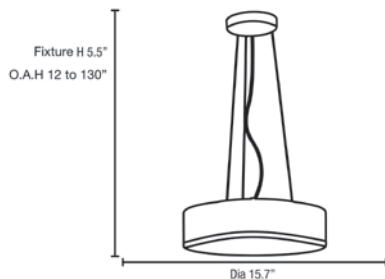

Line Drawing #1

Line Drawing #2