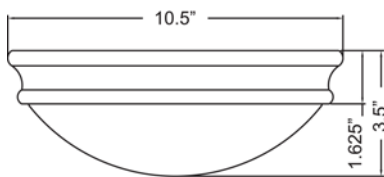

Model No :: **20724LEDD-ORB/OPL**
Name :: Atom

Project Name :: _____
Location :: _____
Type :: _____
Quantity :: _____
Notes :: _____

Product Information

Product ID :: 20724
UPC Code :: 641594201154
Mounting Type :: Ceiling
Finish :: Oil Rubbed Bronze
Diffuser :: Opal
Alt. Finishes :: Brushed Steel (BS); Oil Rubbed Bronze (ORB)
Alt. Diffusers :: Opal (OPL)

Product Dimensions

Fixture	Canopy
Length ::	Length ::
Width ::	Width ::
Diameter :: 10.5	Diameter ::
Extension ::	Height :: 1.75
Height :: 3.5	
Overall Height ::	

Technical Specifications

Qualifications	Specifications	Photometrics	Recommended Dimmers
Location Rating :: Damp	Frame Material :: Steel	CCT :: 3000 K	(ELV) LEGRAND Paddle ADPD453LM2; (ELV) LUTRON Diva DVELV-300P; (ELV) LUTRON Diva DVELV-303P; (ELV) LUTRON Skylark SELV-300P; (TRIAC) LUTRON Diva DV-600P
Certification :: UL Listed (US/Canada)	Diffuser Material:: Glass	CRI :: 90	
IES File ::	Voltage :: 120v	Wattage :: 17 W	
JA8 Compliant :: No	Lamping Type :: LED SSL (DLED)	Nominal Lumens :: 1440	
Energy Star :: No	Lamping Base :: SSL	Delivered Lumens :: 646	
ADA Compliant :: No	Lamp Quantity :: 1	Additional Items ::	
Marine Grade :: No	Lamp Wattage :: 17 W		
Emergency Lighting :: No	Total Wattage :: 17 W		
Warranty :: 1 Year Limited	Lamps Included :: Yes		
	J-Box Type :: Standard		

Line Drawing #1

Toll Free 800-828-5483 • www.AccessLighting.com

14410 Myford Road, Irvine, CA 92606

The information provided is subject to change without notice. ©2020 Access Lighting Corporation. All Rights Reserved
Rev. 202105 Filename:: 20724LEDD-ORB_OPL.pdf