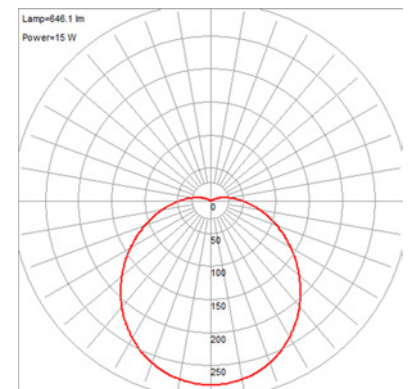

Model No :: **20724LEDD-ORB/OPL**
Name :: Atom

Project Name :: _____
Location :: _____
Type :: _____
Quantity :: _____
Notes :: _____

Product Information

Product ID :: 20724
UPC Code :: 641594201154
Mounting Type :: Ceiling
Finish :: Oil Rubbed Bronze
Diffuser :: Opal
Alt. Finishes :: Brushed Steel (BS); Oil Rubbed Bronze (ORB)
Alt. Diffusers :: Opal (OPL)

Product Dimensions

Fixture	Canopy
Length ::	Length ::
Width ::	Width ::
Diameter :: 10.5	Diameter ::
Extension ::	Height :: 1.75
Height :: 3.5	
Overall Height ::	

Technical Specifications

Qualifications	Specifications	Photometrics	Recommended Dimmers
Location Rating :: Damp	Frame Material :: Steel	CCT :: 3000 K	(ELV) LEGRAND Paddle ADPD453LM2; (ELV) LUTRON Diva DVELV-300P; (ELV) LUTRON Diva DVELV-303P; (ELV) LUTRON Skylark SELV-300P; (TRIAC) LUTRON Diva DV-600P
Certification :: UL Listed (US/Canada)	Diffuser Material:: Glass	CRI :: 90	
IES File ::	Voltage :: 120v	Wattage :: 17 W	
JA8 Compliant :: No	Lamping Type :: LED SSL (DLED)	Nominal Lumens :: 1440	
Energy Star :: No	Lamping Base :: SSL	Delivered Lumens :: 646	
ADA Compliant :: No	Lamp Quantity :: 1	Additional Items ::	
Marine Grade :: No	Lamp Wattage :: 17 W		
Emergency Lighting :: No	Total Wattage :: 17 W		
Warranty :: 1 Year Limited	Lamps Included :: Yes		
	J-Box Type :: Standard		

Line Drawing #1

IES File

Toll Free 800-828-5483 • www.AccessLighting.com

14410 Myford Road, Irvine, CA 92606

The information provided is subject to change without notice. ©2020 Access Lighting Corporation. All Rights Reserved
Rev. 202105 Filename:: 20724LEDD-ORB_OPL.pdf