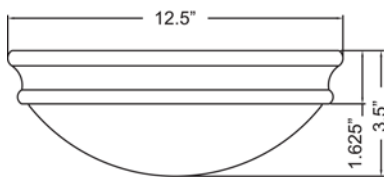

Model No :: **20725LEDD-ORB/OPL**
Name :: Atom

Project Name :: _____
Location :: _____
Type :: _____
Quantity :: _____
Notes :: _____

Product Information

Product ID :: 20725
UPC Code :: 641594194753
Mounting Type :: Ceiling
Finish :: Oil Rubbed Bronze
Diffuser :: Opal
Alt. Finishes :: Brushed Steel (BS); Oil Rubbed Bronze (ORB)
Alt. Diffusers :: Opal (OPL)

Product Dimensions

Fixture	Canopy
Length ::	Length ::
Width ::	Width ::
Diameter :: 12.5	Diameter ::
Extension ::	Height :: 1.75
Height :: 3.5	
Overall Height ::	

Technical Specifications

Qualifications	Specifications	Photometrics	Recommended Dimmers
Location Rating :: Damp	Frame Material :: Steel	CCT :: 3000 K	(ELV) LEGRAND Paddle ADPD453LM2; (ELV) LUTRON Diva DVELV-300P; (ELV) LUTRON Diva DVELV-303P; (ELV) LUTRON Skylark SELV-300P; (TRIAC) LUTRON Diva DV-600P
Certification :: UL Listed (US/Canada)	Diffuser Material:: Glass	CRI :: 90	
IES File ::	Voltage :: 120v	Wattage :: 17 W	
JA8 Compliant :: No	Lamping Type :: LED SSL (DLED)	Nominal Lumens :: 1440	
Energy Star :: No	Lamping Base :: SSL	Delivered Lumens :: 592	
ADA Compliant :: No	Lamp Quantity :: 1	Additional Items ::	
Marine Grade :: No	Lamp Wattage :: 17 W		
Emergency Lighting :: No	Total Wattage :: 17 W		
Warranty :: 1 Year Limited	Lamps Included :: Yes		
	J-Box Type :: Standard		

Line Drawing #1

Toll Free 800-828-5483 • www.AccessLighting.com

14410 Myford Road, Irvine, CA 92606

The information provided is subject to change without notice. ©2020 Access Lighting Corporation. All Rights Reserved
Rev. 202105 Filename:: 20725LEDD-ORB_OPL.pdf