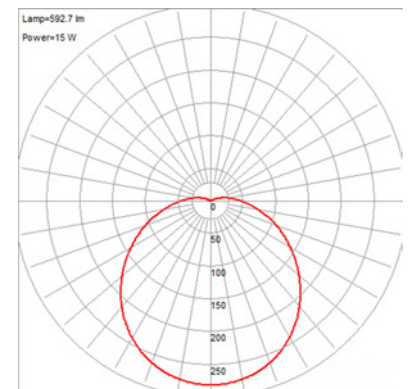

Model No :: **20725LEDD-ORB/OPL**
Name :: Atom

Project Name :: _____
Location :: _____
Type :: _____
Quantity :: _____
Notes :: _____

Product Information

Product ID :: 20725
UPC Code :: 641594194753
Mounting Type :: Ceiling
Finish :: Oil Rubbed Bronze
Diffuser :: Opal
Alt. Finishes :: Brushed Steel (BS); Oil Rubbed Bronze (ORB)
Alt. Diffusers :: Opal (OPL)

Product Dimensions

Fixture	Canopy
Length ::	Length ::
Width ::	Width ::
Diameter :: 12.5	Diameter ::
Extension ::	Height :: 1.75
Height :: 3.5	
Overall Height ::	

Technical Specifications

Qualifications	Specifications	Photometrics	Recommended Dimmers
Location Rating :: Damp	Frame Material :: Steel	CCT :: 3000 K	(ELV) LEGRAND Paddle ADPD453LM2; (ELV) LUTRON Diva DVELV-300P; (ELV) LUTRON Diva DVELV-303P; (ELV) LUTRON Skylark SELV-300P; (TRIAC) LUTRON Diva DV-600P
Certification :: UL Listed (US/Canada)	Diffuser Material:: Glass	CRI :: 90	
IES File ::	Voltage :: 120v	Wattage :: 17 W	
JA8 Compliant :: No	Lamping Type :: LED SSL (DLED)	Nominal Lumens :: 1440	
Energy Star :: No	Lamping Base :: SSL	Delivered Lumens :: 592	
ADA Compliant :: No	Lamp Quantity :: 1	Additional Items ::	
Marine Grade :: No	Lamp Wattage :: 17 W		
Emergency Lighting :: No	Total Wattage :: 17 W		
Warranty :: 1 Year Limited	Lamps Included :: Yes		
	J-Box Type :: Standard		

Line Drawing #1

IES File

Toll Free 800-828-5483 • www.AccessLighting.com

14410 Myford Road, Irvine, CA 92606

The information provided is subject to change without notice. ©2020 Access Lighting Corporation. All Rights Reserved
Rev. 202105 Filename:: 20725LEDD-ORB_OPL.pdf