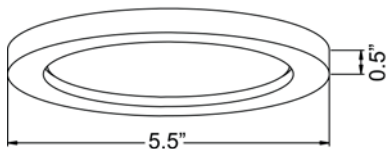

Line Drawing #2