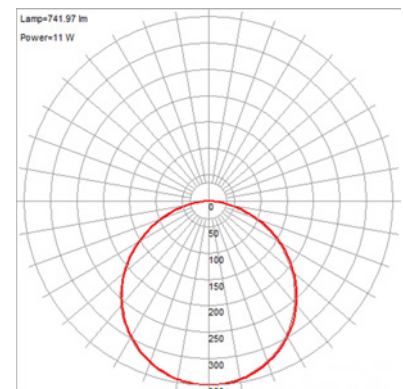

Product Dimensions

Fixture	Canopy
Length ::	Length ::
Width ::	Width ::
Diameter :: 5.5	Diameter ::
Extension ::	Height ::
Height :: 0.5	
Overall Height ::	

Technical Specifications

Qualifications

Location Rating :: Damp
 Certification :: ETL Listed (US/Canada)
 IES File ::
 JA8 Compliant :: No
 Energy Star :: No
 ADA Compliant :: No
 Marine Grade :: No
 Emergency Lighting :: No
 Warranty :: 1 Year Limited

Photometrics

CCT :: 3000 K
 CRI :: 90
 Wattage :: 12 W
 Nominal Lumens :: 800
 Delivered Lumens :: 741

Recommended Dimmers

(ELV) LEVITON Renoir II
 AWSMT-EA; (ELV) LUTRON Caseta PD - 6WCL; (ELV) LUTRON Maestro CL MACL-153M; (TRIAC) LUTRON Diva DVCL-153P

Additional Items ::

Line Drawing #1

Line Drawing #2

Image Not Available

IES File

Toll Free 800-828-5483 • www.AccessLighting.com

14410 Myford Road, Irvine, CA 92606

The information provided is subject to change without notice. ©2020 Access Lighting Corporation. All Rights Reserved
 Rev. 202105 Filename:: 20810LEDD-WH_ACR.pdf