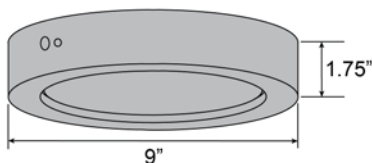

**Product Dimensions**

<b>Fixture</b>	<b>Canopy</b>
Length ::	Length ::
Width ::	Width ::
Diameter :: 9	Diameter ::
Extension ::	Height ::
Height :: 1.75	
Overall Height ::	

**Technical Specifications**

**Photometrics**

CCT :: 3000 K  
 CRI :: 90  
 Wattage :: 18 W  
 Nominal Lumens :: 1440  
 Delivered Lumens :: 1243

**Recommended Dimmers**

Additional Items ::

**Line Drawing #1**

**Line Drawing #2**

Image Not Available