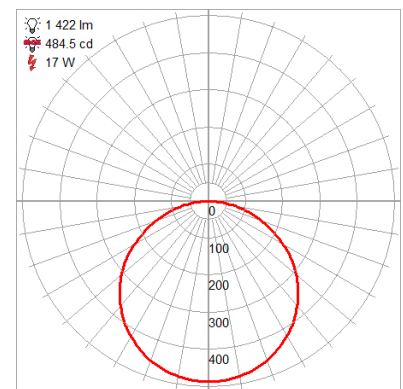

Image Not Available

IES File