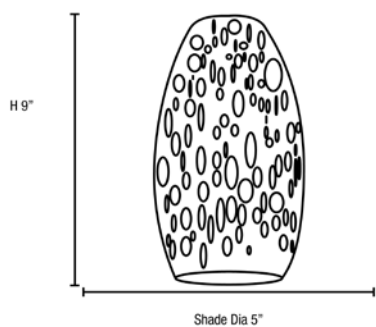

Line Drawing #1

Line Drawing #2

Image Not Available

IES File

Image Not Available

Toll Free 800-828-5483 • www.AccessLighting.com

14410 Myford Road, Irvine, CA 92606
The information provided is subject to change without notice. ©2020 Access Lighting Corporation. All Rights Reserved
Rev. 202105 File name:: 28012-1C-ORB_RED.pdf